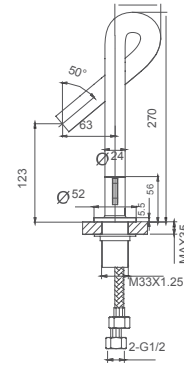

Select a variant
Matt Black

6.064.131-00-508

2020 Canton Fair Design Awards
Gold Award

Basin faucet with integrated shelf
1/2" brass cartridge, 90 degrees

Drainage accessories:
chosen by customer separately

Select a variant
Matt Black

6.064.112-00-508

Single lever basin mixer
28mm ceramic cartridge

Drainage accessories:
chosen by customer separately

Select a variant
Matt Black

6.064.311-00-508

Thermostatic shower set for exposed installation
Thermostatic cartridge