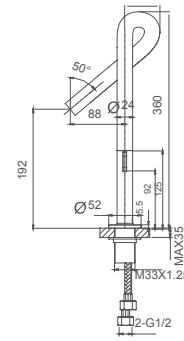

Select a variant
Matt Black

6.064.131-00-508

2020 Canton Fair Design Awards
Gold Award

Basin faucet with integrated shelf
1/2" brass cartridge, 90 degrees

Drainage accessories:
chosen by customer separately

Select a variant
Matt Black

6.064.112-00-508

Single lever basin mixer
28mm ceramic cartridge

Drainage accessories:
chosen by customer separately

Select a variant
Matt Black

6.064.311-00-508

Thermostatic shower set for exposed installation
Thermostatic cartridge