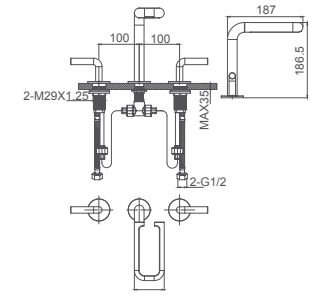

Select a variant
Matt Black

6.064.131-00-508

2020 Canton Fair Design Awards
Gold Award

Basin faucet with integrated shelf
1/2" brass cartridge, 90 degrees

Drainage accessories:
chosen by customer separately

Select a variant
Matt Black

6.064.112-00-508

Single lever basin mixer
28mm ceramic cartridge

Drainage accessories:
chosen by customer separately

Select a variant
Matt Black

6.064.311-00-508

Thermostatic shower set for exposed installation
Thermostatic cartridge