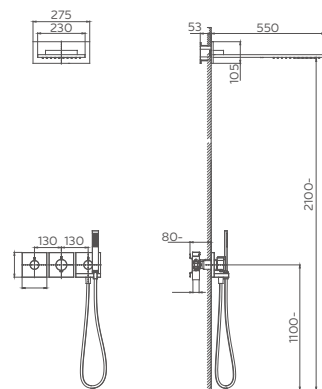

081.493

4F thermostatic shower set for concealed installation
Thermostatic cartridge
4F:rain shower,waterfall,water column,hand shower

Select a vari-
Matte Black / Chrome / Gun Metal / Brushed