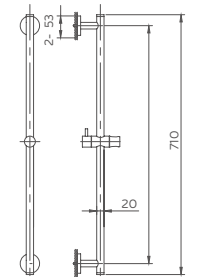

2.098.535-19-000

Slidebar
Brass

Select a vari-
Matte Black / Chrome / Gun Metal / Brushed