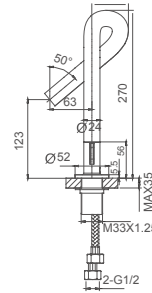

6.064.111-00-508

2019 Canton fair Design Awards
Silver Award

Single lever basin mixer
28mm ceramic cartridge

Drainage accessories:
chosen by customer separately

Select a variant
Matte Black

6.064.131-00-508