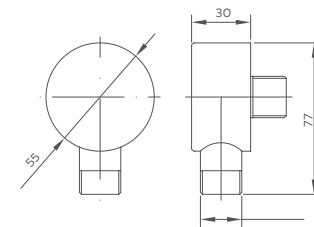

Wall-mounted shower elbow
Connection thread: G1/2
Brass

Select a vari-
Matte Black / Chrome / Gun Metal / Brushed

2.099.537-24-

Shower holder
Adjustable
ABS

Select a vari-
Matte Black / Chrome / Gun Metal / Brushed