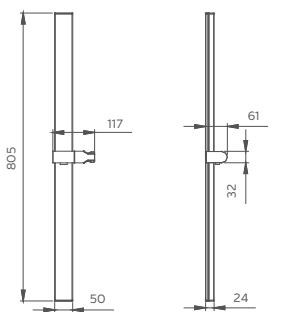

2.098.535-41-

Slidebar
Brass

Select a vari-
Matte Black / Chrome / Gun Metal / Brushed