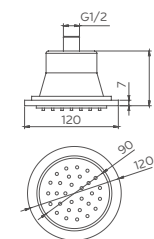

2.098.535-19-

Slidebar
Brass

Select a vari-
Matte Black / Chrome / Gun Metal / Brushed

2.981.595-07-

Body spray
Brass

Select a vari-
Matte Black / Chrome / Gun Metal / Brushed

2.981.595-10-

Body spray
Brass