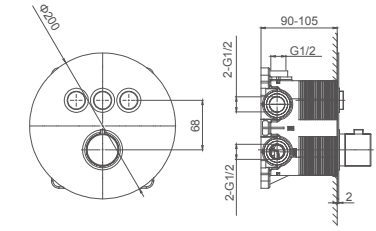

2F thermostatic shower valve for concealed installation
Thermostatic cartridge
1F / 3F available on demand

Select a variant
Matt Black / Chrome / Gun Metal / Brushed Gold