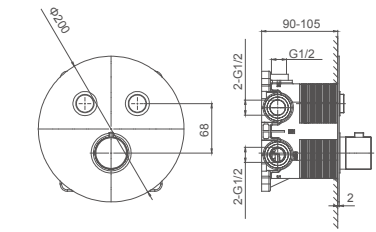

2F thermostatic shower valve for concealed installation
Thermostatic cartridge
1F / 3F available on demand

Select a variant
Matt Black / Chrome / Gun Metal / Brushed Gold