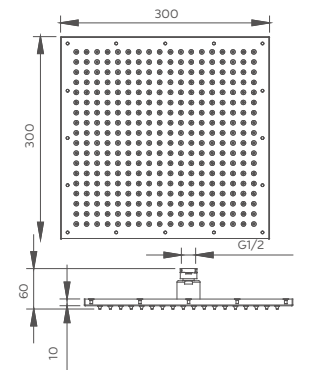

1F overhead shower:rain shower
Brass

Select a vari-
Matte Black / Chrome / Gun Metal / Brushed