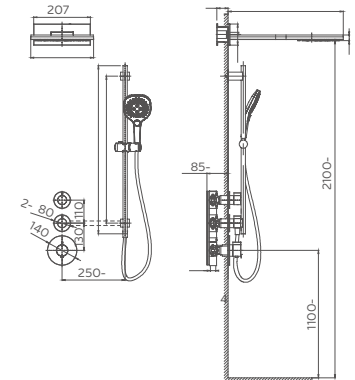

080.495

3F thermostatic shower set for concealed installation
Thermostatic cartridge
3F:rain shower,waterfall,hand shower

Select a vari-
Matte Black / Chrome / Gun Metal / Brushed