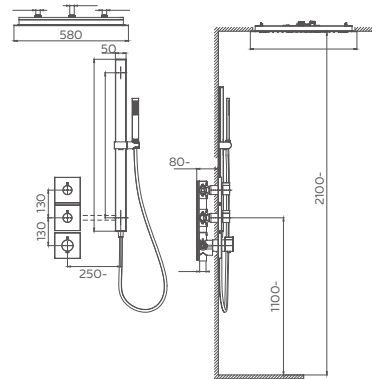

081.491

3F thermostatic shower set for concealed installation
Thermostatic cartridge
3F:rain shower,waterfall,hand shower

Select a vari-
Matte Black / Chrome / Gun Metal / Brushed