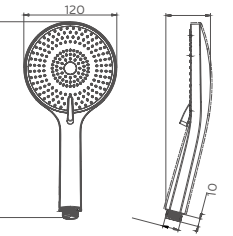

3F overhead shower:rain shower.water column.mist
SUS304

Select a vari-
Matte Black / Chrome / Gun Metal / Brushed

2.983.592-20-

3-function handshower
ABS

Select a vari-
Matte Black / Chrome / Gun Metal / Brushed