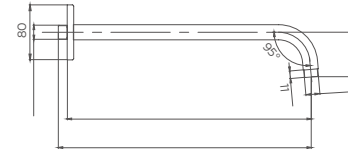

2.099.533-46-

Wall-mounted shower arm
Connection thread: G1/2

Select a vari-
Matte Black / Chrome / Gun Metal / Brushed

2.098.535-14-

Slidebar
Brass