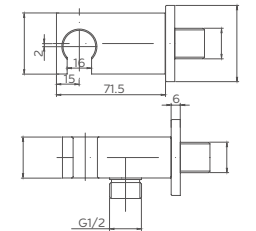

2.099.537-01-

Shower holder with shower hose connec-
Connection thread: G1/2
Brass

Select a vari-
Matte Black / Chrome / Gun Metal / Brushed