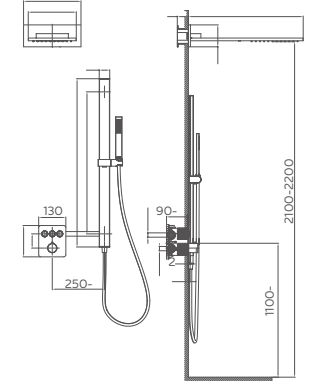

3F thermostatic shower set for concealed installa-
Thermostatic cartridge
3F:rain shower,waterfall, hand shower

Select a vari-
Matte Black / Chrome / Gun Metal / Brushed