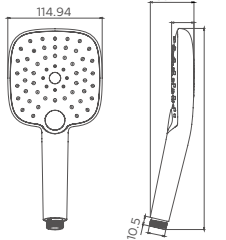

Select a vari-
Matte Black / Chrome / Gun Metal / Brushed

2.982.592-91-

3-function handshower
ABS

Select a vari-
Matte Black / Chrome / Gun Metal / Brushed

2.983.592-10-

000

3-function handshower
ABS

Select a vari-
Matte Black / Chrome / Gun Metal / Brushed