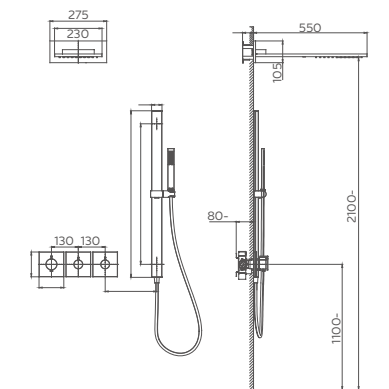

Select a vari-
Matte Black / Chrome / Gun Metal / Brushed

081.496

4F thermostatic shower set for concealed installation
Thermostatic cartridge
4F:rain shower,waterfall,water column,hand shower

Select a vari-
Matte Black / Chrome / Gun Metal / Brushed