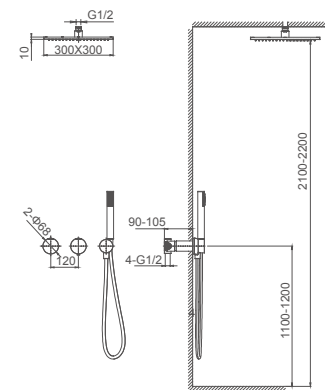

Select a variant

Matt Black / Chrome / Gun Metal / Brushed Gold