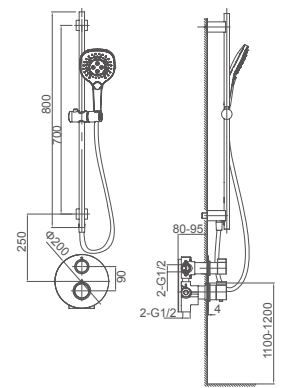

Select a variant

Matt Black / Chrome / Gun Metal / Brushed Gold