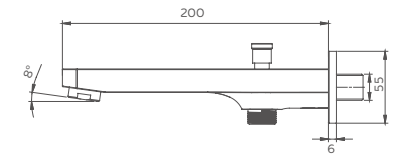

Select a vari-
Matte Black / Chrome / Gun Metal / Brushed

2.099.522-22-

Bath spout
Connection thread: G1/2
Brass