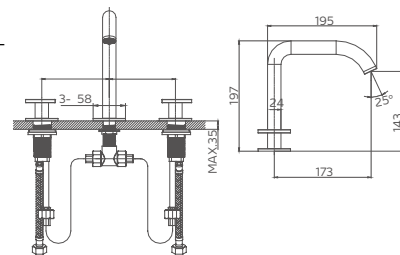

Select a vari-
Matte Black / Chrome / Gun Metal / Brushed

6.090.131-02-

3-hole basin mixer
1/2" brass cartridge, 90
Drainage accessories: chosen by customer separate-

Select a vari-
Matte Black / Chrome / Gun Metal / Brushed