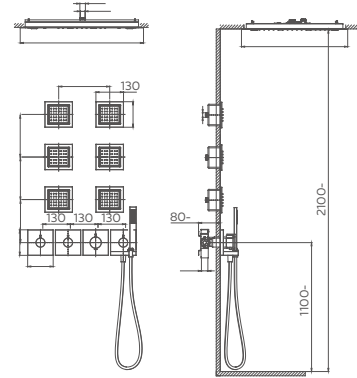

Select a vari-
Matte Black / Chrome / Gun Metal / Brushed