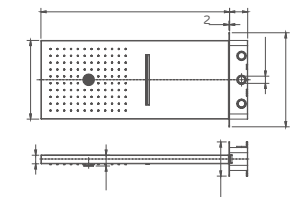

2.981.596-06-

1F overhead shower:rain shower
Brass

Select a vari-
Matte Black / Chrome / Gun Metal / Brushed

2.981.596-01-

2F overhead shower:rain shower.waterfall
Brass

Select a vari-
Matte Black / Chrome / Gun Metal / Brushed

2.981.596-07-

3F overhead shower:rain shower.waterfall.water column
Brass

Select a vari-
Matte Black / Chrome / Gun Metal / Brushed

2.981.596-08-

2F overhead shower:rain shower.waterfall
Brass

Select a vari-
Matte Black / Chrome / Gun Metal / Brushed

2.981.590-11-

2F ceiling mounted overhead shower:
rain shower.waterfall
Brass

Select a vari-
Matte Black / Chrome / Gun Metal / Brushed

2.981.590-13-

1F ceiling mounted overhead shower:rain shower
SUS304

Select a vari-
Matte Black / Chrome / Gun Metal / Brushed

2.981.590-07-

2F ceiling mounted overhead shower:rain shower.waterfall
SUS304

Select a vari-
Matte Black / Chrome / Gun Metal / Brushed

2.981.590-18-

2F ceiling mounted overhead shower:rain shower.water-
SUS304

Select a vari-
Matte Black / Chrome / Gun Metal / Brushed

2.981.590-19-

3F ceiling mounted overhead shower:rain shower.
waterfall.water column
SUS304

Select a vari-
Matte Black / Chrome / Gun Metal / Brushed

2.981.590-20-

4F ceiling mounted overhead shower:rain shower.
waterfall.water column.mist spray
SUS304

Select a vari-
Matte Black / Chrome / Gun Metal / Brushed