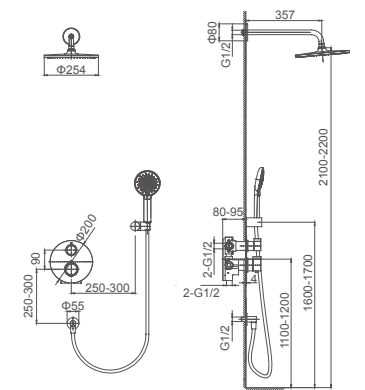

080.472

2F thermostatic shower set for concealed installation

Thermostatic cartridge
2F: rain shower, hand shower

Select a variant

Matt Black / Chrome / Gun Metal / Brushed Gold

080.491

2F shower set for concealed installation