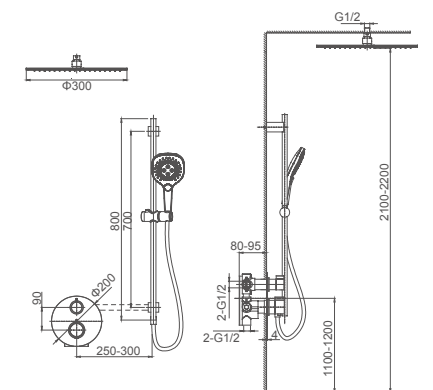

Select a variant

Matt Black / Chrome / Gun Metal / Brushed Gold