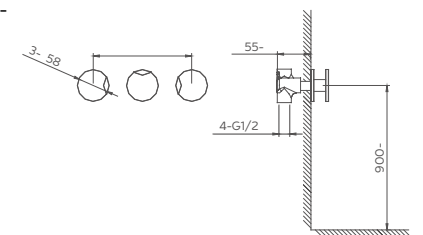

Select a vari-
Matte Black / Chrome / Gun Metal / Brushed

6.090.390-01-

Double lever bath mixer for concealed instal-
1/2" brass cartridge, 90 degrees

Select a vari-
Matte Black / Chrome / Gun Metal / Brushed