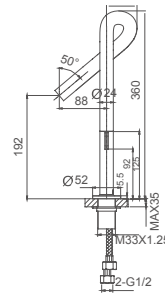

6.064.111-00-508

2019 Canton fair Design Awards
Silver Award

Single lever basin mixer
28mm ceramic cartridge

Drainage accessories:
chosen by customer separately

Select a variant
Matte Black

6.064.131-00-508

2020 Canton Fair Design Awards
Gold Award

Basin faucet with integrated shelf
1/2" brass cartridge, 90 degrees

Drainage accessories:
chosen by customer separately

Select a variant
Matte Black

6.064.112-00-508

Single lever basin mixer
28mm ceramic cartridge

Drainage accessories:
chosen by customer separately

Select a variant
Matte Black

6.064.311-00-508

Thermostatic shower set for exposed installation
Thermostatic cartridge

Drainage accessories:
chosen by customer separately

Select a variant
Matte Black