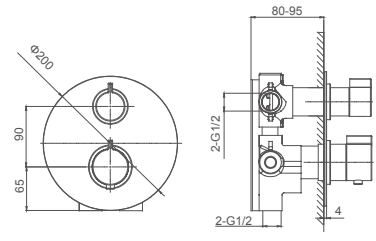

2F thermostatic shower valve for concealed installation
Thermostatic cartridge
1F / 3F available on demand

Select a variant
Matt Black / Chrome / Gun Metal / Brushed Gold