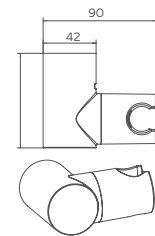

Wall-mounted shower elbow
Connection thread: G1/2
Brass

Select a vari-
Matte Black / Chrome / Gun Metal / Brushed

2.099.537-24-

Shower holder
Adjustable
ABS

Select a vari-
Matte Black / Chrome / Gun Metal / Brushed