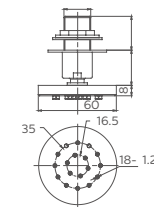

Select a vari-
Matte Black / Chrome / Gun Metal / Brushed

2.981.595-10-