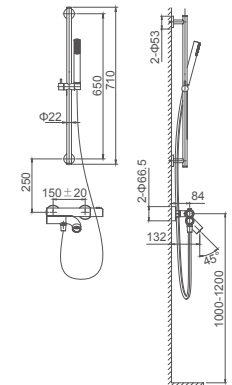

6.064.111-00-508

2019 Canton fair Design Awards
Silver Award

Single lever basin mixer
28mm ceramic cartridge

Drainage accessories:
chosen by customer separately

Select a variant
Matte Black

6.064.131-00-508

2020 Canton Fair Design Awards
Gold Award

Basin faucet with integrated shelf
1/2" brass cartridge, 90 degrees

Drainage accessories:
chosen by customer separately

Select a variant
Matte Black

6.064.112-00-508

Single lever basin mixer
28mm ceramic cartridge

Drainage accessories:
chosen by customer separately

Select a variant
Matte Black

6.064.311-00-508

Thermostatic shower set for exposed installation
Thermostatic cartridge

Drainage accessories:
chosen by customer separately

Select a variant
Matte Black