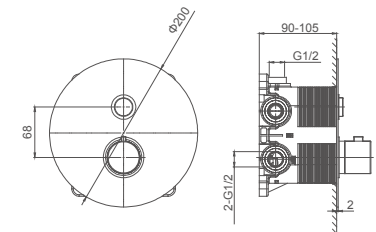

2F thermostatic shower valve for concealed installation
Thermostatic cartridge
1F / 3F available on demand

Select a variant
Matt Black / Chrome / Gun Metal / Brushed Gold