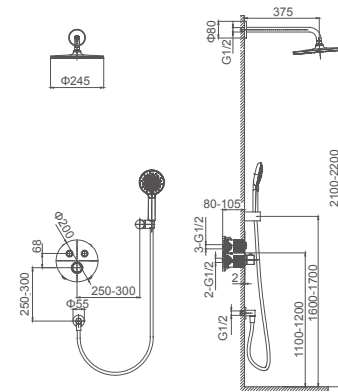

Select a variant

Matt Black / Chrome / Gun Metal / Brushed Gold