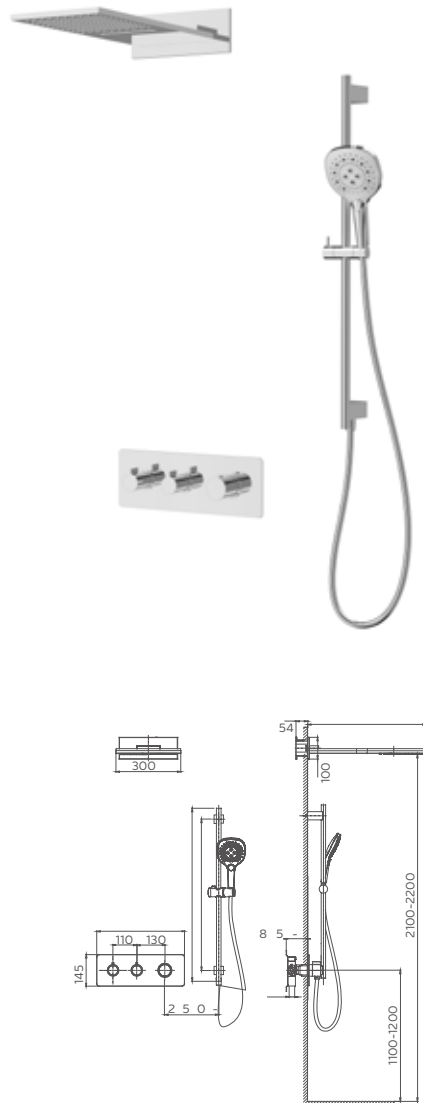

Wall-mounted shower elbow
Connection thread: G1/2
Brass

Select a vari-
Matte Black / Chrome / Gun Metal / Brushed

2.099.537-24-

Shower holder
Adjustable
ABS

Select a vari-
Matte Black / Chrome / Gun Metal / Brushed

3.702.004-76-

Shower hose
PVC
1.5m

Select a vari-
Matte Black / Chrome / Gun Metal / Brushed

PONTUS SE-

PONTUS SE-

081.481

3F thermostatic shower set for concealed installation
Thermostatic cartridge
3F:rain shower,waterfall,hand shower