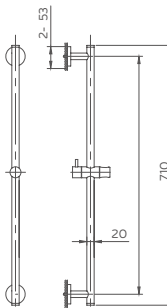

Select a vari-
Matte Black / Chrome / Gun Metal / Brushed

2.981.595-07-