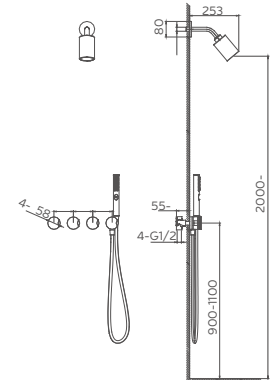

090.371

Bath mixer for concealed installa-
1/2" brass cartridge, 90 degrees

Select a vari-
Matte Black / Chrome / Gun Metal / Brushed

090.471

Shower set for concealed installation
1/2" brass cartridge, 90 degrees

Select a vari-
Matte Black / Chrome / Gun Metal / Brushed

6.090.381-00-000

Single lever bath mixer floor-standing
35mm ceramic car-

Select a vari-
Matte Black / Chrome / Gun Metal / Brushed

2.098.535-19-000

Slidebar
Brass

Select a vari-
Matte Black / Chrome / Gun Metal / Brushed

2.982.592-92-

000

Single-function handshower
Brass

Select a vari-
Matte Black / Chrome / Gun Metal / Brushed

2.099.533-46-

Wall-mounted shower arm
Connection thread:

Select a vari-
Matte Black / Chrome / Gun Metal / Brushed

3.702.004-76-

Shower hose
PVC
1.5m

Select a vari-
Matte Black / Chrome / Gun Metal / Brushed

2.099.537-37-

Shower holder with shower hose connec-
Connection thread: G1/2
Brass

Select a vari-
Matte Black / Chrome / Gun Metal / Brushed