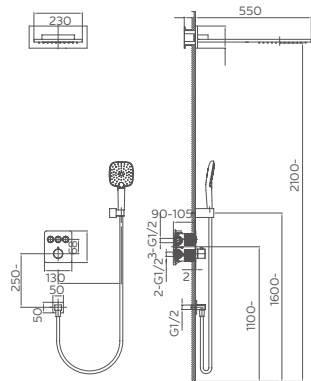

Select a vari-
Matte Black / Chrome / Gun Metal / Brushed

081.476

3F thermostatic shower set for concealed instal-
Thermostatic cartridge
3F:rain shower,waterfall,hand shower

Select a vari-
Matte Black / Chrome / Gun Metal / Brushed