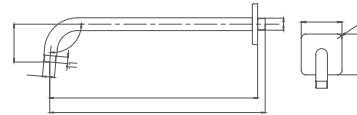

Select a vari-
Matte Black / Chrome / Gun Metal / Brushed

2.099.533-45-

Wall-mounted shower arm
Connection thread: G1/2

Select a vari-
Matte Black / Chrome / Gun Metal / Brushed

3.702.004-76-

Shower hose
PVC
1.5m