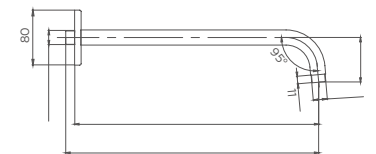

Select a vari-
Matte Black / Chrome / Gun Metal / Brushed

3.702.004-76-

Shower hose
PVC
1.5m

Select a vari-
Matte Black / Chrome / Gun Metal / Brushed

2.099.537-37-

Shower holder with shower hose connec-
Connection thread: G1/2
Brass