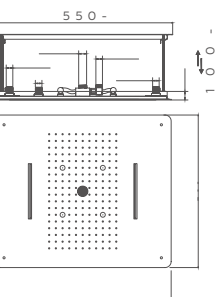

2.981.596-06-

1F overhead shower:rain shower
Brass

Select a vari-
Matte Black / Chrome / Gun Metal / Brushed

2.981.596-01-

2F overhead shower:rain shower.waterfall
Brass

Select a vari-
Matte Black / Chrome / Gun Metal / Brushed

2.981.596-07-

3F overhead shower:rain shower.waterfall.water column
Brass

Select a vari-
Matte Black / Chrome / Gun Metal / Brushed

2.981.596-08-

2F overhead shower:rain shower.waterfall
Brass

Select a vari-
Matte Black / Chrome / Gun Metal / Brushed

2.981.590-11-

2F ceiling mounted overhead shower:
rain shower.waterfall
Brass

Select a vari-
Matte Black / Chrome / Gun Metal / Brushed

2.981.590-13-

1F ceiling mounted overhead shower:rain shower
SUS304

Select a vari-
Matte Black / Chrome / Gun Metal / Brushed

2.981.590-07-

2F ceiling mounted overhead shower:rain shower.waterfall
SUS304

Select a vari-
Matte Black / Chrome / Gun Metal / Brushed

2.981.590-18-

2F ceiling mounted overhead shower:rain shower.water-
SUS304

Select a vari-
Matte Black / Chrome / Gun Metal / Brushed

2.981.590-19-

3F ceiling mounted overhead shower:rain shower.
waterfall.water column
SUS304

Select a vari-
Matte Black / Chrome / Gun Metal / Brushed

2.981.590-20-

4F ceiling mounted overhead shower:rain shower.
waterfall.water column.mist spray
SUS304

Select a vari-
Matte Black / Chrome / Gun Metal / Brushed