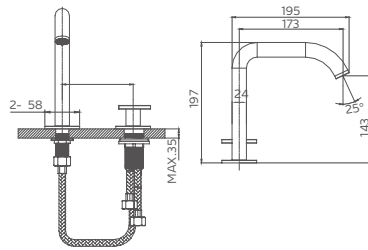

6.090.121-00-

2-hole basin mixer
25mm ceramic car-
Drainage accessories: chosen by customer sepa-

Select a vari-
Matte Black / Chrome / Gun Metal / Brushed