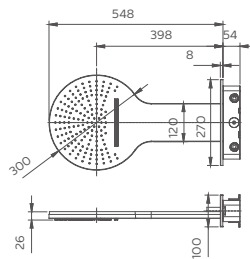

2F overhead shower:rain shower.waterfall
Brass

Select a variant
Matte Black / Chrome / Gun Metal / Brushed