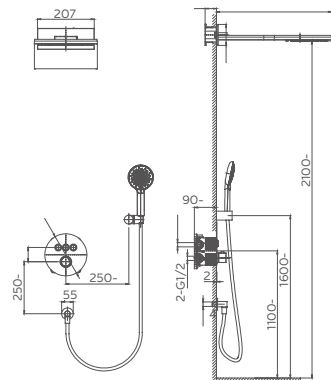

Select a vari-
Matte Black / Chrome / Gun Metal / Brushed