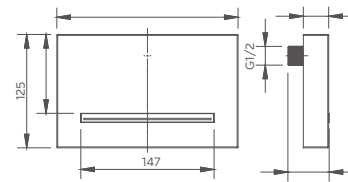

Waterfall Spout
Brass

Select a vari-
Matte Black / Chrome / Gun Metal / Brushed