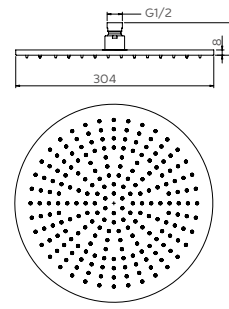

Select a vari-
 Matte Black / Chrome / Gun Metal / Brushed

2.981.591-17-

1F overhead shower:rain shower
Brass

Select a variant
Matte Black / Chrome / Gun Metal / Brushed

2.981.590-29-

2F overhead shower:double rain shower
Brass