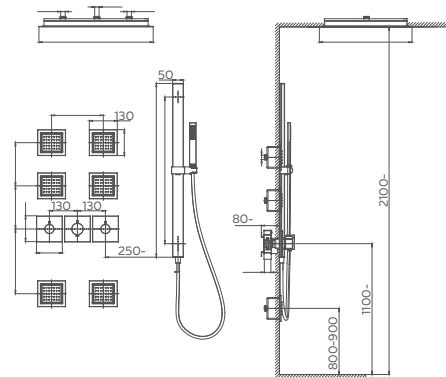

Select a vari-
Matte Black / Chrome / Gun Metal / Brushed Gold