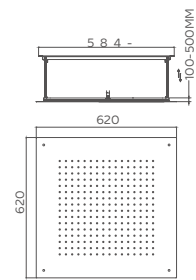

2.981.590-16-

1F ceiling mounted overhead shower:rain
SUS304

Select a vari-
Matte Black / Chrome / Gun Metal / Brushed

2.981.590-21-000

2F ceiling mounted overhead shower:rain shower.water-
SUS304

Select a vari-
Matte Black / Chrome / Gun Metal / Brushed

2.099.521-05-

Waterfall Spout
Brass

Select a vari-
Matte Black / Chrome / Gun Metal / Brushed

2.099.521-02-

Waterfall spout
Brass

Select a vari-
Matte Black / Chrome / Gun Metal / Brushed

2.099.521-04-

Waterfall spout

Select a vari-
Matte Black / Chrome / Gun Metal / Brushed

2.982.592-91-

3-function handshower
ABS

Select a vari-
Matte Black / Chrome / Gun Metal / Brushed

2.983.592-10-

000

3-function handshower
ABS

Select a vari-
Matte Black / Chrome / Gun Metal / Brushed

2.981.592-55-

Single-function handshower
Brass

Select a vari-
Matte Black / Chrome / Gun Metal / Brushed

2.098.535-41-

Slidebar
Brass

Select a vari-
Matte Black / Chrome / Gun Metal / Brushed

2.098.535-50-

Slidebar
Brass

Select a vari-
Matte Black / Chrome / Gun Metal / Brushed