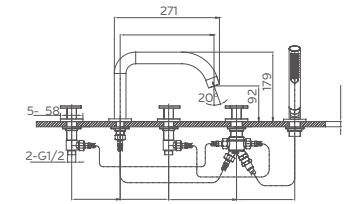

5-hole rim mounted bath mixer
1/2" brass cartridge, 90

Select a vari-
Matte Black / Chrome / Gun Metal / Brushed