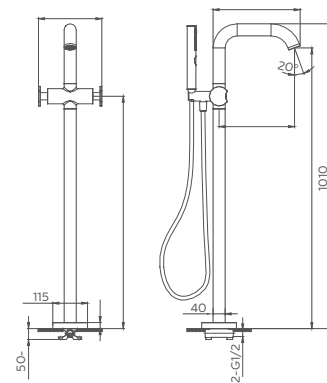

Single lever bath mixer floor-standing
35mm ceramic car-

Select a vari-
Matte Black / Chrome / Gun Metal / Brushed