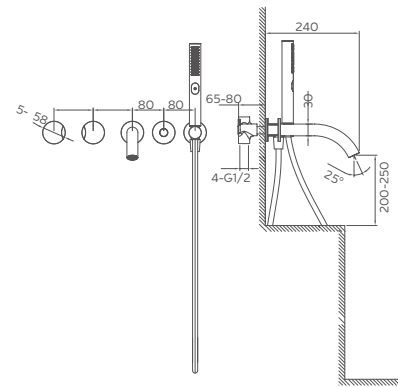

Bath mixer for concealed installa-
1/2" brass cartridge, 90 degrees

Select a vari-
Matte Black / Chrome / Gun Metal / Brushed