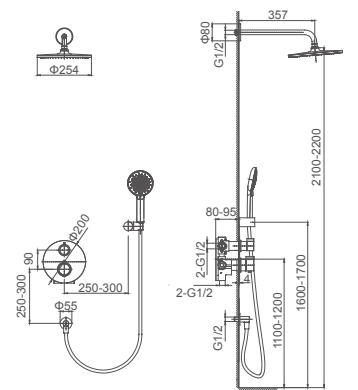

6.081.37M-00-000

2F thermostatic shower valve for concealed installation
Thermostatic cartridge
1F / 3F available on demand

Select a variant
Matt Black / Chrome / Gun Metal / Brushed Gold

6.080.473-00-000

2F thermostatic shower valve for concealed installation
Thermostatic cartridge
1F / 3F available on demand

Select a variant
Matt Black / Chrome / Gun Metal / Brushed Gold

6.080.474-00-000

2F thermostatic shower valve for concealed installation
Thermostatic cartridge
1F / 3F available on demand

Select a variant
Matt Black / Chrome / Gun Metal / Brushed Gold

6.080.475-00-000

2F thermostatic shower valve for concealed installation
Thermostatic cartridge
1F / 3F available on demand

Select a variant
Matt Black / Chrome / Gun Metal / Brushed Gold

080.471

1F thermostatic shower set for concealed installation
Thermostatic cartridge
1F: hand shower

Select a variant
Matt Black / Chrome / Gun Metal / Brushed Gold

080.472

2F thermostatic shower set for concealed installation
Thermostatic cartridge
2F: rain shower, hand shower

Select a variant
Matt Black / Chrome / Gun Metal / Brushed Gold

080.473

2F thermostatic shower set for concealed installation
Thermostatic cartridge
2F: rain shower, hand shower

Select a variant
Matt Black / Chrome / Gun Metal / Brushed Gold