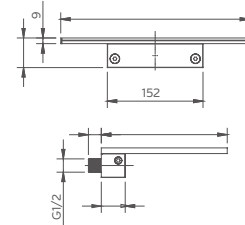

2.099.521-02-

Waterfall spout
Brass

Select a vari-
Matte Black / Chrome / Gun Metal / Brushed