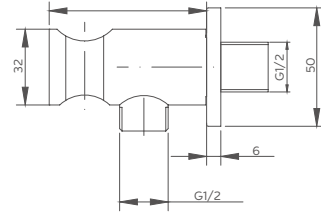

2.099.537-37-

Shower holder with shower hose connec-
Connection thread: G1/2
Brass

Select a vari-
Matte Black / Chrome / Gun Metal / Brushed