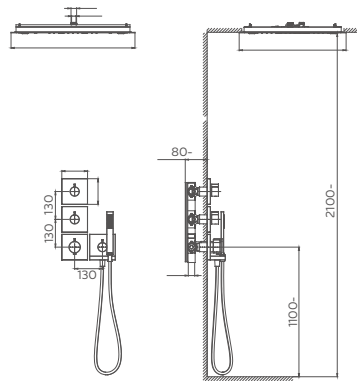

081.497

3F thermostatic shower set for concealed installation
Thermostatic cartridge
3F:rain shower,waterfall,hand shower

Select a vari-
Matte Black / Chrome / Gun Metal / Brushed