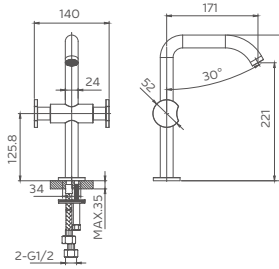

6.090.112-01-

Double lever basin mixer
1/2" brass cartridge, 90
Drainage accessories: chosen by customer separately

Select a vari-
Matte Black / Chrome / Gun Metal / Brushed