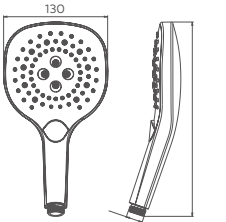

Select a vari-
Matte Black / Chrome / Gun Metal / Brushed

2.982.592-91-

3-function handshower
ABS

Select a vari-
Matte Black / Chrome / Gun Metal / Brushed

2.983.592-10-

000

3-function handshower
ABS

Select a vari-
Matte Black / Chrome / Gun Metal / Brushed