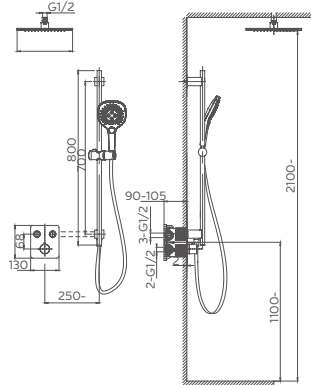

2F thermostatic shower set for concealed installation
Thermostatic cartridge
2F:rain shower,hand shower

Select a vari-
Matte Black / Chrome / Gun Metal / Brushed