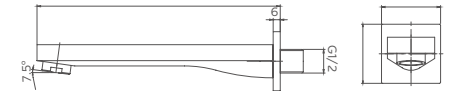

2.099.524-10-

Bath spout with diverter
Connection thread: G1/2
Brass

Select a vari-
Matte Black / Chrome / Gun Metal / Brushed

2.099.537-01-

Shower holder with shower hose connec-
Connection thread: G1/2
Brass