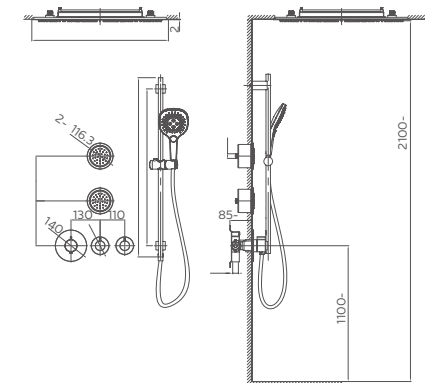

080.482

5F thermostatic shower set for concealed instal-
Thermostatic cartridge
5F:rain shower,water column,mist spray, body jet,
hand shower

Select a vari-
Matte Black / Chrome / Gun Metal / Brushed