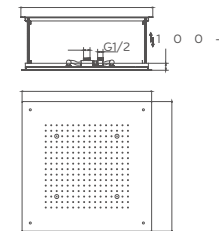

2.981.596-08-

2F overhead shower:rain shower.waterfall
Brass

Select a vari-
Matte Black / Chrome / Gun Metal / Brushed

2.981.590-11-

2F ceiling mounted overhead shower:
rain shower.waterfall
Brass

Select a vari-
Matte Black / Chrome / Gun Metal / Brushed