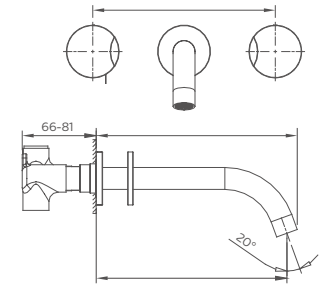

6.090.170-00-

Double lever basin mixer for concealed instal-
1/2" brass cartridge, 90 degrees
Drainage accessories: chosen by customer separate-

Select a vari-
Matte Black / Chrome / Gun Metal / Brushed