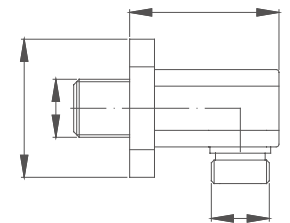

2.099.539-02-

Wall-mounted shower elbow
Connection thread: G1/2
Brass

Select a vari-
Matte Black / Chrome / Gun Metal / Brushed