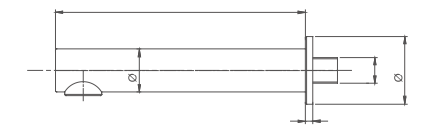

Select a vari-
Matte Black / Chrome / Gun Metal / Brushed

2.099.524-09-

Bath spout with diverter
Connection thread: G1/2
Brass

Select a vari-
Matte Black / Chrome / Gun Metal / Brushed

2.099.522-46-

Bath spout
Connection thread: G1/2
Brass