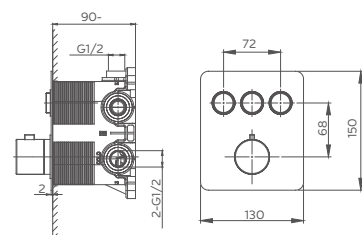

6.081.475-00-000

3F thermostatic shower valve for concealed installation
Thermostatic cartridge

Select a vari-
Matte Black / Chrome / Gun Metal / Brushed