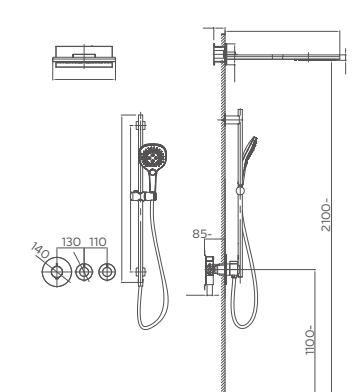

Select a vari-
Matte Black / Chrome / Gun Metal / Brushed