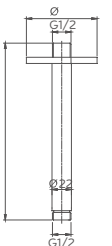

2.099.533-46-

Wall-mounted shower arm
Connection thread: G1/2

Select a vari-
Matte Black / Chrome / Gun Metal / Brushed

2.098.535-14-

Slidebar
Brass

Select a vari-
Matte Black / Chrome / Gun Metal / Brushed