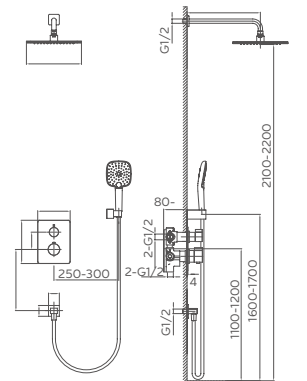

2F thermostatic shower set for concealed instal-
Thermostatic cartridge
2F:rain shower,hand shower

Select a vari-
Matte Black / Chrome / Gun Metal / Brushed