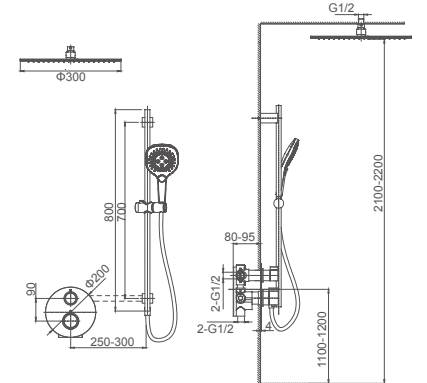

080.473

2F thermostatic shower set for concealed installation
Thermostatic cartridge
2F: rain shower, hand shower

Select a variant
Matt Black / Chrome / Gun Metal / Brushed Gold