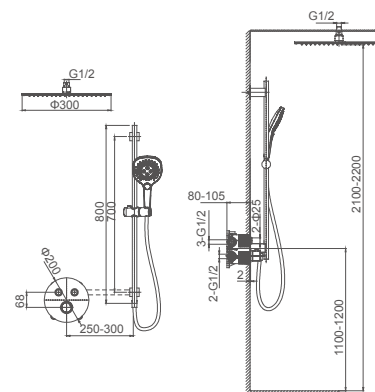

Select a variant

Matt Black / Chrome / Gun Metal / Brushed Gold

080.475

2F thermostatic shower set for concealed installation

Thermostatic cartridge
2F: rain shower, hand shower

Select a variant

Matt Black / Chrome / Gun Metal / Brushed Gold