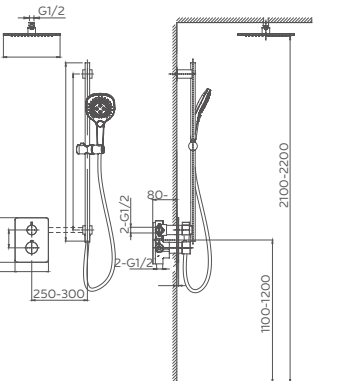

Select a vari-
Matte Black / Chrome / Gun Metal / Brushed

081.473

2F thermostatic shower set for concealed installation
Thermostatic cartridge
2F:rain shower,hand shower

Select a vari-
Matte Black / Chrome / Gun Metal / Brushed