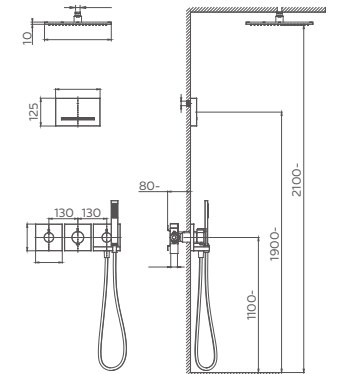

081.494

3F thermostatic shower set for concealed installation
Thermostatic cartridge
3F:rain shower,waterfall,hand shower

Select a vari-
Matte Black / Chrome / Gun Metal / Brushed