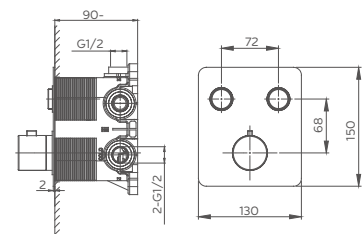

2F thermostatic shower valve for concealed installation
Thermostatic cartridge

Select a vari-
Matte Black / Chrome / Gun Metal / Brushed