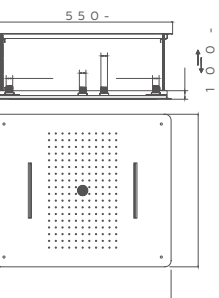

2.981.590-19-

3F ceiling mounted overhead shower:rain shower.
waterfall.water column
SUS304

Select a vari-
Matte Black / Chrome / Gun Metal / Brushed