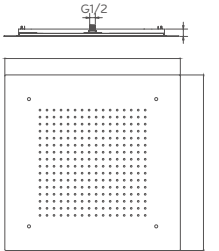

2.981.596-06-

1F overhead shower:rain shower
Brass

Select a vari-
Matte Black / Chrome / Gun Metal / Brushed

2.981.596-01-

2F overhead shower:rain shower.waterfall
Brass

Select a vari-
Matte Black / Chrome / Gun Metal / Brushed

2.981.596-07-

3F overhead shower:rain shower.waterfall.water column
Brass

Select a vari-
Matte Black / Chrome / Gun Metal / Brushed

2.981.596-08-

2F overhead shower:rain shower.waterfall
Brass

Select a vari-
Matte Black / Chrome / Gun Metal / Brushed

2.981.590-11-

2F ceiling mounted overhead shower:
rain shower.waterfall
Brass

Select a vari-
Matte Black / Chrome / Gun Metal / Brushed

2.981.590-13-

1F ceiling mounted overhead shower:rain shower
SUS304

Select a vari-
Matte Black / Chrome / Gun Metal / Brushed

2.981.590-07-

2F ceiling mounted overhead shower:rain shower.waterfall
SUS304

Select a vari-
Matte Black / Chrome / Gun Metal / Brushed

2.981.590-18-

2F ceiling mounted overhead shower:rain shower.water-
SUS304

Select a vari-
Matte Black / Chrome / Gun Metal / Brushed

2.981.590-19-

3F ceiling mounted overhead shower:rain shower.
waterfall.water column
SUS304

Select a vari-
Matte Black / Chrome / Gun Metal / Brushed

2.981.590-20-

4F ceiling mounted overhead shower:rain shower.
waterfall.water column.mist spray
SUS304

Select a vari-
Matte Black / Chrome / Gun Metal / Brushed