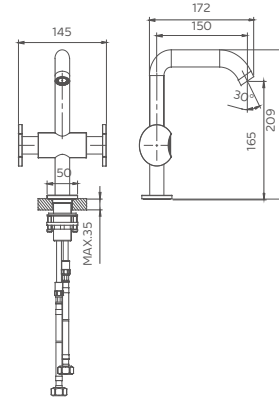

ELITE SE-

BUT NO LACK OF FLEXIBLE, IM-
POSING MANNER.

ELITE SE-

6.090.111-00-

Double lever basin mixer
1/2" brass cartridge, 90
Drainage accessories: chosen by customer separately

Select a vari-
Matte Black / Chrome / Gun Metal / Brushed