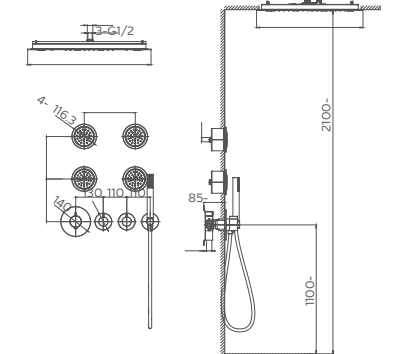

Select a vari-
Matte Black / Chrome / Gun Metal / Brushed

080.483

5F thermostatic shower set for concealed instal-
Thermostatic cartridge
5F:rain shower,water column,mist spray,body jet,
hand shower

Select a vari-
Matte Black / Chrome / Gun Metal / Brushed