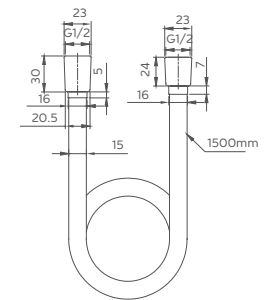

Select a vari-
Matte Black / Chrome / Gun Metal / Brushed

3.702.004-76-

Shower hose
PVC
1.5m

Select a vari-
Matte Black / Chrome / Gun Metal / Brushed

2.099.537-37-

Shower holder with shower hose connec-
Connection thread: G1/2
Brass