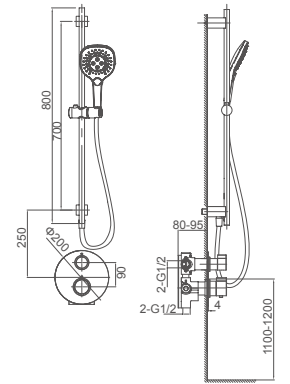

6.081.37M-00-000

2F thermostatic shower valve for concealed installation
Thermostatic cartridge
1F / 3F available on demand

Select a variant
Matt Black / Chrome / Gun Metal / Brushed Gold

6.080.473-00-000

2F thermostatic shower valve for concealed installation
Thermostatic cartridge
1F / 3F available on demand

Select a variant
Matt Black / Chrome / Gun Metal / Brushed Gold

6.080.474-00-000

2F thermostatic shower valve for concealed installation
Thermostatic cartridge
1F / 3F available on demand

Select a variant
Matt Black / Chrome / Gun Metal / Brushed Gold

6.080.475-00-000

2F thermostatic shower valve for concealed installation
Thermostatic cartridge
1F / 3F available on demand

Select a variant
Matt Black / Chrome / Gun Metal / Brushed Gold

080.471

1F thermostatic shower set for concealed installation
Thermostatic cartridge
1F: hand shower

Select a variant
Matt Black / Chrome / Gun Metal / Brushed Gold

080.472

2F thermostatic shower set for concealed installation
Thermostatic cartridge
2F: rain shower, hand shower

Select a variant
Matt Black / Chrome / Gun Metal / Brushed Gold

080.473

2F thermostatic shower set for concealed installation
Thermostatic cartridge
2F: rain shower, hand shower

Select a variant
Matt Black / Chrome / Gun Metal / Brushed Gold