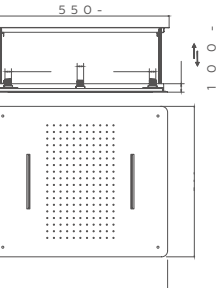

2.981.596-06-

1F overhead shower:rain shower
Brass

Select a vari-
Matte Black / Chrome / Gun Metal / Brushed

2.981.596-01-

2F overhead shower:rain shower.waterfall
Brass

Select a vari-
Matte Black / Chrome / Gun Metal / Brushed

2.981.596-07-

3F overhead shower:rain shower.waterfall.water column
Brass

Select a vari-
Matte Black / Chrome / Gun Metal / Brushed

2.981.596-08-

2F overhead shower:rain shower.waterfall
Brass

Select a vari-
Matte Black / Chrome / Gun Metal / Brushed

2.981.590-11-

2F ceiling mounted overhead shower:
rain shower.waterfall
Brass

Select a vari-
Matte Black / Chrome / Gun Metal / Brushed

2.981.590-13-

1F ceiling mounted overhead shower:rain shower
SUS304

Select a vari-
Matte Black / Chrome / Gun Metal / Brushed

2.981.590-07-

2F ceiling mounted overhead shower:rain shower.waterfall
SUS304

Select a vari-
Matte Black / Chrome / Gun Metal / Brushed

2.981.590-18-

2F ceiling mounted overhead shower:rain shower.water-
SUS304

Select a vari-
Matte Black / Chrome / Gun Metal / Brushed

2.981.590-19-

3F ceiling mounted overhead shower:rain shower.
waterfall.water column
SUS304

Select a vari-
Matte Black / Chrome / Gun Metal / Brushed

2.981.590-20-

4F ceiling mounted overhead shower:rain shower.
waterfall.water column.mist spray
SUS304

Select a vari-
Matte Black / Chrome / Gun Metal / Brushed