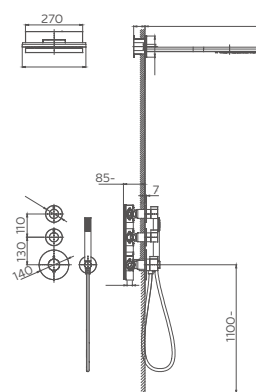

080.493

3F thermostatic shower set for concealed installation
Thermostatic cartridge
3F:rain shower,waterfall,hand shower

Select a vari-
Matte Black / Chrome / Gun Metal / Brushed