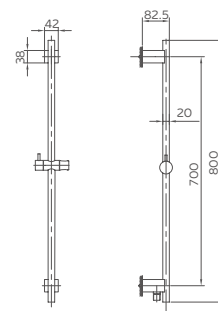

Select a vari-
Matte Black / Chrome / Gun Metal / Brushed

2.098.535-14-

Slidebar
Brass

Select a vari-
Matte Black / Chrome / Gun Metal / Brushed

2.099.533-40-

Ceiling-mounted shower arm
Connection thread: G1/2