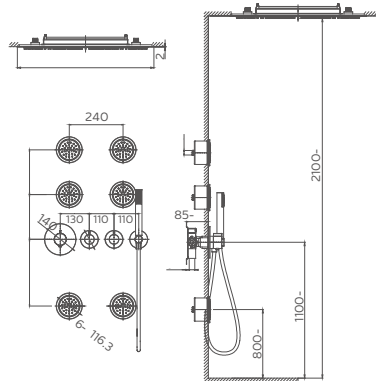

Select a vari-
Matte Black / Chrome / Gun Metal / Brushed