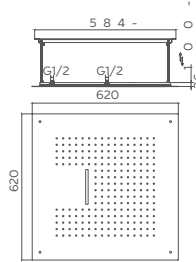

2.981.590-16-

1F ceiling mounted overhead shower:rain
SUS304

Select a vari-
Matte Black / Chrome / Gun Metal / Brushed

2.981.590-21-000

2F ceiling mounted overhead shower:rain shower.water-
SUS304

Select a vari-
Matte Black / Chrome / Gun Metal / Brushed

2.099.521-05-

Waterfall Spout
Brass

Select a vari-
Matte Black / Chrome / Gun Metal / Brushed

2.099.521-02-

Waterfall spout
Brass

Select a vari-
Matte Black / Chrome / Gun Metal / Brushed

2.099.521-04-

Waterfall spout

Select a vari-
Matte Black / Chrome / Gun Metal / Brushed

2.982.592-91-

3-function handshower
ABS

Select a vari-
Matte Black / Chrome / Gun Metal / Brushed

2.983.592-10-

000

3-function handshower
ABS

Select a vari-
Matte Black / Chrome / Gun Metal / Brushed

2.981.592-55-

Single-function handshower
Brass

Select a vari-
Matte Black / Chrome / Gun Metal / Brushed

2.098.535-41-

Slidebar
Brass

Select a vari-
Matte Black / Chrome / Gun Metal / Brushed

2.098.535-50-

Slidebar
Brass

Select a vari-
Matte Black / Chrome / Gun Metal / Brushed