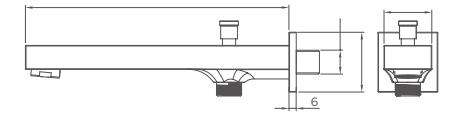

2.099.524-10-

Bath spout with diverter
Connection thread: G1/2
Brass

Select a vari-
Matte Black / Chrome / Gun Metal / Brushed

2.099.537-01-

Shower holder with shower hose connec-
Connection thread: G1/2
Brass