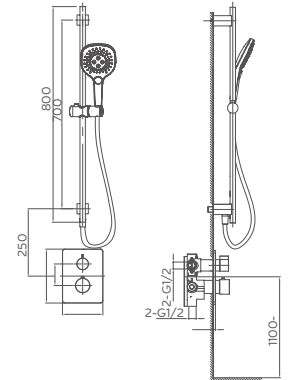

081.471

1F thermostatic shower set for concealed installa-
Thermostatic cartridge
1F:hand shower

Select a vari-
Matte Black / Chrome / Gun Metal / Brushed