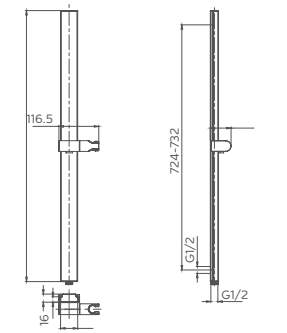

2.098.535-50-

Slidebar
Brass

Select a vari-
Matte Black / Chrome / Gun Metal / Brushed