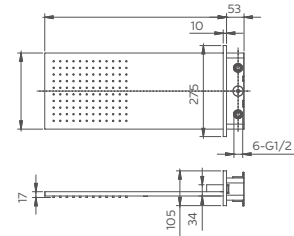

2.981.596-06-

1F overhead shower:rain shower
Brass

Select a vari-
Matte Black / Chrome / Gun Metal / Brushed

2.981.596-01-

2F overhead shower:rain shower.waterfall
Brass

Select a vari-
Matte Black / Chrome / Gun Metal / Brushed

2.981.596-07-

3F overhead shower:rain shower.waterfall.water column
Brass

Select a vari-
Matte Black / Chrome / Gun Metal / Brushed

2.981.596-08-

2F overhead shower:rain shower.waterfall
Brass

Select a vari-
Matte Black / Chrome / Gun Metal / Brushed

2.981.590-11-

2F ceiling mounted overhead shower:
rain shower.waterfall
Brass

Select a vari-
Matte Black / Chrome / Gun Metal / Brushed

2.981.590-13-

1F ceiling mounted overhead shower:rain shower
SUS304

Select a vari-
Matte Black / Chrome / Gun Metal / Brushed

2.981.590-07-

2F ceiling mounted overhead shower:rain shower.waterfall
SUS304

Select a vari-
Matte Black / Chrome / Gun Metal / Brushed

2.981.590-18-

2F ceiling mounted overhead shower:rain shower.water-
SUS304

Select a vari-
Matte Black / Chrome / Gun Metal / Brushed

2.981.590-19-

3F ceiling mounted overhead shower:rain shower.
waterfall.water column
SUS304

Select a vari-
Matte Black / Chrome / Gun Metal / Brushed

2.981.590-20-

4F ceiling mounted overhead shower:rain shower.
waterfall.water column.mist spray
SUS304

Select a vari-
Matte Black / Chrome / Gun Metal / Brushed