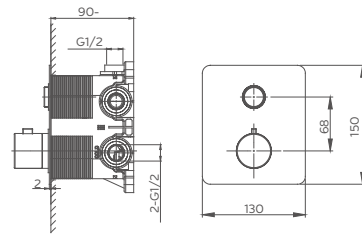

1F thermostatic shower valve for concealed installation
Thermostatic cartridge

Select a vari-
Matte Black / Chrome / Gun Metal / Brushed