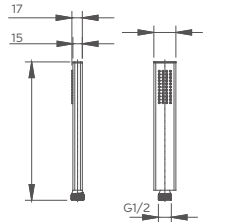

2.981.592-55-

Single-function handshower
Brass

Select a vari-
Matte Black / Chrome / Gun Metal / Brushed