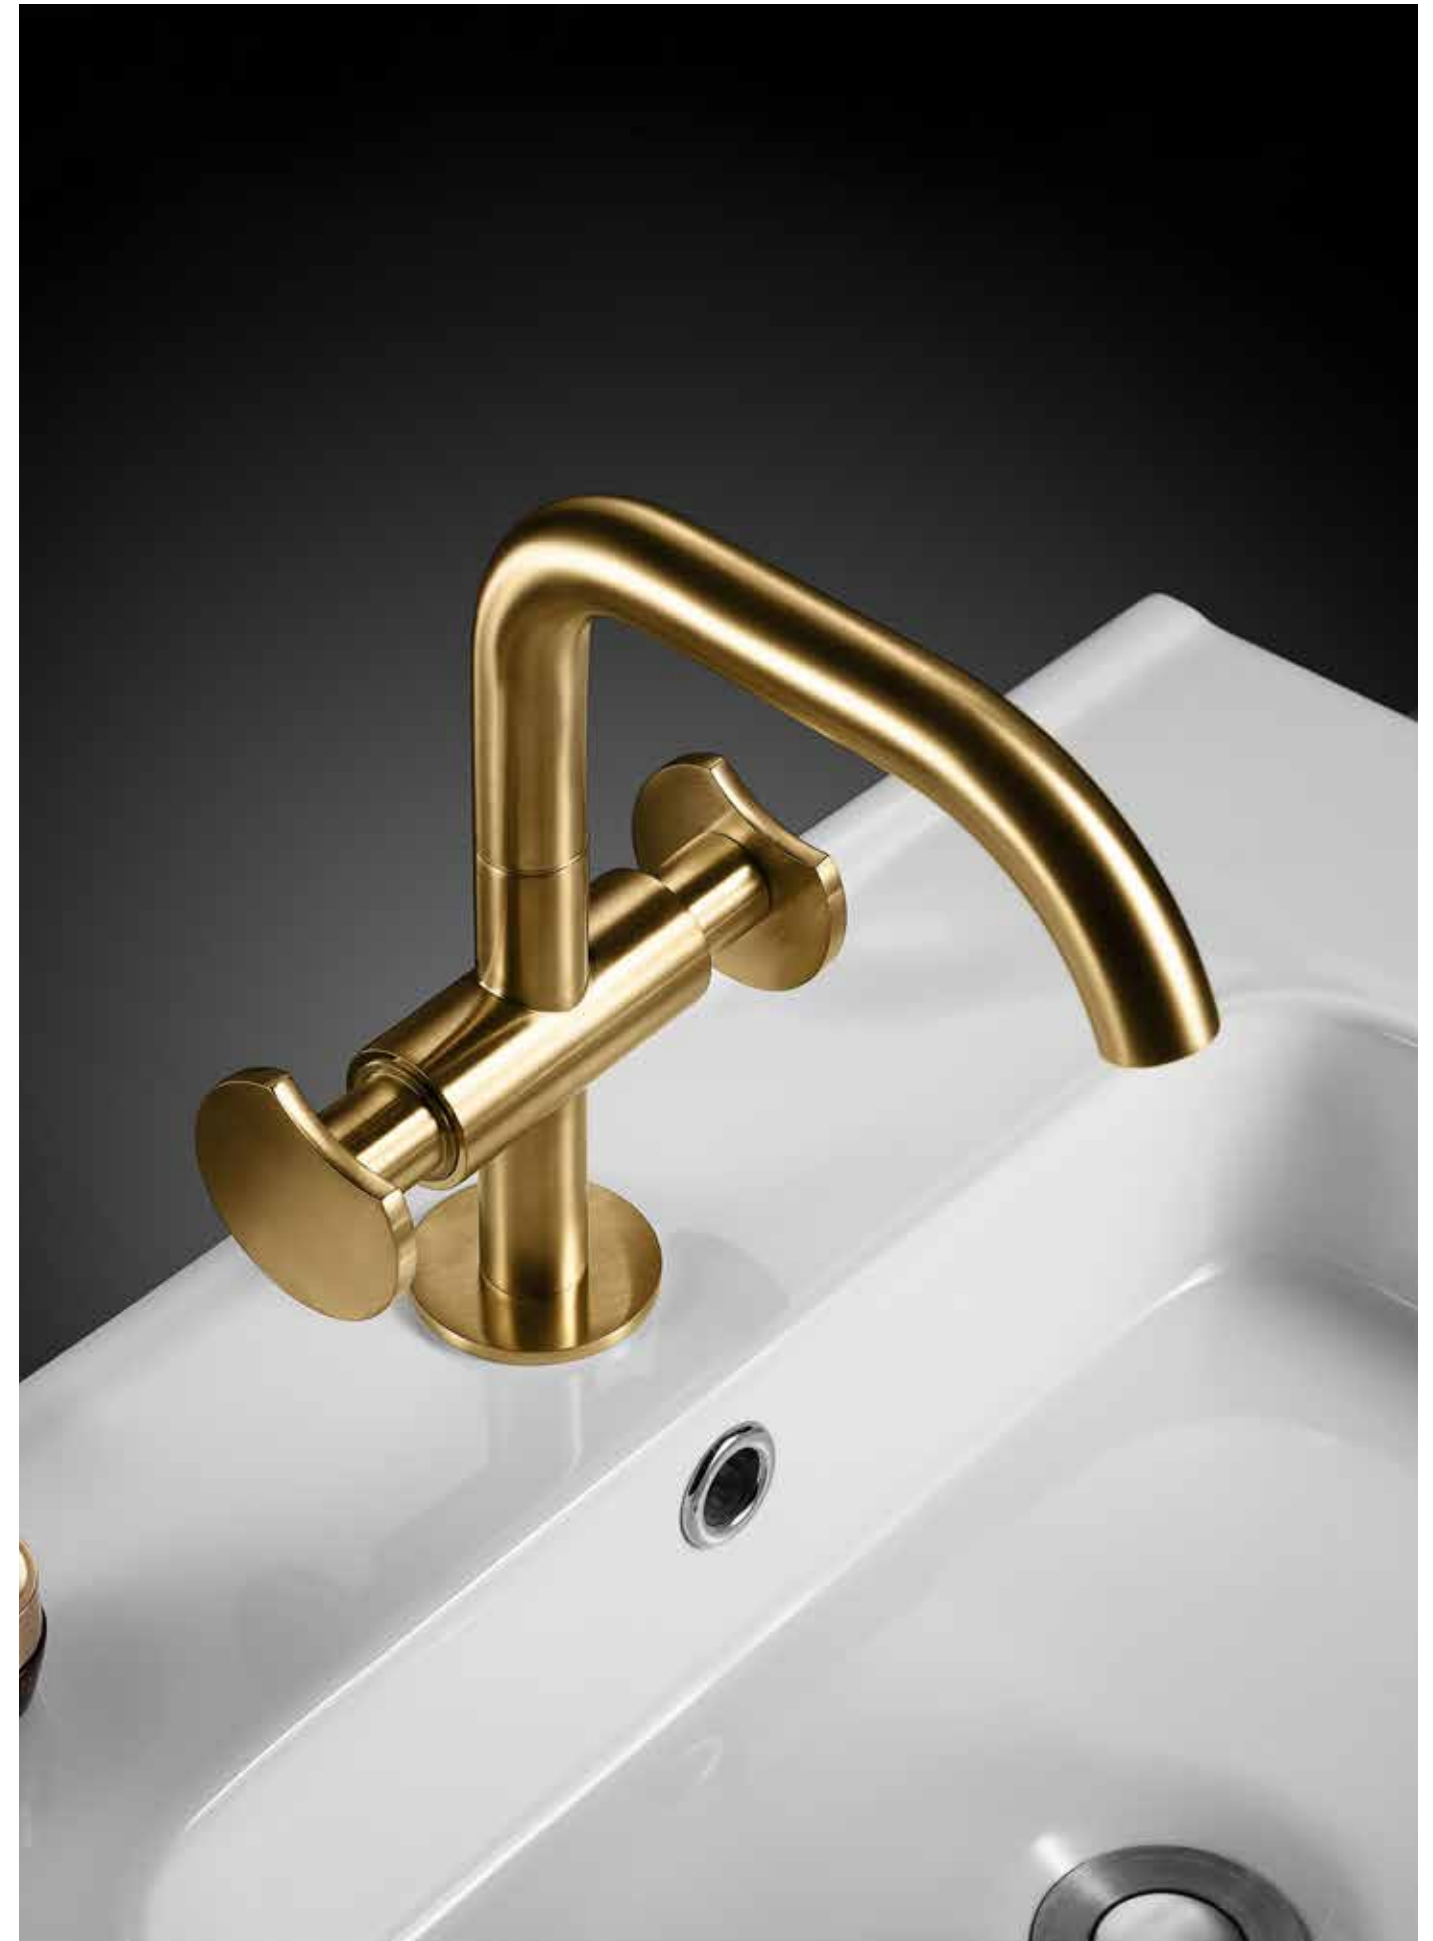

Select a vari-
Matte Black / Chrome / Gun Metal / Brushed

2.099.537-31-

Shower holder
Adjust-
Brass

Select a vari-
Matte Black / Chrome / Gun Metal / Brushed

2.099.539-02-

Wall-mounted shower elbow
Connection thread: G1/2
Brass

Select a vari-
Matte Black / Chrome / Gun Metal / Brushed

ELITE SE-

BEAU-

CAN BE FELT

The design is simple, beautiful and generous. The streamline shows a modern style, especially with the user-friendly concave handle.

ELITE SE-

BUT NO LACK OF FLEXIBLE, IM-
POSING MANNER.

ELITE SE-

6.090.111-00-

Double lever basin mixer
1/2" brass cartridge, 90
Drainage accessories: chosen by customer separately

Select a vari-
Matte Black / Chrome / Gun Metal / Brushed