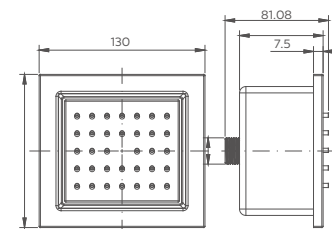

2.981.595-08-

Body spray
Brass

Select a vari-
Matte Black / Chrome / Gun Metal / Brushed