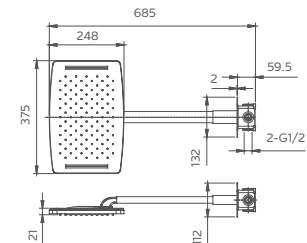

2F overhead shower:rain shower.waterfall
Brass

Select a vari-
Matte Black / Chrome / Gun Metal / Brushed