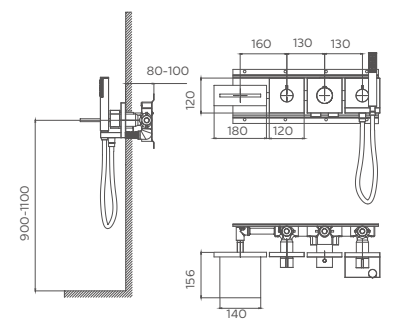

2F thermostatic bath set for concealed installation
Thermostatic cartridge
2F:waterfall,hand shower

Select a vari-
Matte Black / Chrome / Gun Metal / Brushed