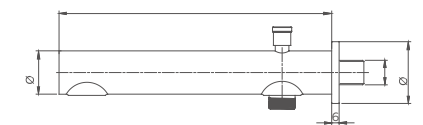

Select a vari-
Matte Black / Chrome / Gun Metal / Brushed

2.099.522-46-

Bath spout
Connection thread: G1/2
Brass