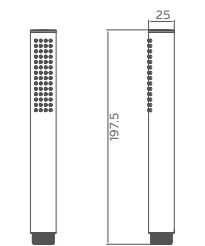

Slidebar
Brass

Select a vari-
Matte Black / Chrome / Gun Metal / Brushed

2.982.592-92-

000

Single-function handshower
Brass

Select a vari-
Matte Black / Chrome / Gun Metal / Brushed

2.099.533-46-

Wall-mounted shower arm
Connection thread: