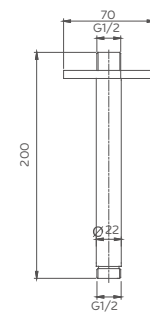

Ceiling-mounted shower arm
Connection thread: G1/2

Select a vari-
Matte Black / Chrome / Gun Metal / Brushed