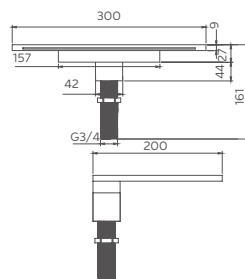

2.981.590-16-

1F ceiling mounted overhead shower:rain
SUS304

Select a vari-
Matte Black / Chrome / Gun Metal / Brushed

2.981.590-21-000

2F ceiling mounted overhead shower:rain shower.water-
SUS304

Select a vari-
Matte Black / Chrome / Gun Metal / Brushed

2.099.521-05-

Waterfall Spout
Brass

Select a vari-
Matte Black / Chrome / Gun Metal / Brushed

2.099.521-02-

Waterfall spout
Brass

Select a vari-
Matte Black / Chrome / Gun Metal / Brushed

2.099.521-04-

Waterfall spout

Select a vari-
Matte Black / Chrome / Gun Metal / Brushed

2.982.592-91-

3-function handshower
ABS

Select a vari-
Matte Black / Chrome / Gun Metal / Brushed

2.983.592-10-

000

3-function handshower
ABS

Select a vari-
Matte Black / Chrome / Gun Metal / Brushed

2.981.592-55-

Single-function handshower
Brass

Select a vari-
Matte Black / Chrome / Gun Metal / Brushed

2.098.535-41-

Slidebar
Brass

Select a vari-
Matte Black / Chrome / Gun Metal / Brushed

2.098.535-50-

Slidebar
Brass

Select a vari-
Matte Black / Chrome / Gun Metal / Brushed