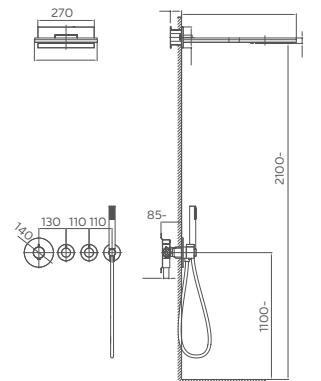

Select a vari-
 Matte Black / Chrome / Gun Metal / Brushed

080.494

3F thermostatic shower set for concealed installation
 Thermostatic cartridge
 3F:rain shower,waterfall,hand shower

Select a vari-
 Matte Black / Chrome / Gun Metal / Brushed