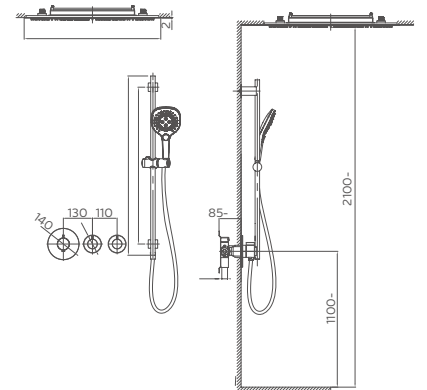

080.498

4F thermostatic shower set for concealed installation
Thermostatic cartridge
4F:rain shower,water column,bubble water,hand shower

080.497

4F thermostatic shower set for concealed installation
Thermostatic cartridge
4F:rain shower,water column,bubble water,
hand shower

Select a variant
Matt Black / Chrome / Gun Metal / Brushed Gold

080.499

4F thermostatic shower set for concealed installation
Thermostatic cartridge
4F:rain shower,water column,bubble wa-
ter,hand shower

Select a variant
Matt Black / Chrome / Gun Metal / Brushed Gold

080.481

4F thermostatic shower set for concealed installa-
Thermostatic cartridge
4F:rain shower,water column, bubble water,
hand shower

Select a vari-
Matte Black / Chrome / Gun Metal / Brushed