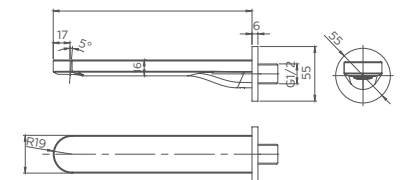

Select a vari-
Matte Black / Chrome / Gun Metal / Brushed

2.099.524-06-

Bath spout with diverter
Connection thread: G1/2
Brass

Select a vari-
Matte Black / Chrome / Gun Metal / Brushed

2.099.522-22-

Bath spout
Connection thread: G1/2
Brass