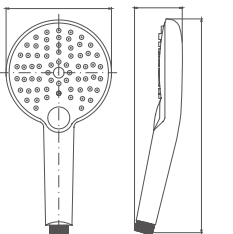

3-function handshower
ABS

Select a vari-
Matte Black / Chrome / Gun Metal / Brushed