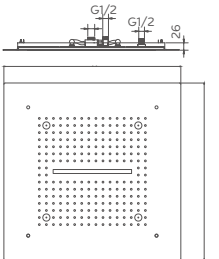

2.981.596-06-

1F overhead shower:rain shower
Brass

Select a vari-
Matte Black / Chrome / Gun Metal / Brushed

2.981.596-01-

2F overhead shower:rain shower.waterfall
Brass

Select a vari-
Matte Black / Chrome / Gun Metal / Brushed

2.981.596-07-

3F overhead shower:rain shower.waterfall.water column
Brass

Select a vari-
Matte Black / Chrome / Gun Metal / Brushed

2.981.596-08-

2F overhead shower:rain shower.waterfall
Brass

Select a vari-
Matte Black / Chrome / Gun Metal / Brushed

2.981.590-11-

2F ceiling mounted overhead shower:
rain shower.waterfall
Brass

Select a vari-
Matte Black / Chrome / Gun Metal / Brushed

2.981.590-13-

1F ceiling mounted overhead shower:rain shower
SUS304

Select a vari-
Matte Black / Chrome / Gun Metal / Brushed

2.981.590-07-

2F ceiling mounted overhead shower:rain shower.waterfall
SUS304

Select a vari-
Matte Black / Chrome / Gun Metal / Brushed

2.981.590-18-

2F ceiling mounted overhead shower:rain shower.water-
SUS304

Select a vari-
Matte Black / Chrome / Gun Metal / Brushed

2.981.590-19-

3F ceiling mounted overhead shower:rain shower.
waterfall.water column
SUS304

Select a vari-
Matte Black / Chrome / Gun Metal / Brushed

2.981.590-20-

4F ceiling mounted overhead shower:rain shower.
waterfall.water column.mist spray
SUS304

Select a vari-
Matte Black / Chrome / Gun Metal / Brushed