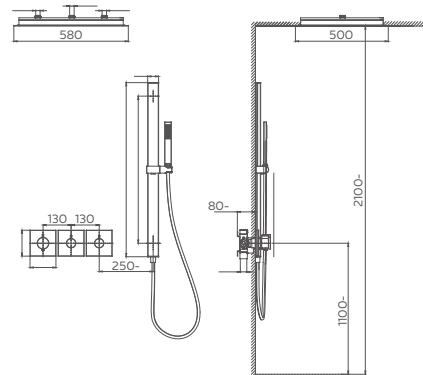

081.492

3F thermostatic shower set for concealed installation
Thermostatic cartridge
3F:rain shower,waterfall,hand shower

Select a vari-
Matte Black / Chrome / Gun Metal / Brushed