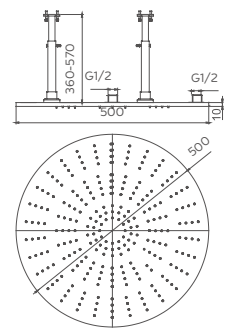

2.981.591-17-

1F overhead shower:rain shower
Brass

Select a variant
Matte Black / Chrome / Gun Metal / Brushed

2.981.590-29-

2F overhead shower:double rain shower
Brass

Select a variant
Matte Black / Chrome / Gun Metal / Brushed

2.981.596-10-

1F overhead shower:rain shower
Brass

Select a variant
Matte Black / Chrome / Gun Metal / Brushed

2.981.596-09-

2F overhead shower:rain shower.waterfall
Brass

Select a variant
Matte Black / Chrome / Gun Metal / Brushed

2.981.590-36-

3F overhead shower:rain shower.waterfall.mist spray
SUS304

Select a vari-
Matte Black / Chrome / Gun Metal / Brushed

2.981.590-32-

3F overhead shower:rain shower.water column.mist
SUS304

Select a vari-
Matte Black / Chrome / Gun Metal / Brushed

2.983.592-20-

3-function handshower
ABS

Select a vari-
Matte Black / Chrome / Gun Metal / Brushed

2.982.592-77-

3-function handshower
ABS

Select a vari-
Matte Black / Chrome / Gun Metal / Brushed

2.099.533-35-

Ceiling-mounted shower arm
Connection thread: G1/2

Select a vari-
Matte Black / Chrome / Gun Metal / Brushed