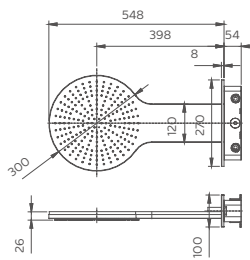

Select a variant
Matte Black / Chrome / Gun Metal / Brushed

2.981.596-10-

1F overhead shower:rain shower
Brass

Select a variant
Matte Black / Chrome / Gun Metal / Brushed

2.981.596-09-

2F overhead shower:rain shower.waterfall
Brass