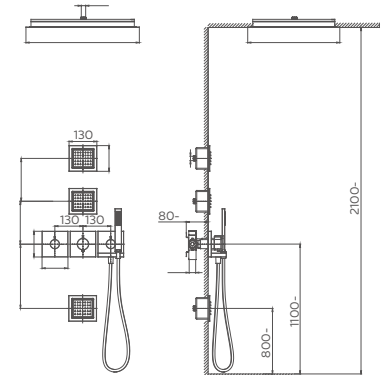

Select a vari-
Matte Black / Chrome / Gun Metal / Brushed