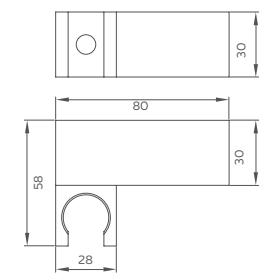

Select a vari-
Matte Black / Chrome / Gun Metal / Brushed

2.099.537-31-

Shower holder
Adjust-
Brass

Select a vari-
Matte Black / Chrome / Gun Metal / Brushed

2.099.539-02-

Wall-mounted shower elbow
Connection thread: G1/2
Brass