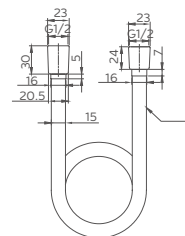

Shower hose
PVC
1.5m

Select a vari-
Matte Black / Chrome / Gun Metal / Brushed