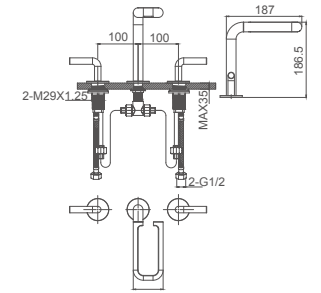

2020 Canton Fair Design Awards
Gold Award

Basin faucet with integrated shelf
1/2" brass cartridge, 90 degrees

Drainage accessories:
chosen by customer separately

Select a variant
Matte Black

6.064.112-00-508