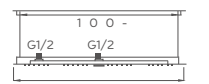

2.981.591-17-

1F overhead shower:rain shower
Brass

Select a variant
Matte Black / Chrome / Gun Metal / Brushed

2.981.590-29-

2F overhead shower:double rain shower
Brass

Select a variant
Matte Black / Chrome / Gun Metal / Brushed

2.981.596-10-

1F overhead shower:rain shower
Brass

Select a variant
Matte Black / Chrome / Gun Metal / Brushed

2.981.596-09-

2F overhead shower:rain shower.waterfall
Brass

Select a variant
Matte Black / Chrome / Gun Metal / Brushed

2.981.590-36-

3F overhead shower:rain shower.waterfall.mist spray
SUS304

Select a vari-
Matte Black / Chrome / Gun Metal / Brushed

2.981.590-32-

3F overhead shower:rain shower.water column.mist
SUS304

Select a vari-
Matte Black / Chrome / Gun Metal / Brushed

2.983.592-20-

3-function handshower
ABS

Select a vari-
Matte Black / Chrome / Gun Metal / Brushed

2.982.592-77-

3-function handshower
ABS

Select a vari-
Matte Black / Chrome / Gun Metal / Brushed

2.099.533-35-

Ceiling-mounted shower arm
Connection thread: G1/2

Select a vari-
Matte Black / Chrome / Gun Metal / Brushed