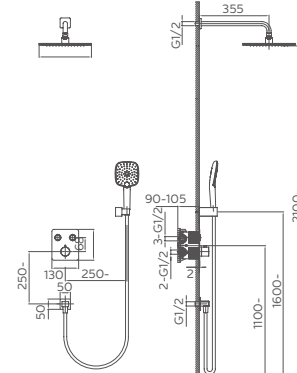

2F thermostatic shower set for concealed installation
Thermostatic cartridge
2F:rain shower,hand shower

Select a vari-
Matte Black / Chrome / Gun Metal / Brushed