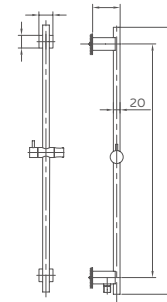

2.099.533-46-

Wall-mounted shower arm
Connection thread: G1/2

Select a vari-
Matte Black / Chrome / Gun Metal / Brushed

2.098.535-14-

Slidebar
Brass

Select a vari-
Matte Black / Chrome / Gun Metal / Brushed