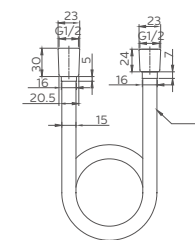

Shower hose
PVC
1.5m

Select a vari-
Matte Black / Chrome / Gun Metal / Brushed