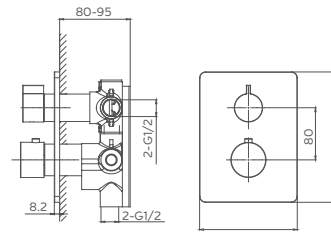

2F thermostatic shower valve for concealed instal-
Thermostatic cartridge
1F / 3F available on demand

Select a vari-
Matte Black / Chrome / Gun Metal / Brushed