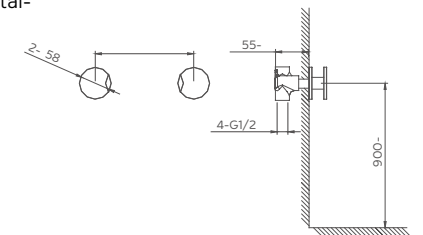

6.090.490-00-

Double lever shower mixer for concealed instal-
1/2" brass cartridge, 90 degrees

Select a vari-
Matte Black / Chrome / Gun Metal / Brushed