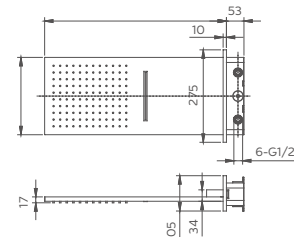

2.981.596-06-

1F overhead shower:rain shower
Brass

Select a vari-
Matte Black / Chrome / Gun Metal / Brushed

2.981.596-01-

2F overhead shower:rain shower.waterfall
Brass

Select a vari-
Matte Black / Chrome / Gun Metal / Brushed

2.981.596-07-

3F overhead shower:rain shower.waterfall.water column
Brass

Select a vari-
Matte Black / Chrome / Gun Metal / Brushed

2.981.596-08-

2F overhead shower:rain shower.waterfall
Brass

Select a vari-
Matte Black / Chrome / Gun Metal / Brushed

2.981.590-11-

2F ceiling mounted overhead shower:
rain shower.waterfall
Brass

Select a vari-
Matte Black / Chrome / Gun Metal / Brushed

2.981.590-13-

1F ceiling mounted overhead shower:rain shower
SUS304

Select a vari-
Matte Black / Chrome / Gun Metal / Brushed

2.981.590-07-

2F ceiling mounted overhead shower:rain shower.waterfall
SUS304

Select a vari-
Matte Black / Chrome / Gun Metal / Brushed

2.981.590-18-

2F ceiling mounted overhead shower:rain shower.water-
SUS304

Select a vari-
Matte Black / Chrome / Gun Metal / Brushed

2.981.590-19-

3F ceiling mounted overhead shower:rain shower.
waterfall.water column
SUS304

Select a vari-
Matte Black / Chrome / Gun Metal / Brushed

2.981.590-20-

4F ceiling mounted overhead shower:rain shower.
waterfall.water column.mist spray
SUS304

Select a vari-
Matte Black / Chrome / Gun Metal / Brushed