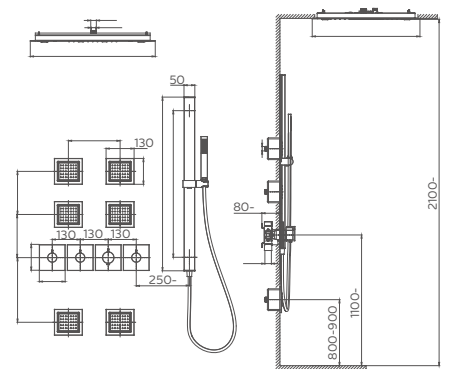

Select a vari-
Matte Black / Chrome / Gun Metal / Brushed