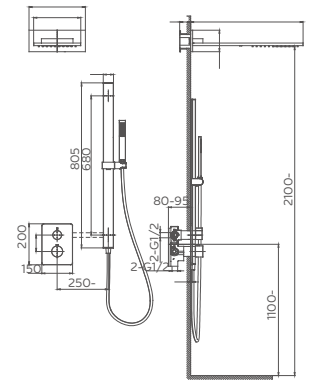

3F thermostatic shower set for concealed installation
Thermostatic cartridge
3F:rain shower,waterfall,hand shower

Select a vari-
Matte Black / Chrome / Gun Metal / Brushed