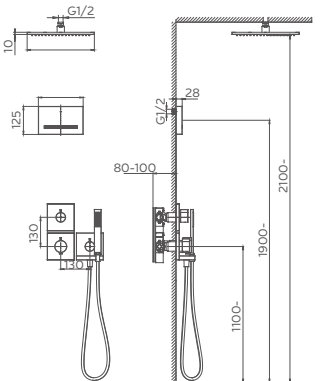

3F thermostatic shower set for concealed installa-
Thermostatic cartridge
3F:rain shower,waterfall,hand shower

Select a vari-
Matte Black / Chrome / Gun Metal / Brushed