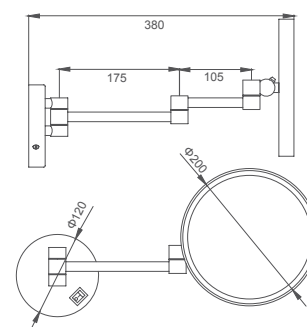

Select a variant
Matt Black / Chrome /
Gun Metal / Brushed Gold

2.779.201-17-000

Shaving mirror
Brass + Stainless steel
Wall-mounted
Swivelling
LED light

Select a variant
Matt Black / Chrome /
Gun Metal / Brushed Gold