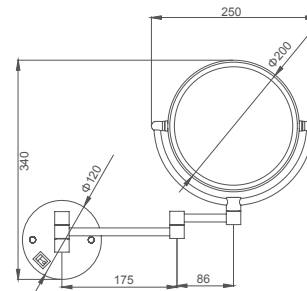

Shaving mirror
Brass + Stainless steel
Wall-mounted
Swivelling
LED light

Select a variant
Matt Black / Chrome /
Gun Metal / Brushed Gold