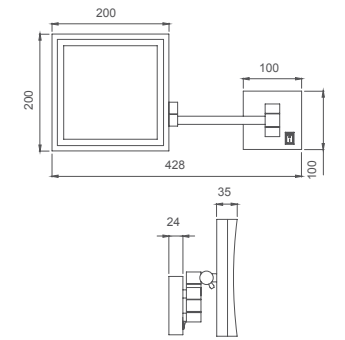

Select a variant
Matt Black / Chrome /
Gun Metal / Brushed Gold

2.779.203-05-000

Shaving mirror
Brass + Stainless steel
Wall-mounted
Swivelling
LED light

Select a variant
Matt Black / Chrome /
Gun Metal / Brushed Gold