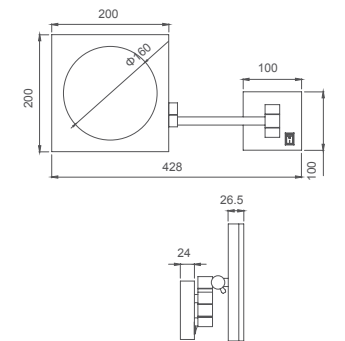

Shaving mirror
Brass + Stainless steel
Wall-mounted
Swivelling
LED light

Select a variant
Matt Black / Chrome /
Gun Metal / Brushed Gold