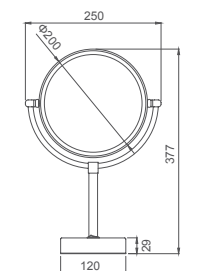

Select a variant
Matt Black / Chrome /
Gun Metal / Brushed Gold

2.779.201-17-000

Shaving mirror
Brass + Stainless steel
Wall-mounted
Swivelling
LED light

Select a variant
Matt Black / Chrome /
Gun Metal / Brushed Gold

2.779.202-07-000

Shaving mirror
Brass + Stainless steel
LED light

Select a variant
Matt Black / Chrome /
Gun Metal / Brushed Gold

2.779.202-02-000

Shaving mirror
Brass + Stainless steel
Wall-mounted
Swivelling