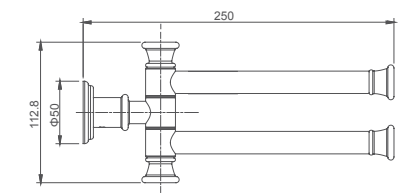

Bath towel rail
Brass

Select a variant
Matt Black / Chrome /
Gun Metal / Brushed Gold

2.938.102-01-000

Towel holder twin-handle
(250mm)
Brass

Select a variant
Matt Black / Chrome /
Gun Metal / Brushed Gold

2.938.102-02-000

Towel holder twin-handle
(480mm)
Brass

Select a variant
Matt Black / Chrome /
Gun Metal / Brushed Gold

2.938.104-01-000

Towel ring
Brass

Select a variant
Matt Black / Chrome /
Gun Metal / Brushed Gold