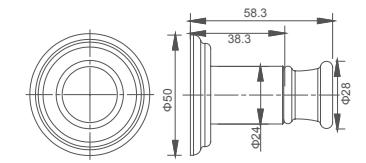

2.938.108-01-000

Towel hook
Brass

Select a variant
Matt Black / Chrome /
Gun Metal / Brushed Gold