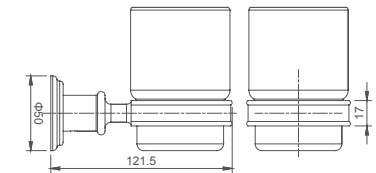

2.938.111-01-000

Toothbrush tumbler
Brass + Glass

Select a variant
Matt Black / Chrome /
Gun Metal / Brushed Gold