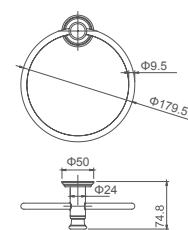

Bath towel rail
Brass

Select a variant
Matt Black / Chrome /
Gun Metal / Brushed Gold

2.938.102-01-000

Towel holder twin-handle
(250mm)
Brass

Select a variant
Matt Black / Chrome /
Gun Metal / Brushed Gold

2.938.102-02-000

Towel holder twin-handle
(480mm)
Brass

Select a variant
Matt Black / Chrome /
Gun Metal / Brushed Gold

2.938.104-01-000

Towel ring
Brass

Select a variant
Matt Black / Chrome /
Gun Metal / Brushed Gold