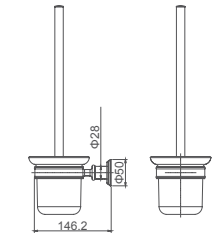

Bath towel rail
Brass

Select a variant
Matt Black / Chrome /
Gun Metal / Brushed Gold

2.938.102-01-000

Towel holder twin-handle
(250mm)
Brass

Select a variant
Matt Black / Chrome /
Gun Metal / Brushed Gold

2.938.102-02-000

Towel holder twin-handle
(480mm)
Brass

Select a variant
Matt Black / Chrome /
Gun Metal / Brushed Gold

2.938.104-01-000

Towel ring
Brass

Select a variant
Matt Black / Chrome /
Gun Metal / Brushed Gold

2.938.114-01-000

Soap dish
Brass + Glass

Select a variant
Matt Black / Chrome /
Gun Metal / Brushed Gold

2.938.119-01-000

Toilet brush holder
Brass + Glass

Select a variant
Matt Black / Chrome /
Gun Metal / Brushed Gold