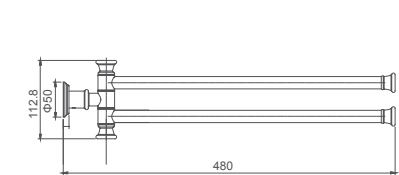

Bath towel rail
Brass

Select a variant
Matt Black / Chrome /
Gun Metal / Brushed Gold

2.938.102-01-000

Towel holder twin-handle
(250mm)
Brass

Select a variant
Matt Black / Chrome /
Gun Metal / Brushed Gold

2.938.102-02-000

Towel holder twin-handle
(480mm)
Brass

Select a variant
Matt Black / Chrome /
Gun Metal / Brushed Gold

2.938.104-01-000

Towel ring
Brass

Select a variant
Matt Black / Chrome /
Gun Metal / Brushed Gold