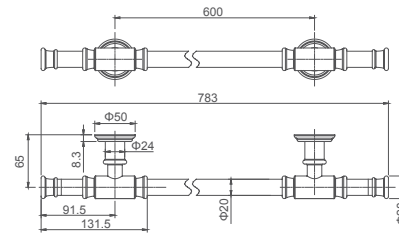

Bath towel rail
Brass

Select a variant
Matt Black / Chrome /
Gun Metal / Brushed Gold

2.938.101-02-000

Bath towel rail
Brass

Select a variant
Matt Black / Chrome /
Gun Metal / Brushed Gold

2.938.101-03-000

Bath towel rail
Brass

Select a variant
Matt Black / Chrome /
Gun Metal / Brushed Gold

2.938.102-01-000

Towel holder twin-handle
(250mm)
Brass

Select a variant
Matt Black / Chrome /
Gun Metal / Brushed Gold

2.938.102-02-000

Towel holder twin-handle
(480mm)
Brass

Select a variant
Matt Black / Chrome /
Gun Metal / Brushed Gold

2.938.104-01-000

Towel ring
Brass

Select a variant
Matt Black / Chrome /
Gun Metal / Brushed Gold