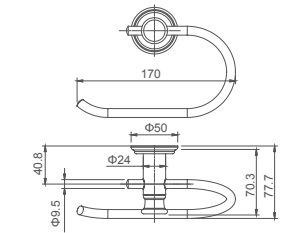

Toilet paper holder
Brass

Select a variant
Matt Black / Chrome /
Gun Metal / Brushed Gold