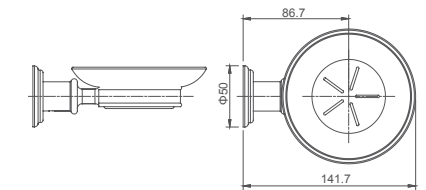

2.938.114-01-000

Soap dish
Brass + Glass

Select a variant
Matt Black / Chrome /
Gun Metal / Brushed Gold