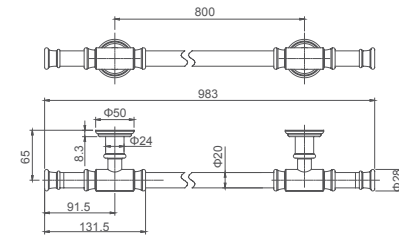

Bath towel rail
Brass

Select a variant
Matt Black / Chrome /
Gun Metal / Brushed Gold

2.938.101-02-000

Bath towel rail
Brass

Select a variant
Matt Black / Chrome /
Gun Metal / Brushed Gold

2.938.101-03-000

Bath towel rail
Brass

Select a variant
Matt Black / Chrome /
Gun Metal / Brushed Gold

2.938.102-01-000

Towel holder twin-handle
(250mm)
Brass

Select a variant
Matt Black / Chrome /
Gun Metal / Brushed Gold

2.938.102-02-000

Towel holder twin-handle
(480mm)
Brass

Select a variant
Matt Black / Chrome /
Gun Metal / Brushed Gold

2.938.104-01-000

Towel ring
Brass

Select a variant
Matt Black / Chrome /
Gun Metal / Brushed Gold