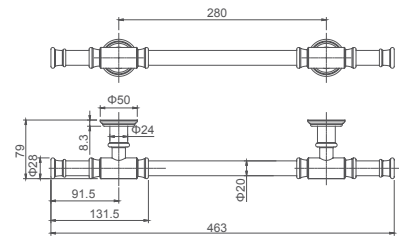

Bath towel rail
Brass

Select a variant
Matt Black / Chrome /
Gun Metal / Brushed Gold

2.938.101-02-000

Bath towel rail
Brass

Select a variant
Matt Black / Chrome /
Gun Metal / Brushed Gold

2.938.101-03-000

Bath towel rail
Brass

Select a variant
Matt Black / Chrome /
Gun Metal / Brushed Gold

2.938.102-01-000

Towel holder twin-handle
(250mm)
Brass

Select a variant
Matt Black / Chrome /
Gun Metal / Brushed Gold

2.938.102-02-000

Towel holder twin-handle
(480mm)
Brass

Select a variant
Matt Black / Chrome /
Gun Metal / Brushed Gold

2.938.104-01-000

Towel ring
Brass

Select a variant
Matt Black / Chrome /
Gun Metal / Brushed Gold