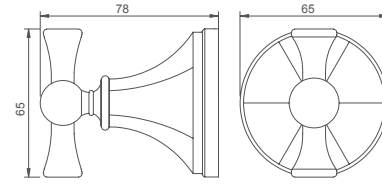

Double towel hook
Brass

Select a variant
Matt Black / Chrome /
Gun Metal / Brushed Gold

2.961.104-01-000

Towel ring
Brass

Select a variant
Matt Black / Chrome /
Gun Metal / Brushed Gold

2.961.120-02-000

Toilet paper holder with cover
Brass