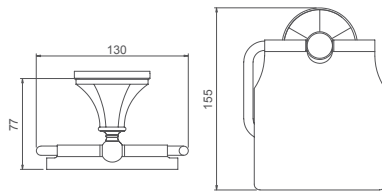

2.961.120-02-000

Toilet paper holder with cover
Brass

Select a variant
Matt Black / Chrome /
Gun Metal / Brushed Gold