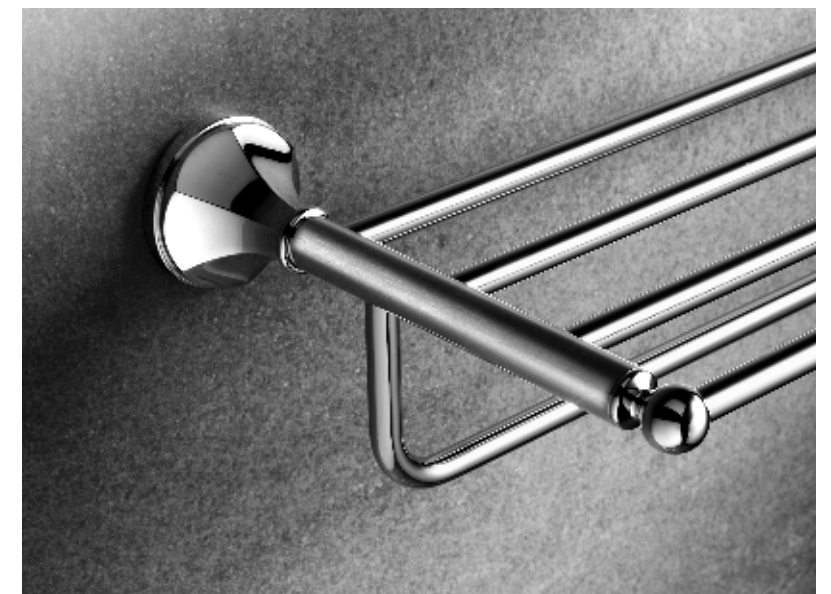

ACUATEC®

BATHROOM
ACCESSORIES

Rasland

SERIES
961

SERIES
961

BATHROOM ACCESSORIES

Enjoy The Moment

2.961.109-01-000

Double towel hook
Brass

Select a variant
Matt Black / Chrome /
Gun Metal / Brushed Gold

2.961.104-01-000

Towel ring
Brass

Select a variant
Matt Black / Chrome /
Gun Metal / Brushed Gold

2.961.120-02-000

Toilet paper holder with cover
Brass

Select a variant
Matt Black / Chrome /
Gun Metal / Brushed Gold

2.961.119-01-000

Toilet brush holder
Brass + Ceramic

Select a variant
Matt Black / Chrome /
Gun Metal / Brushed Gold

2.961.101-01-000

Bath towel rail
Brass

Select a variant
Matt Black / Chrome /
Gun Metal / Brushed Gold

2.961.102-01-000

Double bath towel rail
Brass

Select a variant
Matt Black / Chrome /
Gun Metal / Brushed Gold

2.961.103-01-000

Multi bath towel rack
Brass