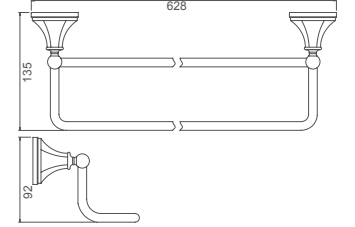

Double towel hook
Brass

Select a variant
Matt Black / Chrome /
Gun Metal / Brushed Gold

2.961.104-01-000

Towel ring
Brass

Select a variant
Matt Black / Chrome /
Gun Metal / Brushed Gold

2.961.120-02-000

Toilet paper holder with cover
Brass

Select a variant
Matt Black / Chrome /
Gun Metal / Brushed Gold

2.961.119-01-000

Toilet brush holder
Brass + Ceramic

Select a variant
Matt Black / Chrome /
Gun Metal / Brushed Gold

2.961.101-01-000

Bath towel rail
Brass

Select a variant
Matt Black / Chrome /
Gun Metal / Brushed Gold

2.961.102-01-000

Double bath towel rail
Brass

Select a variant
Matt Black / Chrome /
Gun Metal / Brushed Gold

2.961.103-01-000

Multi bath towel rack
Brass

Select a variant
Matt Black / Chrome /
Gun Metal / Brushed Gold

2.961.105-01-000

Glass shelf
Brass + Glass

Select a variant
Matt Black / Chrome /
Gun Metal / Brushed Gold