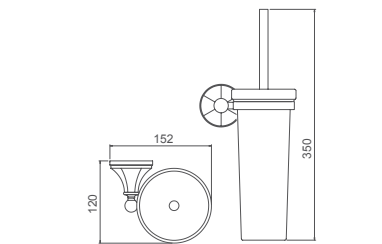

Double towel hook
Brass

Select a variant
Matt Black / Chrome /
Gun Metal / Brushed Gold

2.961.104-01-000

Towel ring
Brass

Select a variant
Matt Black / Chrome /
Gun Metal / Brushed Gold

2.961.120-02-000

Toilet paper holder with cover
Brass

Select a variant
Matt Black / Chrome /
Gun Metal / Brushed Gold

2.961.119-01-000

Toilet brush holder
Brass + Ceramic

Select a variant
Matt Black / Chrome /
Gun Metal / Brushed Gold

2.961.101-01-000

Bath towel rail
Brass