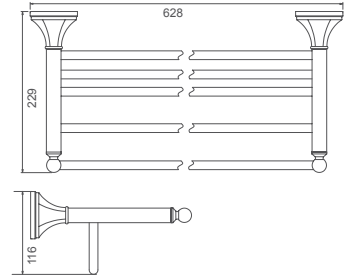

Select a variant
Matt Black / Chrome /
Gun Metal / Brushed Gold

2.961.119-01-000

Toilet brush holder
Brass + Ceramic

Select a variant
Matt Black / Chrome /
Gun Metal / Brushed Gold

2.961.101-01-000

Bath towel rail
Brass

Select a variant
Matt Black / Chrome /
Gun Metal / Brushed Gold

2.961.102-01-000

Double bath towel rail
Brass

Select a variant
Matt Black / Chrome /
Gun Metal / Brushed Gold

2.961.103-01-000

Multi bath towel rack
Brass

Select a variant
Matt Black / Chrome /
Gun Metal / Brushed Gold

2.961.105-01-000

Glass shelf
Brass + Glass

Select a variant
Matt Black / Chrome /
Gun Metal / Brushed Gold