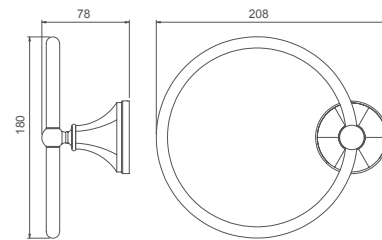

Double towel hook
Brass

Select a variant
Matt Black / Chrome /
Gun Metal / Brushed Gold

2.961.104-01-000

Towel ring
Brass

Select a variant
Matt Black / Chrome /
Gun Metal / Brushed Gold

2.961.120-02-000

Toilet paper holder with cover
Brass

Select a variant
Matt Black / Chrome /
Gun Metal / Brushed Gold

2.961.119-01-000

Toilet brush holder
Brass + Ceramic

Select a variant
Matt Black / Chrome /
Gun Metal / Brushed Gold

2.961.101-01-000

Bath towel rail
Brass