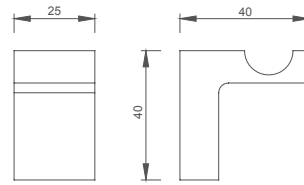

2.983.108-01-000

Towel hook
Brass

Select a variant
Matt Black / Chrome /
Gun Metal / Brushed Gold