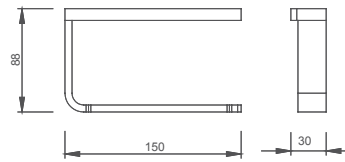

Toilet paper holder
Brass

Select a variant
Matt Black / Chrome /
Gun Metal / Brushed Gold