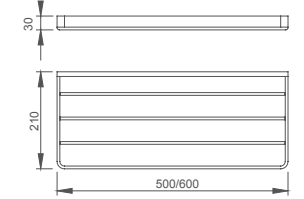

Multi bath towel rack
Brass

Select a variant
Matt Black / Chrome /
Gun Metal / Brushed Gold