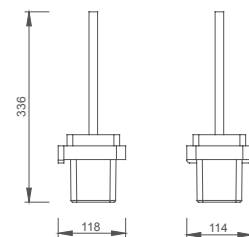

Select a variant
Matt Black / Chrome /
Gun Metal / Brushed Gold

2.983.119-01-000

Toilet brush holder
Brass + Glass

Select a variant
Matt Black / Chrome /
Gun Metal / Brushed Gold

2.983.101-01-000

Bath towel rail
Brass