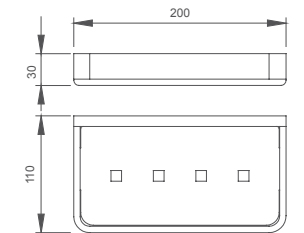

Soap dish
Brass

Select a variant
Matt Black / Chrome /
Gun Metal / Brushed Gold