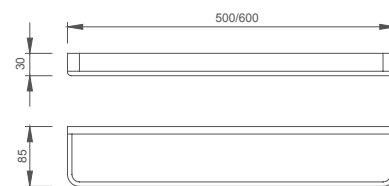

Bath towel rail
Brass

Select a variant
Matt Black / Chrome /
Gun Metal / Brushed Gold