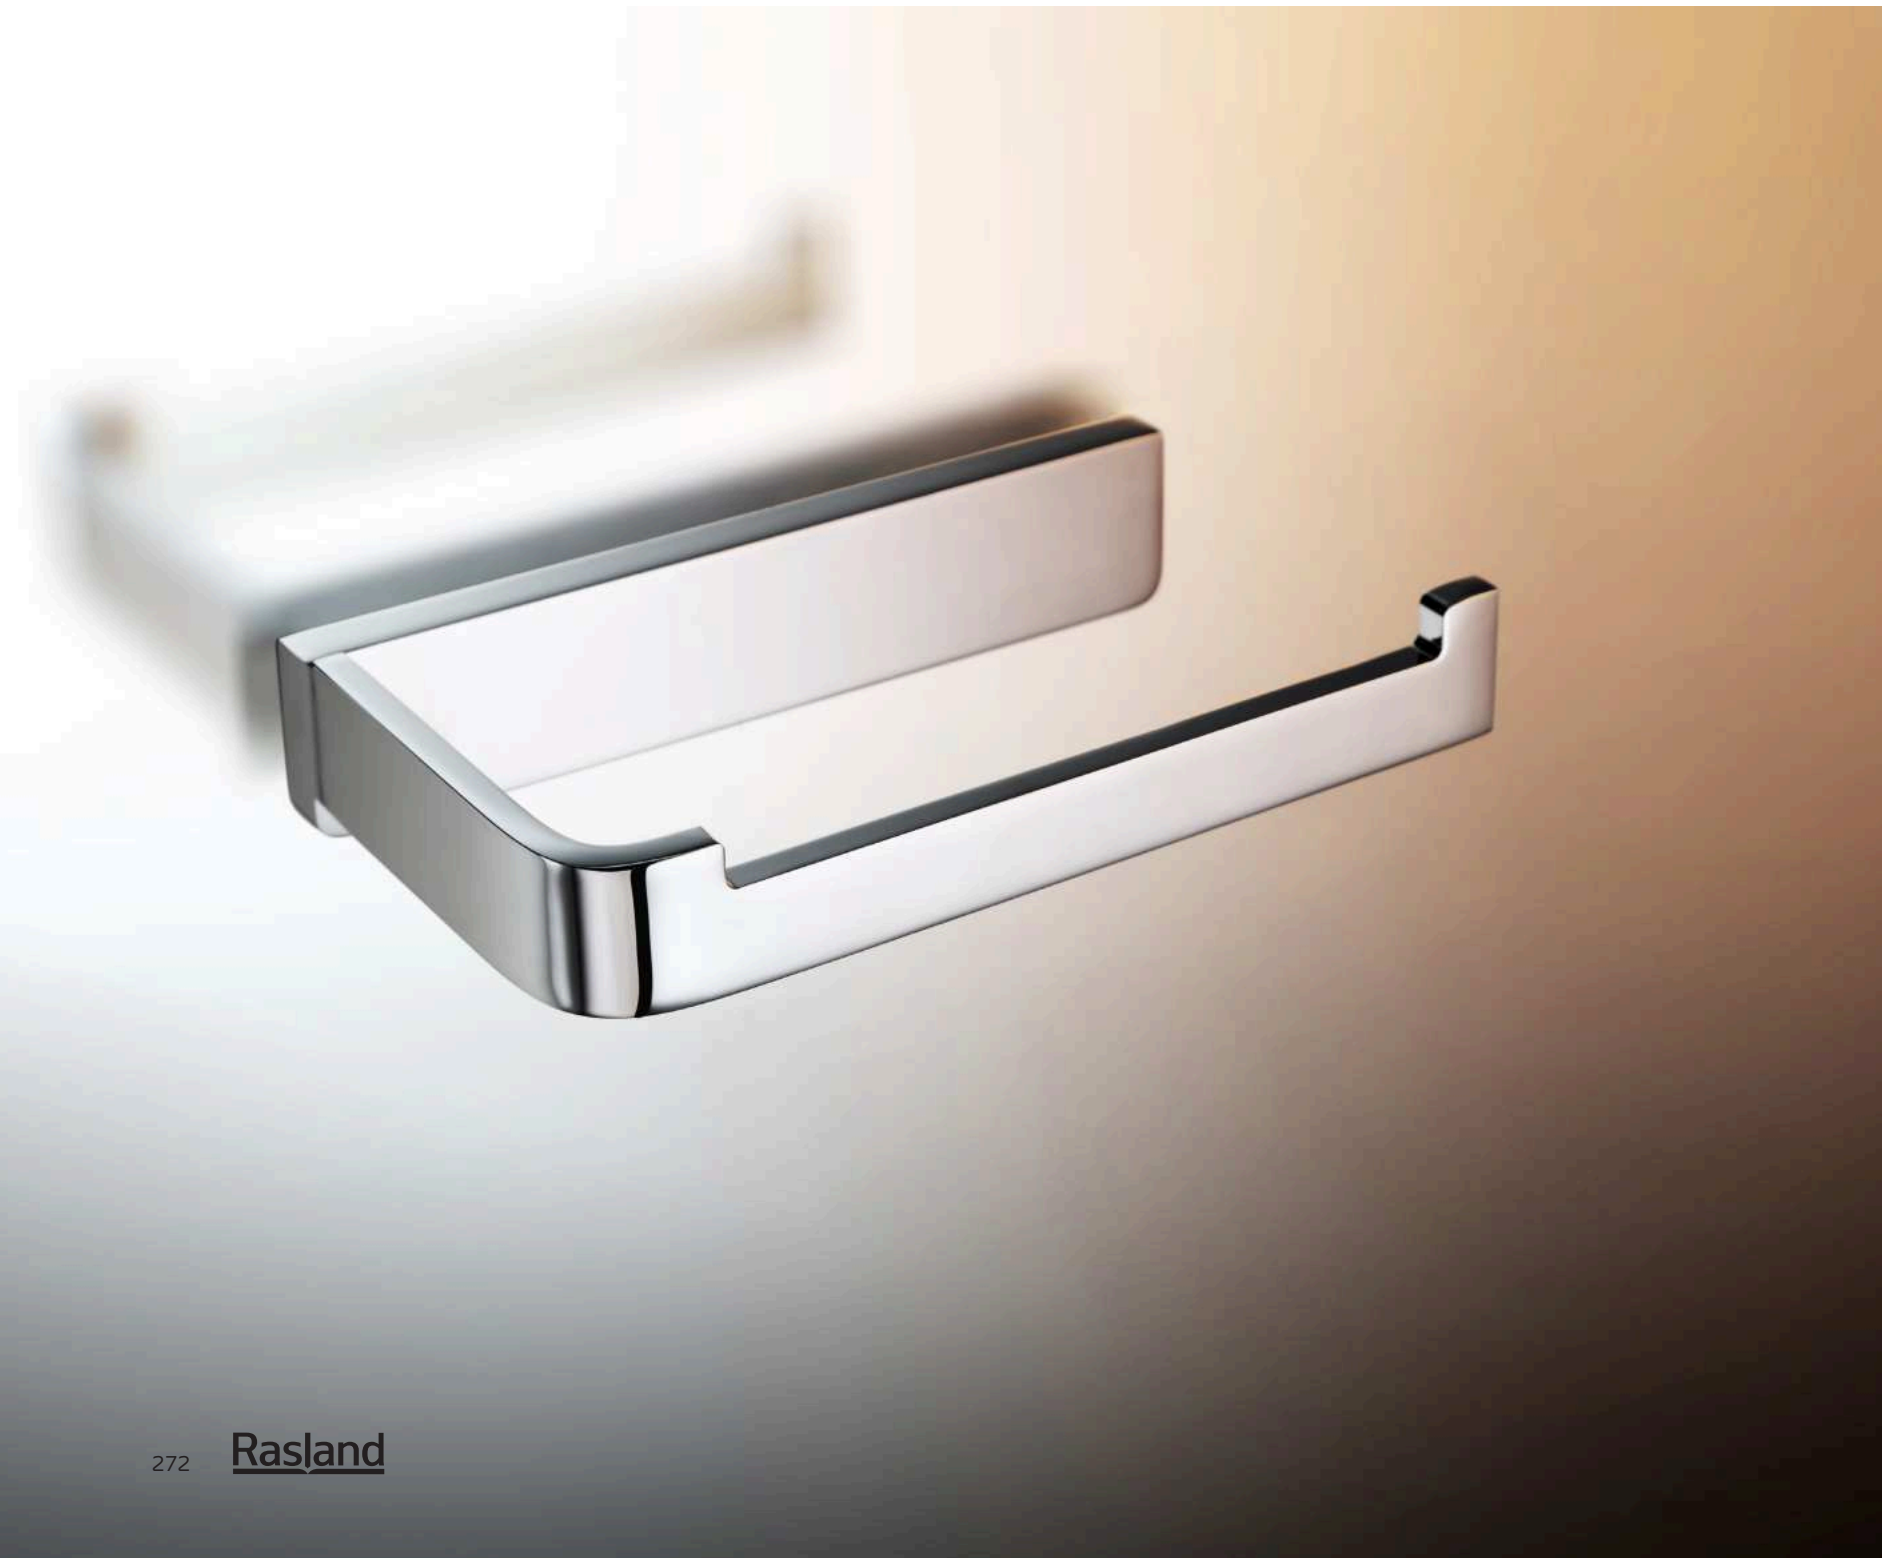

ACUATEC[®]

BATHROOM
ACCESSORIES

Rasland

SERIES
983

SERIES
983

BATHROOM ACCESSORIES

Minimal Appearance

2.983.108-01-000

Towel hook
Brass

Select a variant
Matt Black / Chrome /
Gun Metal / Brushed Gold

2.983.120-01-000

Toilet paper holder
Brass

Select a variant
Matt Black / Chrome /
Gun Metal / Brushed Gold

2.983.111-01-000

Toothbrush tumbler
Brass + Glass

Select a variant
Matt Black / Chrome /
Gun Metal / Brushed Gold

2.983.119-01-000

Toilet brush holder
Brass + Glass

Select a variant
Matt Black / Chrome /
Gun Metal / Brushed Gold

2.983.101-01-000

Bath towel rail
Brass