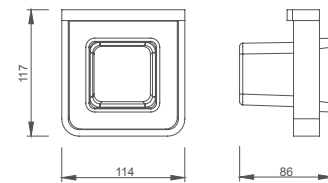

Select a variant
Matt Black / Chrome /
Gun Metal / Brushed Gold

2.983.119-01-000

Toilet brush holder
Brass + Glass

Select a variant
Matt Black / Chrome /
Gun Metal / Brushed Gold

2.983.101-01-000

Bath towel rail
Brass