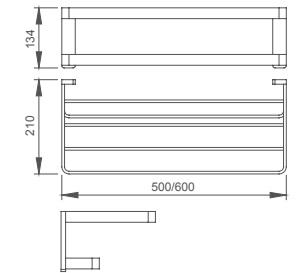

Multi bath towel rack
Brass

Select a variant
Matt Black / Chrome /
Gun Metal / Brushed Gold