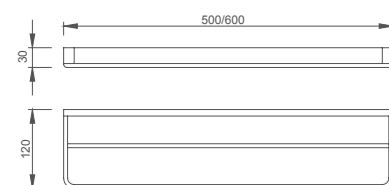

Select a variant
Matt Black / Chrome /
Gun Metal / Brushed Gold

2.983.102-01-000

Double bath towel rail
Brass

Select a variant
Matt Black / Chrome /
Gun Metal / Brushed Gold

2.983.105-03-000

Multi bath towel rack
Brass