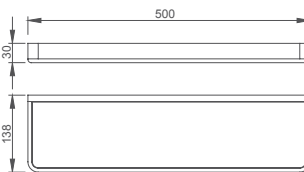

Select a variant
Matt Black / Chrome /
Gun Metal / Brushed Gold

2.983.105-01-000

Glass shelf
Brass + Glass

Select a variant
Matt Black / Chrome /
Gun Metal / Brushed Gold

2.983.106-01-000

Double Glass shelf
Brass + Glass