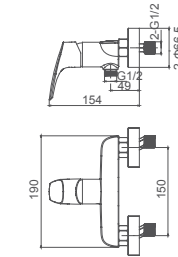

Single lever basin mixer
35mm ceramic cartridge

Drainage accessories:
chosen by customer separately

Select a variant
Matt Black / Chrome /
Gun Metal / Brushed Gold

6.057.311-00-000

**Single lever bath mixer
for exposed installation**
35mm ceramic cartridge

Select a variant
Matt Black / Chrome /
Gun Metal / Brushed Gold

6.057.411-00-000

**Single lever shower mixer
for exposed installation**
35mm ceramic cartridge

Select a variant
Matt Black / Chrome /
Gun Metal / Brushed Gold

6.057.211-00-000

Single lever kitchen mixer
35mm ceramic cartridge

Select a variant
Matt Black / Chrome /
Gun Metal / Brushed Gold

6.057.461-00-000

**Shower combination
for exposed installation**
35mm ceramic cartridge