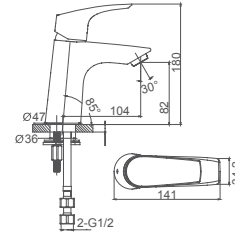

Single lever basin mixer
35mm ceramic cartridge

Drainage accessories:
chosen by customer separately

Select a variant
Matt Black / Chrome /
Gun Metal / Brushed Gold

6.057.311-00-000

**Single lever bath mixer
for exposed installation**
35mm ceramic cartridge

6.057.211-00-000

Single lever kitchen mixer
35mm ceramic cartridge

Select a variant
Matt Black / Chrome /
Gun Metal / Brushed Gold

6.057.461-00-000

**Shower combination
for exposed installation**
35mm ceramic cartridge