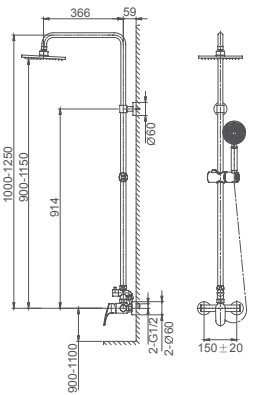

Single lever basin mixer
35mm ceramic cartridge

Drainage accessories:
chosen by customer separately

Select a variant
Matt Black / Chrome /
Gun Metal / Brushed Gold

6.057.311-00-000

**Single lever bath mixer
for exposed installation**
35mm ceramic cartridge

Select a variant
Matt Black / Chrome /
Gun Metal / Brushed Gold

6.057.411-00-000

**Single lever shower mixer
for exposed installation**
35mm ceramic cartridge

Select a variant
Matt Black / Chrome /
Gun Metal / Brushed Gold

6.057.211-00-000

Single lever kitchen mixer
35mm ceramic cartridge

Select a variant
Matt Black / Chrome /
Gun Metal / Brushed Gold

6.057.461-00-000

**Shower combination
for exposed installation**
35mm ceramic cartridge

Select a variant
Matt Black / Chrome /
Gun Metal / Brushed Gold

6.057.361-00-000

**Shower combination
for exposed installation**
35mm ceramic cartridge

Select a variant
Matt Black / Chrome /
Gun Metal / Brushed Gold