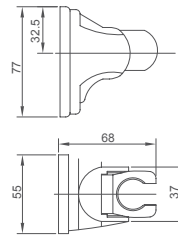

2.099.537-09-000

Shower holder
Adjustable
ABS

Select a variant
Matt Black / Chrome /
Gun Metal / Brushed Gold