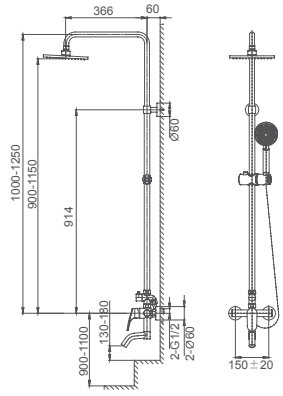

6.057.211-00-000

Single lever kitchen mixer
35mm ceramic cartridge

Select a variant
Matt Black / Chrome /
Gun Metal / Brushed Gold

6.057.461-00-000

**Shower combination
for exposed installation**
35mm ceramic cartridge

Select a variant
Matt Black / Chrome /
Gun Metal / Brushed Gold

6.057.361-00-000

**Shower combination
for exposed installation**
35mm ceramic cartridge

Select a variant
Matt Black / Chrome /
Gun Metal / Brushed Gold

2.098.535-06-000

Slidebar
Stainless steel

Select a variant
Matt Black / Chrome /
Gun Metal / Brushed Gold

3.702.004-76-000

Shower hose
PVC/1.5m

Select a variant
Matt Black / Chrome /
Gun Metal / Brushed Gold