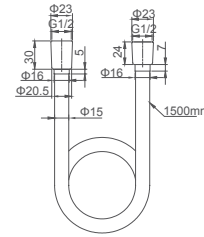

Single lever basin mixer
35mm ceramic cartridge

Drainage accessories:
chosen by customer separately

Select a variant
Matt Black / Chrome /
Gun Metal / Brushed Gold

6.057.311-00-000

**Single lever bath mixer
for exposed installation**
35mm ceramic cartridge

Select a variant
Matt Black / Chrome /
Gun Metal / Brushed Gold

6.057.361-00-000

**Shower combination
for exposed installation**
35mm ceramic cartridge

Select a variant
Matt Black / Chrome /
Gun Metal / Brushed Gold

2.098.535-06-000

Slidebar
Stainless steel

Select a variant
Matt Black / Chrome /
Gun Metal / Brushed Gold

3.702.004-76-000

Shower hose
PVC/1.5m

Select a variant
Matt Black / Chrome /
Gun Metal / Brushed Gold

2.099.537-09-000

Shower holder
Adjustable
ABS

Select a variant
Matt Black / Chrome /
Gun Metal / Brushed Gold

2.982.592-96-601

Single-function handshower
ABS

Select a variant
Matt Black / Chrome /
Gun Metal / Brushed Gold