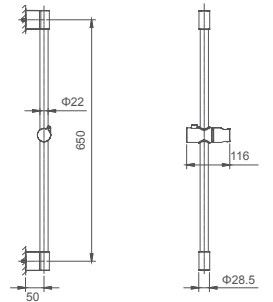

2.098.535-06-000

Slidebar
Stainless steel

Select a variant
Matt Black / Chrome /
Gun Metal / Brushed Gold

3.702.004-76-000

Shower hose
PVC/1.5m

Select a variant
Matt Black / Chrome /
Gun Metal / Brushed Gold