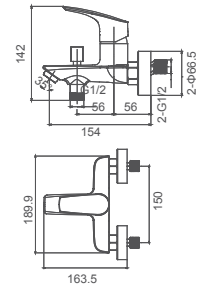

Single lever basin mixer
35mm ceramic cartridge

Drainage accessories:
chosen by customer separately

Select a variant
Matt Black / Chrome /
Gun Metal / Brushed Gold

6.057.311-00-000

**Single lever bath mixer
for exposed installation**
35mm ceramic cartridge

Select a variant
Matt Black / Chrome /
Gun Metal / Brushed Gold

6.057.411-00-000

**Single lever shower mixer
for exposed installation**
35mm ceramic cartridge

Select a variant
Matt Black / Chrome /
Gun Metal / Brushed Gold

6.057.211-00-000

Single lever kitchen mixer
35mm ceramic cartridge

Select a variant
Matt Black / Chrome /
Gun Metal / Brushed Gold

6.057.461-00-000

**Shower combination
for exposed installation**
35mm ceramic cartridge