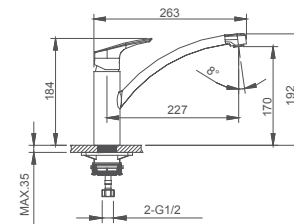

Single lever basin mixer
35mm ceramic cartridge

Drainage accessories:
chosen by customer separately

Select a variant
Matt Black / Chrome /
Gun Metal / Brushed Gold

6.057.311-00-000

**Single lever bath mixer
for exposed installation**
35mm ceramic cartridge

6.057.211-00-000

Single lever kitchen mixer
35mm ceramic cartridge

Select a variant
Matt Black / Chrome /
Gun Metal / Brushed Gold

6.057.461-00-000

**Shower combination
for exposed installation**
35mm ceramic cartridge