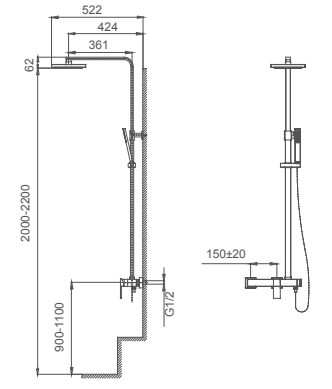

Shower combination for exposed installation
35mm ceramic cartridge

Select a variant
Matt Black / Chrome /
Gun Metal / Brushed Gold