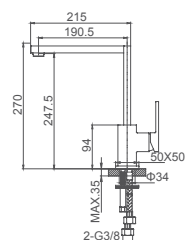

Single lever kitchen mixer
35mm ceramic cartridge

Select a variant
Matt Black / Chrome /
Gun Metal / Brushed Gold