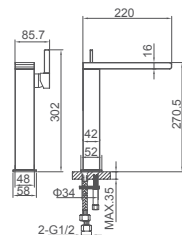

Single lever basin mixer
25mm ceramic cartridge

Drainage accessories:
chosen by customer separately

Select a variant
Matt Black / Chrome /
Gun Metal / Brushed Gold