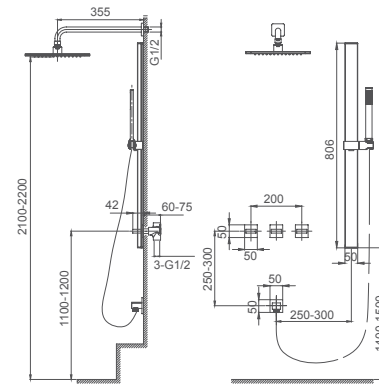

Shower set for concealed installation
1/2" brass cartridge, 90 degrees

Select a variant
Matt Black / Chrome /
Gun Metal / Brushed Gold