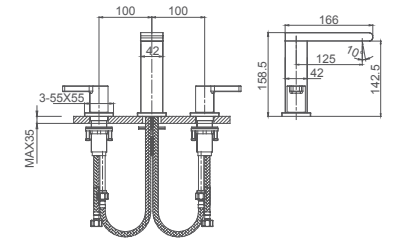

6.017.131-00-000

3-hole basin mixer
1/2" brass cartridge, 90 degrees

Drainage accessories:
chosen by customer separately

Select a variant
Matt Black / Chrome /
Gun Metal / Brushed Gold