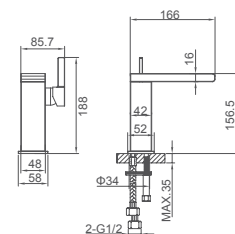

Single lever basin mixer
25mm ceramic cartridge

Drainage accessories:
chosen by customer separately

Select a variant
Matt Black / Chrome /
Gun Metal / Brushed Gold