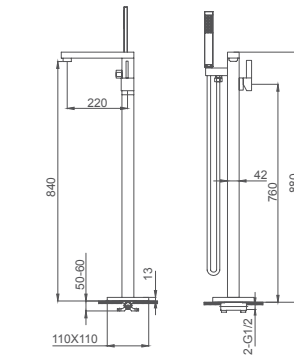

Single lever bath mixer floor-standing
35mm ceramic cartridge

Select a variant
Matt Black / Chrome /
Gun Metal / Brushed Gold