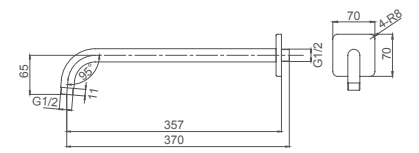

2.099.533-45-000

Wall-mounted shower arm
Connection thread: G1/2

Select a variant
Matt Black / Chrome /
Gun Metal / Brushed Gold