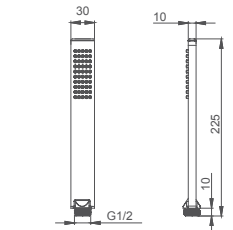

2.981.592-55-000

Single-function handshower
Brass

Select a variant
Matt Black / Chrome /
Gun Metal / Brushed Gold