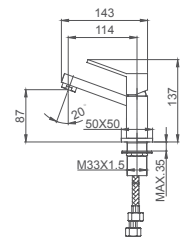

6.051.113-00-000

**Single lever basin mixer**  
25mm ceramic cartridge

**Drainage accessories:**  
chosen by customer separately

**Select a variant**  
Matt Black / Chrome /  
Gun Metal / Brushed Gold

6.051.114-00-000