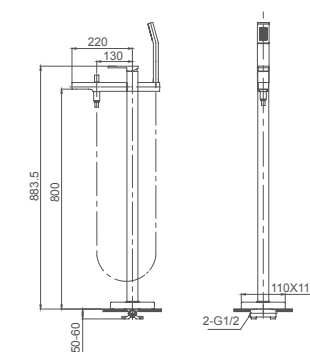

055.372

**Bath mixer for concealed installation**  
1/2" brass cartridge, 90 degrees

**Select a variant**  
Matt Black / Chrome /  
Gun Metal / Brushed Gold

6.055.387-00-000

**Single lever bath mixer floor-standing**  
35mm ceramic cartridge

6.055.385-00-000

**Single lever bath mixer floor-standing**  
35mm ceramic cartridge

**Select a variant**  
Matt Black / Chrome /  
Gun Metal / Brushed Gold

055.477

**Shower set for concealed installation**  
1/2" brass cartridge, 90 degrees