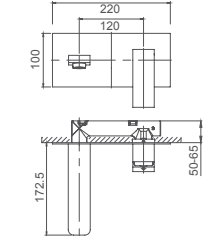

**Single lever basin mixer
for concealed installation**
35mm ceramic cartridge

Drainage accessories:
chosen by customer separately

Select a variant
Matt Black / Chrome /
Gun Metal / Brushed Gold