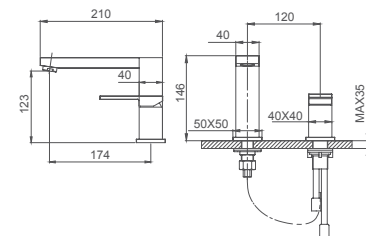

6.055.132-00-000

2-hole basin mixer
35mm ceramic cartridge

Drainage accessories:
chosen by customer separately

Select a variant
Matt Black / Chrome /
Gun Metal / Brushed Gold