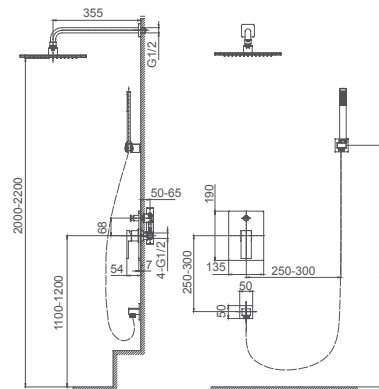

Shower set for concealed installation
35mm ceramic cartridge

Select a variant
Matt Black / Chrome /
Gun Metal / Brushed Gold