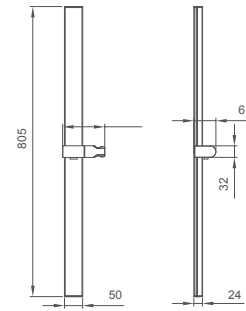

035.476

**Shower set for concealed installation**  
1/2" brass cartridge, 90 degrees

**Select a variant**  
Matt Black / Chrome /  
Gun Metal / Brushed Gold

2.098.535-41-000

**Slidebar**  
Brass

**Select a variant**  
Matt Black / Chrome /  
Gun Metal / Brushed Gold