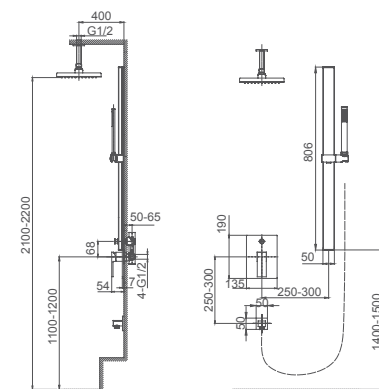

**Select a variant**  
Matt Black / Chrome /  
Gun Metal / Brushed Gold

055.472

**Shower set for concealed installation**  
35mm ceramic cartridge

**Select a variant**  
Matt Black / Chrome /  
Gun Metal / Brushed Gold