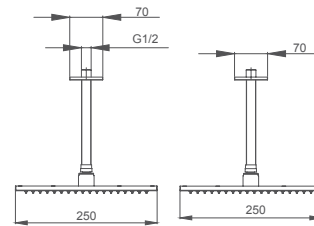

Overhead shower: 2.982.591-73-000
Ceiling-mounted shower arm: 2.099.533-40-000

Select a variant
Matt Black / Chrome /
Gun Metal / Brushed Gold