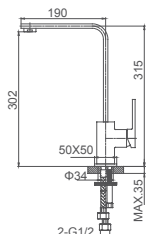

Single lever kitchen mixer
35mm ceramic cartridge

Select a variant
Matt Black / Chrome /
Gun Metal / Brushed Gold