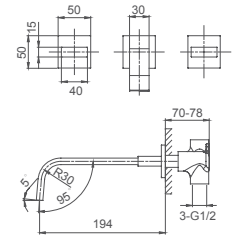

**Double lever basin mixer
for concealed installation**
1/2" brass cartridge, 90 degrees

Drainage accessories:
chosen by customer separately

Select a variant
Matt Black / Chrome /
Gun Metal / Brushed Gold