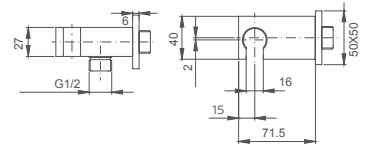

2.099.537-01-000

Shower holder with shower hose connection
Connection thread: G1/2
Brass

Select a variant
Matt Black / Chrome /
Gun Metal / Brushed Gold