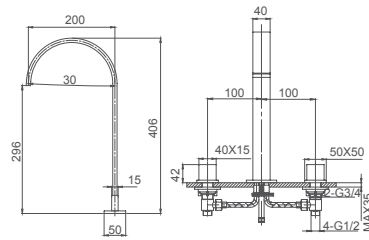

3-hole basin mixer
1/2" brass cartridge, 90 degrees

Drainage accessories:
chosen by customer separately

Select a variant
Matt Black / Chrome /
Gun Metal / Brushed Gold