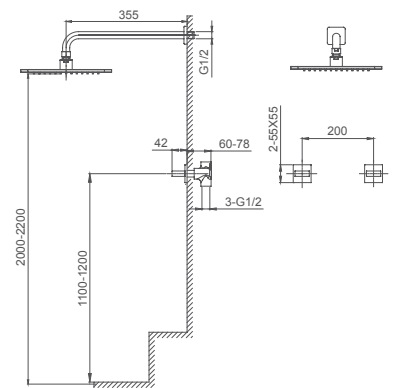

055.477

Shower set for concealed installation
1/2" brass cartridge, 90 degrees

Select a variant
Matt Black / Chrome /
Gun Metal / Brushed Gold