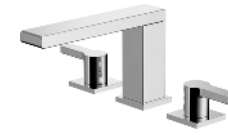

6.035.213-00-000

**3-hole basin mixer**  
1/2" brass cartridge, 90 degrees

**Drainage accessories:**  
chosen by customer separately

**Select a variant**  
Matt Black / Chrome /  
Gun Metal / Brushed Gold

6.017.131-00-000

**3-hole basin mixer**  
1/2" brass cartridge, 90 degrees

**Drainage accessories:**  
chosen by customer separately

**Select a variant**  
Matt Black / Chrome /  
Gun Metal / Brushed Gold