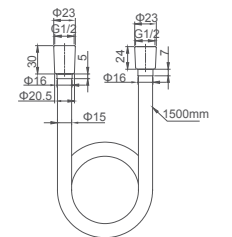

2.099.537-01-000

**Shower holder with shower hose connection**  
Connection thread: G1/2  
Brass

**Select a variant**  
Matt Black / Chrome /  
Gun Metal / Brushed Gold

2.099.533-45-000

**Wall-mounted shower arm**  
Connection thread: G1/2

**Select a variant**  
Matt Black / Chrome /  
Gun Metal / Brushed Gold

3.702.004-76-000

**Shower hose**  
PVC/1.5m

**Select a variant**  
Matt Black / Chrome /  
Gun Metal / Brushed Gold

2.099.524-10-000

**Bath spout with diverter**  
Connection thread: G1/2  
Brass

**Select a variant**  
Matt Black / Chrome /  
Gun Metal / Brushed Gold

2.099.522-40-000

**Bath spout**  
Connection thread: G1/2  
Brass

**Select a variant**  
Matt Black / Chrome /  
Gun Metal / Brushed Gold