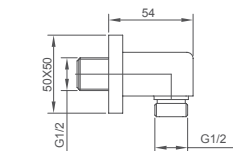

**Select a variant**  
Matt Black / Chrome /  
Gun Metal / Brushed Gold

2.099.539-02-000

**Wall-mounted shower elbow**  
Connection thread: G1/2  
Brass

**Select a variant**  
Matt Black / Chrome /  
Gun Metal / Brushed Gold