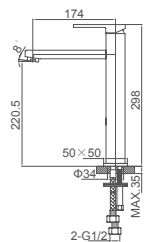

Single lever basin mixer
35mm ceramic cartridge

Drainage accessories:
chosen by customer separately

Select a variant
Matt Black / Chrome /
Gun Metal / Brushed Gold