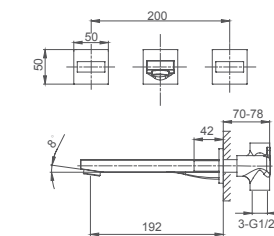

**Double lever basin mixer
for concealed installation**
1/2" brass cartridge, 90 degrees

Drainage accessories:
chosen by customer separately

Select a variant
Matt Black / Chrome /
Gun Metal / Brushed Gold