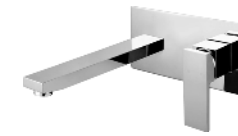

6.017.131-00-000

**3-hole basin mixer**  
1/2" brass cartridge, 90 degrees

**Drainage accessories:**  
chosen by customer separately

**Select a variant**  
Matt Black / Chrome /  
Gun Metal / Brushed Gold

6.035.131-00-000

**3-hole basin mixer**  
1/2" brass cartridge, 90 degrees

**Drainage accessories:**  
chosen by customer separately

**Select a variant**  
Matt Black / Chrome /  
Gun Metal / Brushed Gold

6.055.171-00-000

**Single lever basin mixer  
for concealed installation**  
35mm ceramic cartridge

**Drainage accessories:**  
chosen by customer separately

**Select a variant**  
Matt Black / Chrome /  
Gun Metal / Brushed Gold