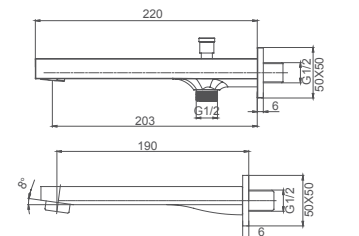

2.099.524-10-000

Bath spout with diverter
Connection thread: G1/2
Brass

Select a variant
Matt Black / Chrome /
Gun Metal / Brushed Gold