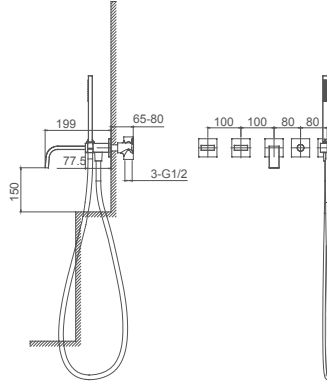

**Double lever basin mixer  
for concealed installation**  
1/2" brass cartridge, 90 degrees

**Drainage accessories:**  
chosen by customer separately

**Select a variant**  
Matt Black / Chrome /  
Gun Metal / Brushed Gold

055.372

**Bath mixer for concealed installation**  
1/2" brass cartridge, 90 degrees

**Select a variant**  
Matt Black / Chrome /  
Gun Metal / Brushed Gold

6.055.387-00-000

**Single lever bath mixer floor-standing**  
35mm ceramic cartridge