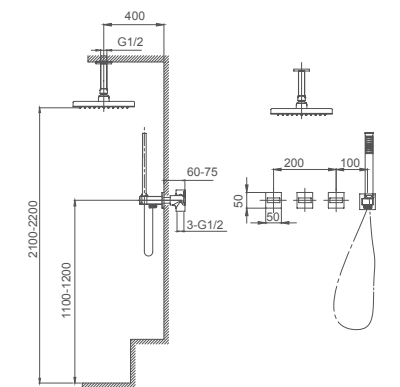

6.055.385-00-000

**Single lever bath mixer floor-standing**  
35mm ceramic cartridge

**Select a variant**  
Matt Black / Chrome /  
Gun Metal / Brushed Gold

055.477

**Shower set for concealed installation**  
1/2" brass cartridge, 90 degrees

**Select a variant**  
Matt Black / Chrome /  
Gun Metal / Brushed Gold

055.471

**Shower set for concealed installation**  
35mm ceramic cartridge

**Select a variant**  
Matt Black / Chrome /  
Gun Metal / Brushed Gold

055.474

**Shower set for concealed installation**  
1/2" brass cartridge, 90 degrees

**Select a variant**  
Matt Black / Chrome /  
Gun Metal / Brushed Gold

055.475

**Shower set for concealed installation**  
1/2" brass cartridge, 90 degrees