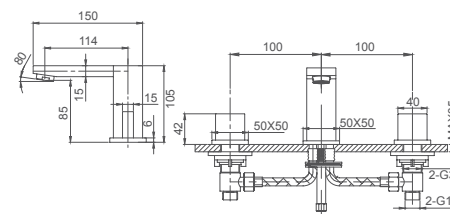

6.035.132-00-000

3-hole basin mixer
1/2" brass cartridge, 90 degrees

Drainage accessories:
chosen by customer separately

Select a variant
Matt Black / Chrome /
Gun Metal / Brushed Gold