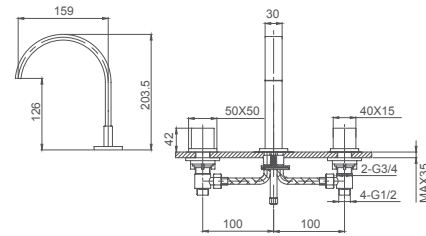

6.035.131-00-000

3-hole basin mixer
1/2" brass cartridge, 90 degrees

Drainage accessories:
chosen by customer separately

Select a variant
Matt Black / Chrome /
Gun Metal / Brushed Gold