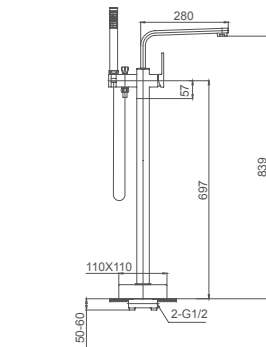

Single lever bath mixer floor-standing
35mm ceramic cartridge

Select a variant
Matt Black / Chrome /
Gun Metal / Brushed Gold