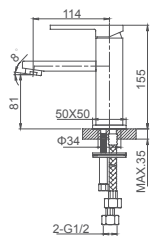

**Select a variant**  
Matt Black / Chrome /  
Gun Metal / Brushed Gold

6.055.111-00-000

**Single lever basin mixer**  
35mm ceramic cartridge

**Drainage accessories:**  
chosen by customer separately

**Select a variant**  
Matt Black / Chrome /  
Gun Metal / Brushed Gold