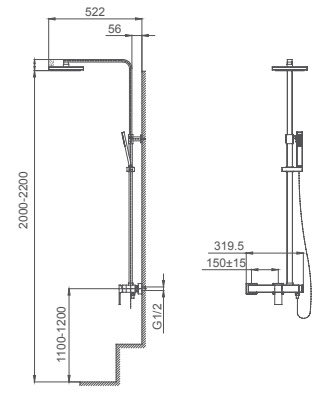

Shower combination for exposed installation
35mm ceramic cartridge

Select a variant
Matt Black / Chrome /
Gun Metal / Brushed Gold