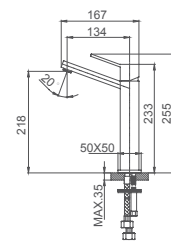

Single lever basin mixer
25mm ceramic cartridge

Drainage accessories:
chosen by customer separately

Select a variant
Matt Black / Chrome /
Gun Metal / Brushed Gold