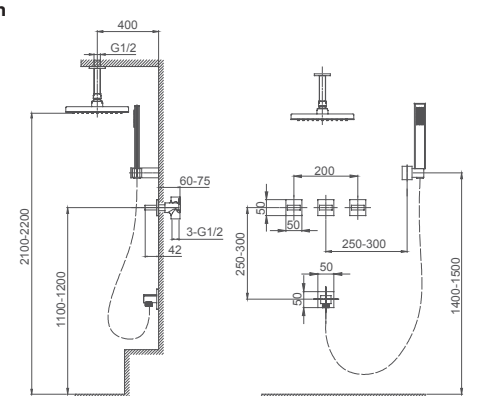

Shower set for concealed installation
1/2" brass cartridge, 90 degrees

Select a variant
Matt Black / Chrome /
Gun Metal / Brushed Gold