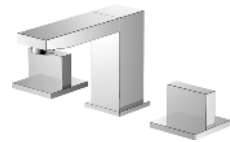

6.035.132-00-000