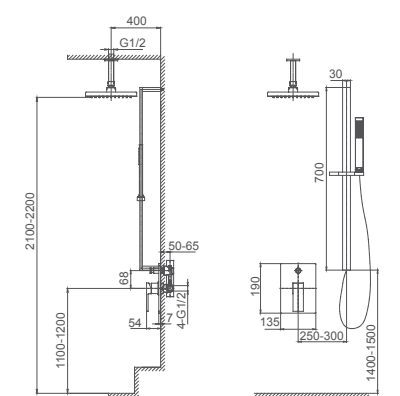

055.471

Shower set for concealed installation
35mm ceramic cartridge

Select a variant
Matt Black / Chrome /
Gun Metal / Brushed Gold