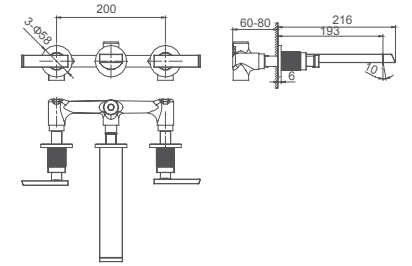

**Select a variant**  
Matt Black / Chrome /  
Gun Metal / Brushed Gold

6.078.332-00-000

**5-hole rim mounted bath mixer**  
1/2" brass cartridge, 90 degrees

**Select a variant**  
Matt Black / Chrome /  
Gun Metal / Brushed Gold

6.078.172-00-000

**Double lever basin mixer for concealed installation**  
1/2" brass cartridge, 90 degrees

**Drainage accessories:**  
chosen by customer separately

**Select a variant**  
Matt Black / Chrome /  
Gun Metal / Brushed Gold