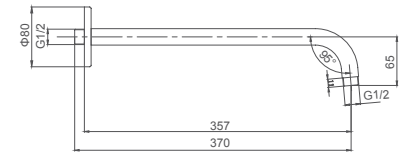

2.099.533-46-000

Wall-mounted shower arm
Connection thread: G1/2

Select a variant
Matt Black / Chrome /
Gun Metal / Brushed Gold