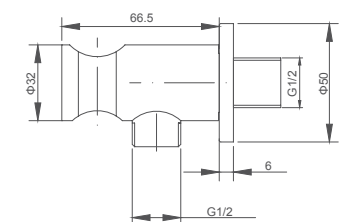

2.099.537-37-000

Shower holder with shower hose connection
Connection thread: G1/2
Brass

Select a variant
Matt Black / Chrome /
Gun Metal / Brushed Gold