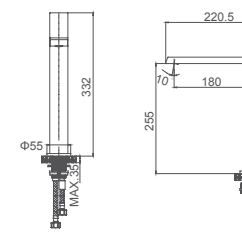

Single lever basin mixer
25mm ceramic cartridge

Drainage accessories:
chosen by customer separately

Select a variant
Matt Black / Chrome /
Gun Metal / Brushed Gold