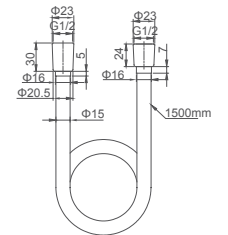

**Select a variant**  
Matt Black / Chrome /  
Gun Metal / Brushed Gold

6.078.390-00-000

**Double lever bath mixer for concealed installation**  
1/2" brass cartridge, 90 degrees

**Select a variant**  
Matt Black / Chrome /  
Gun Metal / Brushed Gold

6.078.490-00-000

**Double lever shower mixer for concealed installation**  
1/2" brass cartridge, 90 degrees

**Select a variant**  
Matt Black / Chrome /  
Gun Metal / Brushed Gold

2.098.535-19-000

**Slidebar**  
Brass

2.099.533-46-000

**Wall-mounted shower arm**  
Connection thread: G1/2

**Select a variant**  
Matt Black / Chrome /  
Gun Metal / Brushed Gold

2.982.592-88-000

**Single-function handshower**  
Brass

**Select a variant**  
Matt Black / Chrome /  
Gun Metal / Brushed Gold

3.702.004-76-000

**Shower hose**  
PVC/1.5m

**Select a variant**  
Matt Black / Chrome /  
Gun Metal / Brushed Gold

2.099.539-01-000

**Wall-mounted shower elbow**  
Connection thread: G1/2  
Brass

**Select a variant**  
Matt Black / Chrome /  
Gun Metal / Brushed Gold