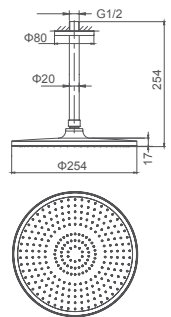

2.099.533-35-000

2.982.591-19-000

Overhead shower: 2.982.591-19-000
Ceiling-mounted shower arm: 2.099.533-35-000

Select a variant
Matt Black / Chrome /
Gun Metal / Brushed Gold