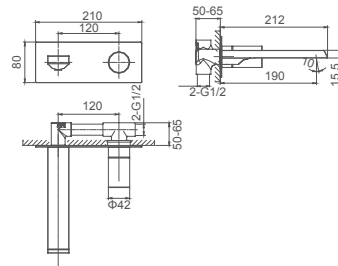

6.078.171-00-507

Single lever basin mixer for concealed installation
35mm ceramic cartridge

Drainage accessories:
chosen by customer separately

Select a variant
Matt Black / Chrome /
Gun Metal / Brushed Gold