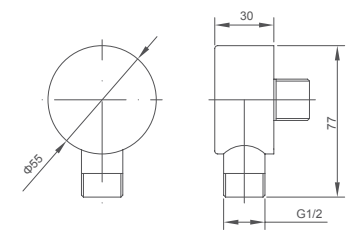

3.702.004-76-000

**Shower hose**  
PVC/1.5m

**Select a variant**  
Matt Black / Chrome /  
Gun Metal / Brushed Gold

2.099.539-01-000

**Wall-mounted shower elbow**  
Connection thread: G1/2  
Brass

**Select a variant**  
Matt Black / Chrome /  
Gun Metal / Brushed Gold