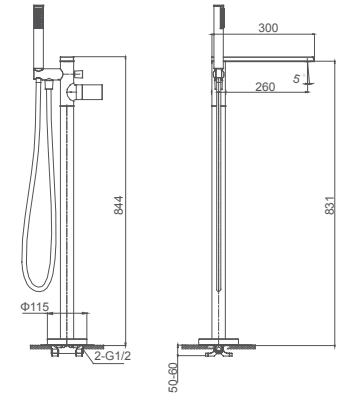

**Select a variant**  
Matt Black / Chrome /  
Gun Metal / Brushed Gold

6.078.181-00-507

**Single lever bath mixer floor-standing**  
35mm ceramic cartridge

**Select a variant**  
Matt Black / Chrome /  
Gun Metal / Brushed Gold

6.078.381-00-507

**Single lever bath mixer floor-standing**  
35mm ceramic cartridge

**Select a variant**  
Matt Black / Chrome /  
Gun Metal / Brushed Gold

078.473

**Shower set for concealed installation**  
35mm ceramic cartridge