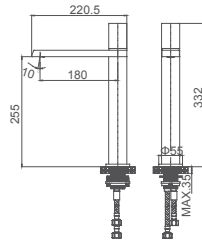

Single lever basin mixer
25mm ceramic cartridge

Drainage accessories:
chosen by customer separately

Select a variant
Matt Black / Chrome /
Gun Metal / Brushed Gold