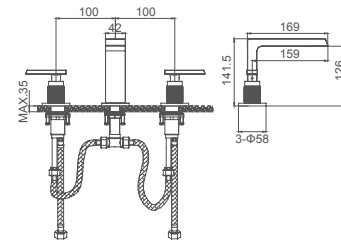

3-hole basin mixer
1/2" brass cartridge, 90 degrees

Drainage accessories:
chosen by customer separately

Select a variant
Matt Black / Chrome /
Gun Metal / Brushed Gold