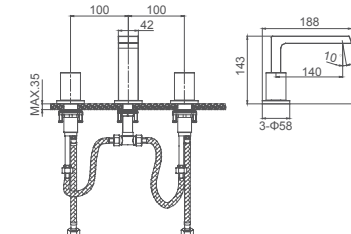

3-hole basin mixer
1/2" brass cartridge, 90 degrees

Drainage accessories:
chosen by customer separately

Select a variant
Matt Black / Chrome /
Gun Metal / Brushed Gold