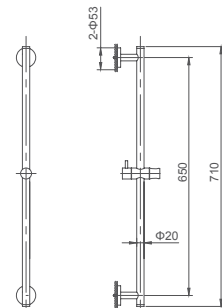

2.098.535-19-000

Slidebar
Brass

Select a variant
Matt Black / Chrome /
Gun Metal / Brushed Gold