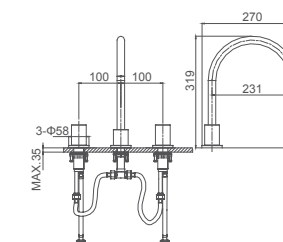

3-hole basin mixer
1/2" brass cartridge, 90 degrees

Drainage accessories:
chosen by customer separately

Select a variant
Matt Black / Chrome /
Gun Metal / Brushed Gold