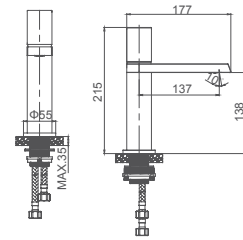

Single lever basin mixer
25mm ceramic cartridge

Drainage accessories:
chosen by customer separately

Select a variant
Matt Black / Chrome /
Gun Metal / Brushed Gold