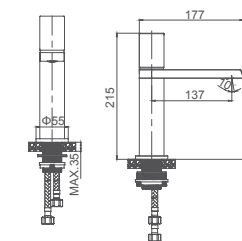

Single lever basin mixer
25mm ceramic cartridge

Drainage accessories:
chosen by customer separately

Select a variant
Matt Black / Chrome /
Gun Metal / Brushed Gold