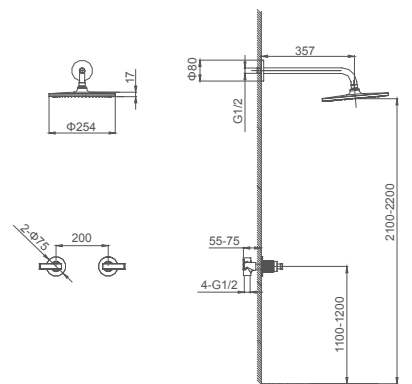

078.472

Shower set for concealed installation
1/2" brass cartridge, 90 degrees

Select a variant
Matt Black / Chrome /
Gun Metal / Brushed Gold