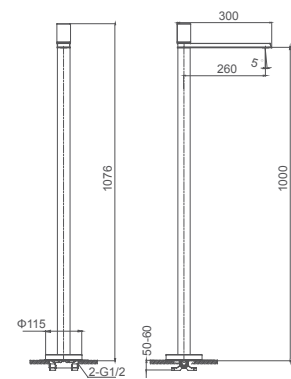

**Select a variant**  
Matt Black / Chrome /  
Gun Metal / Brushed Gold

6.078.181-00-507

**Single lever bath mixer floor-standing**  
35mm ceramic cartridge

**Select a variant**  
Matt Black / Chrome /  
Gun Metal / Brushed Gold