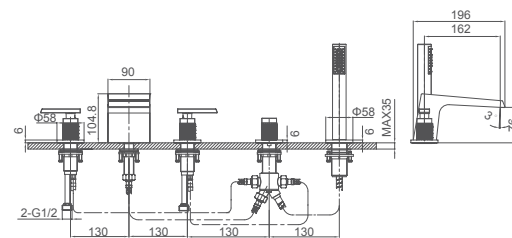

6.078.172-00-000

**Double lever basin mixer for concealed installation**  
1/2" brass cartridge, 90 degrees

**Drainage accessories:**  
chosen by customer separately

**Select a variant**  
Matt Black / Chrome /  
Gun Metal / Brushed Gold