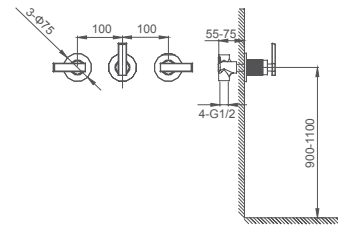

**Select a variant**  
Matt Black / Chrome /  
Gun Metal / Brushed Gold

6.078.390-00-000

**Double lever bath mixer for concealed installation**  
1/2" brass cartridge, 90 degrees

**Select a variant**  
Matt Black / Chrome /  
Gun Metal / Brushed Gold