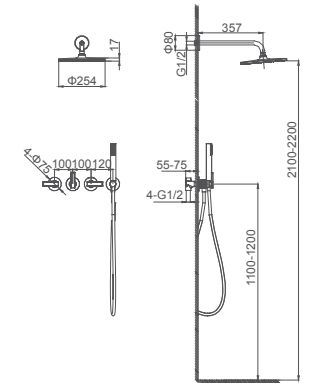

**Select a variant**  
Matt Black / Chrome /  
Gun Metal / Brushed Gold

6.078.332-00-000

**5-hole rim mounted bath mixer**  
1/2" brass cartridge, 90 degrees

**Select a variant**  
Matt Black / Chrome /  
Gun Metal / Brushed Gold

6.078.172-00-000

**Double lever basin mixer for concealed installation**  
1/2" brass cartridge, 90 degrees

**Drainage accessories:**  
chosen by customer separately

**Select a variant**  
Matt Black / Chrome /  
Gun Metal / Brushed Gold

078.471

**Shower set for concealed installation**  
1/2" brass cartridge, 90 degrees

**Select a variant**  
Matt Black / Chrome /  
Gun Metal / Brushed Gold

078.472

**Shower set for concealed installation**  
1/2" brass cartridge, 90 degrees

**Select a variant**  
Matt Black / Chrome /  
Gun Metal / Brushed Gold

6.078.390-00-000

**Double lever bath mixer for concealed installation**  
1/2" brass cartridge, 90 degrees

**Select a variant**  
Matt Black / Chrome /  
Gun Metal / Brushed Gold