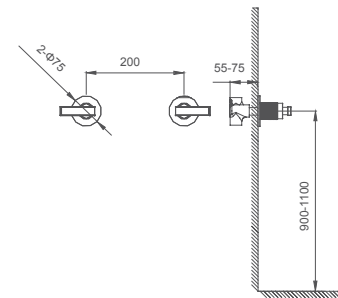

**Select a variant**  
Matt Black / Chrome /  
Gun Metal / Brushed Gold

6.078.390-00-000

**Double lever bath mixer for concealed installation**  
1/2" brass cartridge, 90 degrees

**Select a variant**  
Matt Black / Chrome /  
Gun Metal / Brushed Gold

6.078.490-00-000

**Double lever shower mixer for concealed installation**  
1/2" brass cartridge, 90 degrees

**Select a variant**  
Matt Black / Chrome /  
Gun Metal / Brushed Gold

2.098.535-19-000

**Slidebar**  
Brass