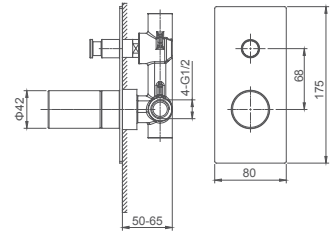

6.078.371-00-507

Single lever bath mixer for concealed installation
35mm ceramic cartridge

Drainage accessories:
chosen by customer separately

Select a variant
Matt Black / Chrome /
Gun Metal / Brushed Gold