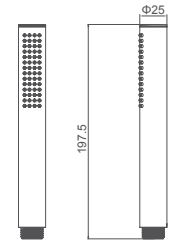

2.099.533-46-000

**Wall-mounted shower arm**  
Connection thread: G1/2

**Select a variant**  
Matt Black / Chrome /  
Gun Metal / Brushed Gold

2.982.592-88-000

**Single-function handshower**  
Brass

**Select a variant**  
Matt Black / Chrome /  
Gun Metal / Brushed Gold