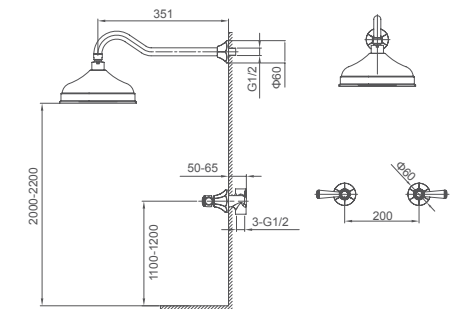

6.061.490-00-000

Double lever shower mixer for concealed installation
1/2" brass cartridge, 90 degrees

Select a variant
Matt Black / Chrome /
Gun Metal / Brushed Gold

6.061.390-00-000

Double lever bath mixer for concealed installation
1/2" brass cartridge, 90 degrees

Select a variant
Matt Black / Chrome /
Gun Metal / Brushed Gold

061.471

Shower set for concealed installation
1/2" brass cartridge, 90 degrees

Select a variant
Matt Black / Chrome /
Gun Metal / Brushed Gold

061.472

Shower set for concealed installation
1/2" brass cartridge, 90 degrees

Select a variant
Matt Black / Chrome /
Gun Metal / Brushed Gold

2.099.533-41-000

Wall-mounted shower arm
Connection thread: G1/2