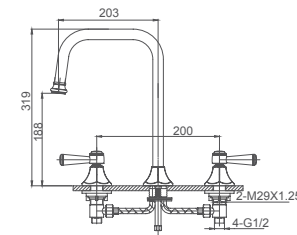

6.061.171-00-000

Double lever basin mixer for concealed installation
1/2" brass cartridge, 90 degrees

Drainage accessories:
chosen by customer separately

Select a variant
Matt Black / Chrome /
Gun Metal / Brushed Gold

6.061.131-00-000

3-hole basin mixer
1/2" brass cartridge, 90 degrees

Drainage accessories:
chosen by customer separately

Select a variant
Matt Black / Chrome /
Gun Metal / Brushed Gold

6.061.332-00-000

4-hole rim mounted bath mixer
1/2" brass cartridge, 90 degrees

Select a variant
Matt Black / Chrome /
Gun Metal / Brushed Gold

6.061.132-01-000

3-hole basin mixer
1/2" brass cartridge, 90 degrees

Drainage accessories:
chosen by customer separately

Select a variant
Matt Black / Chrome /
Gun Metal / Brushed Gold

6.061.490-00-000

Double lever shower mixer for concealed installation
1/2" brass cartridge, 90 degrees

Select a variant
Matt Black / Chrome /
Gun Metal / Brushed Gold

6.061.390-00-000

Double lever bath mixer for concealed installation
1/2" brass cartridge, 90 degrees