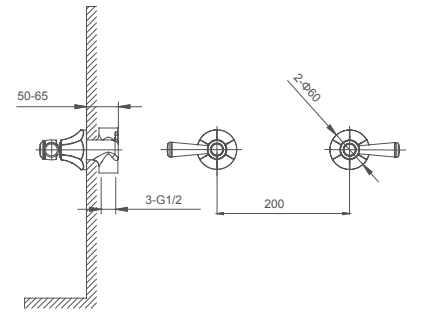

6.061.171-00-000

Double lever basin mixer for concealed installation
1/2" brass cartridge, 90 degrees

Drainage accessories:
chosen by customer separately

Select a variant
Matt Black / Chrome /
Gun Metal / Brushed Gold

Select a variant
Matt Black / Chrome /
Gun Metal / Brushed Gold

6.061.132-01-000

3-hole basin mixer
1/2" brass cartridge, 90 degrees

Drainage accessories:
chosen by customer separately

Select a variant
Matt Black / Chrome /
Gun Metal / Brushed Gold

6.061.490-00-000

Double lever shower mixer for concealed installation
1/2" brass cartridge, 90 degrees

Select a variant
Matt Black / Chrome /
Gun Metal / Brushed Gold

6.061.390-00-000

Double lever bath mixer for concealed installation
1/2" brass cartridge, 90 degrees