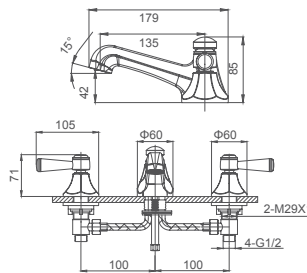

6.061.171-00-000

Double lever basin mixer for concealed installation
1/2" brass cartridge, 90 degrees

Drainage accessories:
chosen by customer separately

Select a variant
Matt Black / Chrome /
Gun Metal / Brushed Gold

6.061.131-00-000

3-hole basin mixer
1/2" brass cartridge, 90 degrees

Drainage accessories:
chosen by customer separately

Select a variant
Matt Black / Chrome /
Gun Metal / Brushed Gold

6.061.332-00-000

4-hole rim mounted bath mixer
1/2" brass cartridge, 90 degrees

Select a variant
Matt Black / Chrome /
Gun Metal / Brushed Gold

6.061.132-01-000

3-hole basin mixer
1/2" brass cartridge, 90 degrees

Drainage accessories:
chosen by customer separately

Select a variant
Matt Black / Chrome /
Gun Metal / Brushed Gold

061.472

Shower set for concealed installation
1/2" brass cartridge, 90 degrees

Select a variant
Matt Black / Chrome /
Gun Metal / Brushed Gold

2.099.533-41-000

Wall-mounted shower arm
Connection thread: G1/2