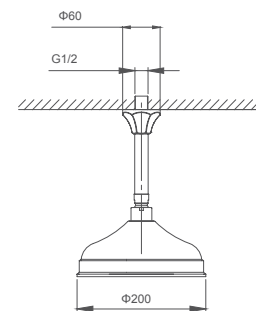

Overhead shower: 2.982.591-32-000
Ceiling-mounted shower arm: 2.099.533-44-000

Select a variant
Matt Black / Chrome /
Gun Metal / Brushed Gold