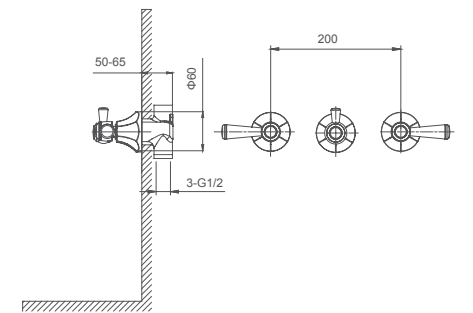

6.061.171-00-000

Double lever basin mixer for concealed installation
1/2" brass cartridge, 90 degrees

Drainage accessories:
chosen by customer separately

Select a variant
Matt Black / Chrome /
Gun Metal / Brushed Gold

6.061.490-00-000

Double lever shower mixer for concealed installation
1/2" brass cartridge, 90 degrees

Select a variant
Matt Black / Chrome /
Gun Metal / Brushed Gold

6.061.390-00-000

Double lever bath mixer for concealed installation
1/2" brass cartridge, 90 degrees

Select a variant
Matt Black / Chrome /
Gun Metal / Brushed Gold

061.471

Shower set for concealed installation
1/2" brass cartridge, 90 degrees

Select a variant
Matt Black / Chrome /
Gun Metal / Brushed Gold

061.472

Shower set for concealed installation
1/2" brass cartridge, 90 degrees

Select a variant
Matt Black / Chrome /
Gun Metal / Brushed Gold

2.099.533-41-000

Wall-mounted shower arm
Connection thread: G1/2