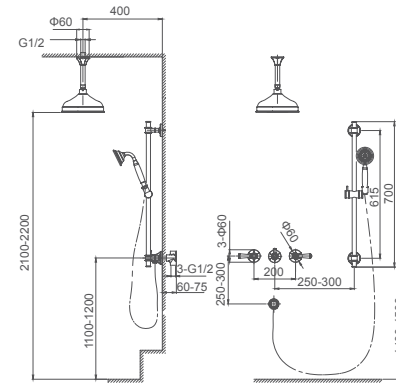

6.061.171-00-000

Double lever basin mixer for concealed installation
1/2" brass cartridge, 90 degrees

Drainage accessories:
chosen by customer separately

Select a variant
Matt Black / Chrome /
Gun Metal / Brushed Gold

6.061.490-00-000

Double lever shower mixer for concealed installation
1/2" brass cartridge, 90 degrees

Select a variant
Matt Black / Chrome /
Gun Metal / Brushed Gold

6.061.390-00-000

Double lever bath mixer for concealed installation
1/2" brass cartridge, 90 degrees

Select a variant
Matt Black / Chrome /
Gun Metal / Brushed Gold

061.471

Shower set for concealed installation
1/2" brass cartridge, 90 degrees

Select a variant
Matt Black / Chrome /
Gun Metal / Brushed Gold

061.472

Shower set for concealed installation
1/2" brass cartridge, 90 degrees

Select a variant
Matt Black / Chrome /
Gun Metal / Brushed Gold

2.099.533-41-000

Wall-mounted shower arm
Connection thread: G1/2