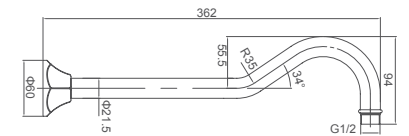

Wall-mounted shower arm
Connection thread: G1/2

Select a variant
Matt Black / Chrome /
Gun Metal / Brushed Gold