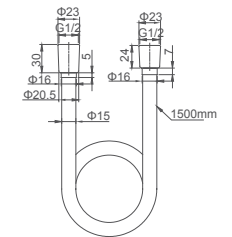

6.061.490-00-000

Double lever shower mixer for concealed installation
1/2" brass cartridge, 90 degrees

Select a variant
Matt Black / Chrome /
Gun Metal / Brushed Gold

6.061.390-00-000

Double lever bath mixer for concealed installation
1/2" brass cartridge, 90 degrees

Select a variant
Matt Black / Chrome /
Gun Metal / Brushed Gold

061.471

Shower set for concealed installation
1/2" brass cartridge, 90 degrees

Select a variant
Matt Black / Chrome /
Gun Metal / Brushed Gold

061.472

Shower set for concealed installation
1/2" brass cartridge, 90 degrees

Select a variant
Matt Black / Chrome /
Gun Metal / Brushed Gold

2.099.533-41-000

Wall-mounted shower arm
Connection thread: G1/2

Select a variant
Matt Black / Chrome /
Gun Metal / Brushed Gold

3.702.004-76-000

Shower hose
PVC/1.5m

Select a variant
Matt Black / Chrome /
Gun Metal / Brushed Gold

2.099.533-44-000
2.982.591-32-000

Overhead shower: 2.982.591-32-000
Ceiling-mounted shower arm: 2.099.533-44-000