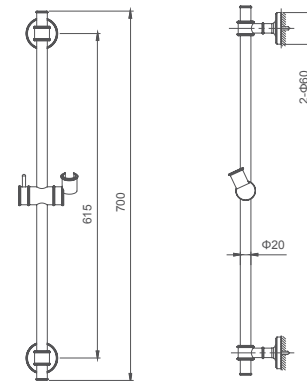

6.061.490-00-000

Double lever shower mixer for concealed installation
1/2" brass cartridge, 90 degrees

Select a variant
Matt Black / Chrome /
Gun Metal / Brushed Gold

6.061.390-00-000

Double lever bath mixer for concealed installation
1/2" brass cartridge, 90 degrees

Select a variant
Matt Black / Chrome /
Gun Metal / Brushed Gold

061.471

Shower set for concealed installation
1/2" brass cartridge, 90 degrees

Select a variant
Matt Black / Chrome /
Gun Metal / Brushed Gold

061.472

Shower set for concealed installation
1/2" brass cartridge, 90 degrees

Select a variant
Matt Black / Chrome /
Gun Metal / Brushed Gold

2.099.533-41-000

Wall-mounted shower arm
Connection thread: G1/2

Select a variant
Matt Black / Chrome /
Gun Metal / Brushed Gold

3.702.004-76-000

Shower hose
PVC/1.5m

Select a variant
Matt Black / Chrome /
Gun Metal / Brushed Gold

2.099.533-44-000
2.982.591-32-000

Overhead shower: 2.982.591-32-000
Ceiling-mounted shower arm: 2.099.533-44-000