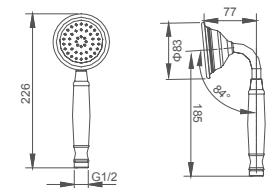

Select a variant
Matt Black / Chrome /
Gun Metal / Brushed Gold

061.471

Shower set for concealed installation
1/2" brass cartridge, 90 degrees

Select a variant
Matt Black / Chrome /
Gun Metal / Brushed Gold

061.472

Shower set for concealed installation
1/2" brass cartridge, 90 degrees

Select a variant
Matt Black / Chrome /
Gun Metal / Brushed Gold

2.099.533-41-000

Wall-mounted shower arm
Connection thread: G1/2

Select a variant
Matt Black / Chrome /
Gun Metal / Brushed Gold

2.982.592-87-000

Single-function handshower

Stainless steel

Select a variant
Matt Black / Chrome /
Gun Metal / Brushed Gold

2.098.535-20-000

Slidebar
Brass

Select a variant
Matt Black / Chrome /
Gun Metal / Brushed Gold

3.702.004-76-000

Shower hose
PVC/1.5m

Select a variant
Matt Black / Chrome /
Gun Metal / Brushed Gold

2.099.533-44-000
2.982.591-32-000

Overhead shower: 2.982.591-32-000
Ceiling-mounted shower arm: 2.099.533-44-000