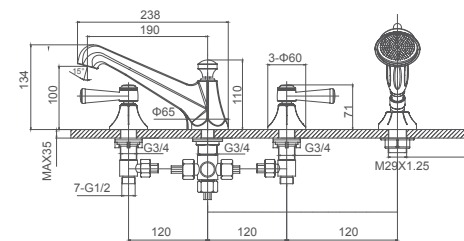

6.061.171-00-000

Double lever basin mixer for concealed installation
1/2" brass cartridge, 90 degrees

Drainage accessories:
chosen by customer separately

Select a variant
Matt Black / Chrome /
Gun Metal / Brushed Gold

6.061.131-00-000

3-hole basin mixer
1/2" brass cartridge, 90 degrees

Drainage accessories:
chosen by customer separately

Select a variant
Matt Black / Chrome /
Gun Metal / Brushed Gold

6.061.332-00-000

4-hole rim mounted bath mixer
1/2" brass cartridge, 90 degrees

Select a variant
Matt Black / Chrome /
Gun Metal / Brushed Gold

6.061.132-01-000

3-hole basin mixer
1/2" brass cartridge, 90 degrees

Drainage accessories:
chosen by customer separately

Select a variant
Matt Black / Chrome /
Gun Metal / Brushed Gold

6.061.490-00-000

Double lever shower mixer for concealed installation
1/2" brass cartridge, 90 degrees

Select a variant
Matt Black / Chrome /
Gun Metal / Brushed Gold

6.061.390-00-000

Double lever bath mixer for concealed installation
1/2" brass cartridge, 90 degrees