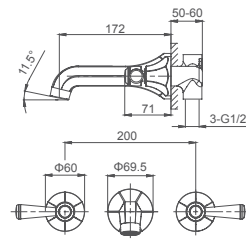

6.061.171-00-000

Double lever basin mixer for concealed installation
1/2" brass cartridge, 90 degrees

Drainage accessories:
chosen by customer separately

Select a variant
Matt Black / Chrome /
Gun Metal / Brushed Gold

061.472

Shower set for concealed installation
1/2" brass cartridge, 90 degrees

Select a variant
Matt Black / Chrome /
Gun Metal / Brushed Gold

2.099.533-41-000

Wall-mounted shower arm
Connection thread: G1/2