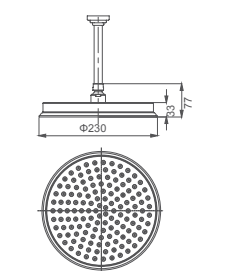

6.024.371-00-000

Bath mixer for concealed installation
35mm ceramic cartridge

Select a variant
Matt Black / Chrome /
Gun Metal / Brushed Gold

6.024.381-00-000

Single lever bath mixer floor-standing
35mm ceramic cartridge

Select a variant
Matt Black / Chrome /
Gun Metal / Brushed Gold

024.473

Shower set for concealed installation
35mm ceramic cartridge

Select a variant
Matt Black / Chrome /
Gun Metal / Brushed Gold

6.024.461-00-000

Shower combination for exposed installation
35mm ceramic cartridge

Select a variant
Matt Black / Chrome /
Gun Metal / Brushed Gold

6.024.361-00-000

Shower combination for exposed installation
35mm ceramic cartridge

Select a variant
Matt Black / Chrome /
Gun Metal / Brushed Gold

2.098.535-20-000

Slidebar
Brass

Select a variant
Matt Black / Chrome /
Gun Metal / Brushed Gold

2.099.533-44-000

2.981.591-38-000

Overhead shower: 2.981.591-38-000
Ceiling-mounted shower arm: 2.099.533-44-000

Select a variant
Matt Black / Chrome /
Gun Metal / Brushed Gold