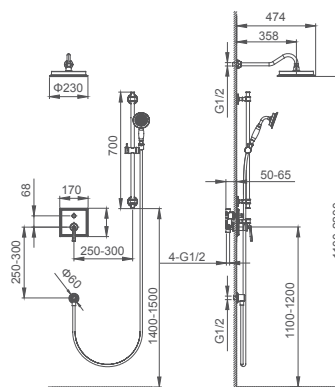

6.024.371-00-000

Bath mixer for concealed installation
35mm ceramic cartridge

Select a variant
Matt Black / Chrome /
Gun Metal / Brushed Gold

6.024.381-00-000

Single lever bath mixer floor-standing
35mm ceramic cartridge

Select a variant
Matt Black / Chrome /
Gun Metal / Brushed Gold

024.473

Shower set for concealed installation
35mm ceramic cartridge

Select a variant
Matt Black / Chrome /
Gun Metal / Brushed Gold

6.024.461-00-000

Shower combination for exposed installation
35mm ceramic cartridge

Select a variant
Matt Black / Chrome /
Gun Metal / Brushed Gold

6.024.361-00-000

Shower combination for exposed installation
35mm ceramic cartridge

Select a variant
Matt Black / Chrome /
Gun Metal / Brushed Gold

2.098.535-20-000

Slidebar
Brass

Select a variant
Matt Black / Chrome /
Gun Metal / Brushed Gold

2.099.533-44-000

2.981.591-38-000

Overhead shower: 2.981.591-38-000
Ceiling-mounted shower arm: 2.099.533-44-000

Select a variant
Matt Black / Chrome /
Gun Metal / Brushed Gold