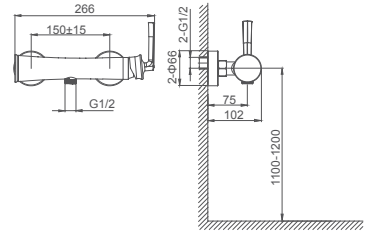

6.024.411-00-000

Single lever shower mixer for exposed installation
35mm ceramic cartridge

Select a variant
Matt Black / Chrome /
Gun Metal / Brushed Gold