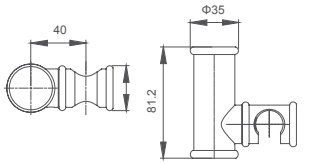

Select a variant
Matt Black / Chrome /
Gun Metal / Brushed Gold

2.099.537-20-000

Shower holder
Connection thread: G1/2
Brass

Select a variant
Matt Black / Chrome /
Gun Metal / Brushed Gold

2.099.537-39-000