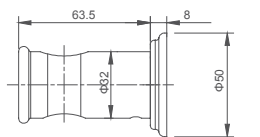

Shower holder with shower hose connection
Connection thread: G1/2
Brass

Select a variant
Matt Black / Chrome /
Gun Metal / Brushed Gold

2.099.537-17-000

Shower holder
Fixed position
Brass

Select a variant
Matt Black / Chrome /
Gun Metal / Brushed Gold