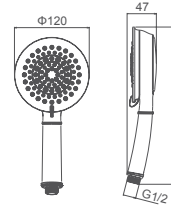

2.982.592-85-000

5-function handheld showerer
ABS

Select a variant
Matt Black / Chrome /
Gun Metal / Brushed Gold

2.982.592-87-000

Single-function handheld showerer
Stainless steel

Select a variant
Matt Black / Chrome /
Gun Metal / Brushed Gold

3.702.004-76-000

Shower hose
PVC/1.5m

Select a variant
Matt Black / Chrome /
Gun Metal / Brushed Gold

2.099.533-36-000

Wall-mounted shower arm
Connection thread: G1/2

Select a variant
Matt Black / Chrome /
Gun Metal / Brushed Gold

2.099.522-04-000

Bath spout
Connection thread: G1/2
Brass

Select a variant
Matt Black / Chrome /
Gun Metal / Brushed Gold

2.099.533-44-000

Ceiling-mounted shower arm

Select a variant
Matt Black / Chrome /
Gun Metal / Brushed Gold

2.099.537-20-000

Shower holder
Connection thread: G1/2
Brass

Select a variant
Matt Black / Chrome /
Gun Metal / Brushed Gold

2.099.537-39-000

Shower holder with shower hose connection
Connection thread: G1/2
Brass

Select a variant
Matt Black / Chrome /
Gun Metal / Brushed Gold

2.099.537-17-000

Shower holder
Fixed position
Brass

Select a variant
Matt Black / Chrome /
Gun Metal / Brushed Gold

2.099.539-16-000

Wall-mounted shower elbow
Connection thread: G1/2
Brass

Select a variant
Matt Black / Chrome /
Gun Metal / Brushed Gold