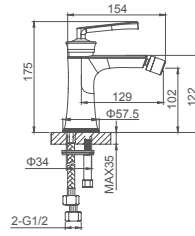

6.024.111-00-000

Single lever basin mixer
35mm ceramic cartridge

Drainage accessories:
chosen by customer separately

Select a variant
Matt Black / Chrome /
Gun Metal / Brushed Gold

6.024.112-00-000

Single lever basin mixer
35mm ceramic cartridge

Drainage accessories:
chosen by customer separately

Select a variant
Matt Black / Chrome /
Gun Metal / Brushed Gold

6.024.114-00-000

Single lever basin mixer
35mm ceramic cartridge

Drainage accessories:
chosen by customer separately

Select a variant
Matt Black / Chrome /
Gun Metal / Brushed Gold

6.024.501-00-000

Single lever bidet mixer
35mm ceramic cartridge

Drainage accessories:
chosen by customer separately

Select a variant
Matt Black / Chrome /
Gun Metal / Brushed Gold

6.024.131-00-000

3-hole basin mixer
1/2" brass cartridge, 90 degrees

Drainage accessories:
chosen by customer separately

Select a variant
Matt Black / Chrome /
Gun Metal / Brushed Gold

6.024.331-00-000

4-hole rim mounted bath mixer
1/2" brass cartridge, 90 degrees

Select a variant
Matt Black / Chrome /
Gun Metal / Brushed Gold

6.024.171-00-000

Double lever basin mixer for concealed installation
1/2" brass cartridge, 90 degrees

Drainage accessories:
chosen by customer separately

Select a variant
Matt Black / Chrome /
Gun Metal / Brushed Gold

6.024.170-01-000

Single lever basin mixer for concealed installation
35mm ceramic cartridge

Drainage accessories:
chosen by customer separately

Select a variant
Matt Black / Chrome /
Gun Metal / Brushed Gold

6.024.411-00-000

Single lever shower mixer for exposed installation
35mm ceramic cartridge

Select a variant
Matt Black / Chrome /
Gun Metal / Brushed Gold

6.024.311-00-000

Single lever bath mixer for exposed installation
35mm ceramic cartridge