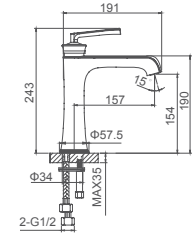

6.024.111-00-000

Single lever basin mixer
35mm ceramic cartridge

Drainage accessories:
chosen by customer separately

Select a variant
Matt Black / Chrome /
Gun Metal / Brushed Gold

6.024.112-00-000

Single lever basin mixer
35mm ceramic cartridge

Drainage accessories:
chosen by customer separately

Select a variant
Matt Black / Chrome /
Gun Metal / Brushed Gold

6.024.114-00-000

Single lever basin mixer
35mm ceramic cartridge

Drainage accessories:
chosen by customer separately

Select a variant
Matt Black / Chrome /
Gun Metal / Brushed Gold

6.024.501-00-000

Single lever bidet mixer
35mm ceramic cartridge

Drainage accessories:
chosen by customer separately

Select a variant
Matt Black / Chrome /
Gun Metal / Brushed Gold

6.024.131-00-000

3-hole basin mixer
1/2" brass cartridge, 90 degrees

Drainage accessories:
chosen by customer separately

Select a variant
Matt Black / Chrome /
Gun Metal / Brushed Gold

6.024.331-00-000

4-hole rim mounted bath mixer
1/2" brass cartridge, 90 degrees

Select a variant
Matt Black / Chrome /
Gun Metal / Brushed Gold

6.024.171-00-000

Double lever basin mixer for concealed installation
1/2" brass cartridge, 90 degrees

Drainage accessories:
chosen by customer separately

Select a variant
Matt Black / Chrome /
Gun Metal / Brushed Gold

6.024.170-01-000

Single lever basin mixer for concealed installation
35mm ceramic cartridge

Drainage accessories:
chosen by customer separately

Select a variant
Matt Black / Chrome /
Gun Metal / Brushed Gold

6.024.411-00-000

Single lever shower mixer for exposed installation
35mm ceramic cartridge

Select a variant
Matt Black / Chrome /
Gun Metal / Brushed Gold

6.024.311-00-000

Single lever bath mixer for exposed installation
35mm ceramic cartridge