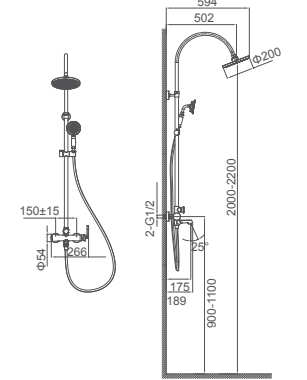

Select a variant
Matt Black / Chrome /
Gun Metal / Brushed Gold

6.024.171-00-000

Double lever basin mixer for concealed installation
1/2" brass cartridge, 90 degrees

Drainage accessories:
chosen by customer separately

024.473

Shower set for concealed installation
35mm ceramic cartridge

Select a variant
Matt Black / Chrome /
Gun Metal / Brushed Gold

6.024.461-00-000

Shower combination for exposed installation
35mm ceramic cartridge

Select a variant
Matt Black / Chrome /
Gun Metal / Brushed Gold

6.024.361-00-000

Shower combination for exposed installation
35mm ceramic cartridge

Select a variant
Matt Black / Chrome /
Gun Metal / Brushed Gold

2.098.535-20-000

Slidebar
Brass

Select a variant
Matt Black / Chrome /
Gun Metal / Brushed Gold

2.099.533-44-000

2.981.591-38-000

Overhead shower: 2.981.591-38-000
Ceiling-mounted shower arm: 2.099.533-44-000