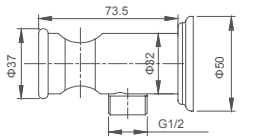

Shower holder with shower hose connection
Connection thread: G1/2
Brass

Select a variant
Matt Black / Chrome /
Gun Metal / Brushed Gold