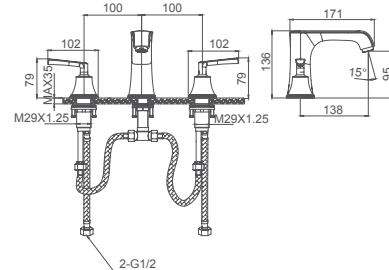

6.024.111-00-000

Single lever basin mixer
35mm ceramic cartridge

Drainage accessories:
chosen by customer separately

Select a variant
Matt Black / Chrome /
Gun Metal / Brushed Gold

6.024.112-00-000

Single lever basin mixer
35mm ceramic cartridge

Drainage accessories:
chosen by customer separately

Select a variant
Matt Black / Chrome /
Gun Metal / Brushed Gold

6.024.114-00-000

Single lever basin mixer
35mm ceramic cartridge

Drainage accessories:
chosen by customer separately

Select a variant
Matt Black / Chrome /
Gun Metal / Brushed Gold

6.024.501-00-000

Single lever bidet mixer
35mm ceramic cartridge

Drainage accessories:
chosen by customer separately

Select a variant
Matt Black / Chrome /
Gun Metal / Brushed Gold

6.024.131-00-000

3-hole basin mixer
1/2" brass cartridge, 90 degrees

Drainage accessories:
chosen by customer separately

Select a variant
Matt Black / Chrome /
Gun Metal / Brushed Gold

6.024.331-00-000

4-hole rim mounted bath mixer
1/2" brass cartridge, 90 degrees

Select a variant
Matt Black / Chrome /
Gun Metal / Brushed Gold

6.024.171-00-000

Double lever basin mixer for concealed installation
1/2" brass cartridge, 90 degrees

Drainage accessories:
chosen by customer separately

Select a variant
Matt Black / Chrome /
Gun Metal / Brushed Gold

6.024.170-01-000

Single lever basin mixer for concealed installation
35mm ceramic cartridge

Drainage accessories:
chosen by customer separately

Select a variant
Matt Black / Chrome /
Gun Metal / Brushed Gold

6.024.411-00-000

Single lever shower mixer for exposed installation
35mm ceramic cartridge

Select a variant
Matt Black / Chrome /
Gun Metal / Brushed Gold

6.024.311-00-000

Single lever bath mixer for exposed installation
35mm ceramic cartridge