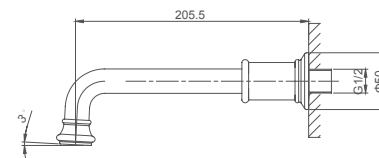

Select a variant
Matt Black / Chrome /
Gun Metal / Brushed Gold

2.099.522-04-000

Bath spout
Connection thread: G1/2
Brass

Select a variant
Matt Black / Chrome /
Gun Metal / Brushed Gold

2.099.533-44-000

Ceiling-mounted shower arm