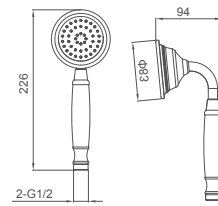

Select a variant
Matt Black / Chrome /
Gun Metal / Brushed Gold

6.024.171-00-000

Double lever basin mixer for concealed installation
1/2" brass cartridge, 90 degrees

Drainage accessories:
chosen by customer separately

Select a variant
Matt Black / Chrome /
Gun Metal / Brushed Gold

3.702.004-76-000

Shower hose
PVC/1.5m

Select a variant
Matt Black / Chrome /
Gun Metal / Brushed Gold

2.099.533-36-000

Wall-mounted shower arm
Connection thread: G1/2