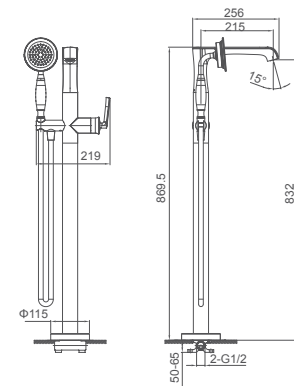

Select a variant
Matt Black / Chrome /
Gun Metal / Brushed Gold

6.024.381-00-000

Single lever bath mixer floor-standing
35mm ceramic cartridge

Select a variant
Matt Black / Chrome /
Gun Metal / Brushed Gold