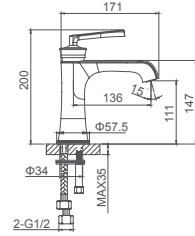

6.024.111-00-000

Single lever basin mixer
35mm ceramic cartridge

Drainage accessories:
chosen by customer separately

Select a variant
Matt Black / Chrome /
Gun Metal / Brushed Gold

6.024.112-00-000

Single lever basin mixer
35mm ceramic cartridge