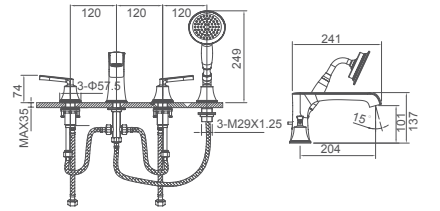

6.024.131-00-000

3-hole basin mixer
1/2" brass cartridge, 90 degrees

Drainage accessories:
chosen by customer separately

Select a variant
Matt Black / Chrome /
Gun Metal / Brushed Gold

6.024.331-00-000

4-hole rim mounted bath mixer
1/2" brass cartridge, 90 degrees

Select a variant
Matt Black / Chrome /
Gun Metal / Brushed Gold

6.024.171-00-000

Double lever basin mixer for concealed installation
1/2" brass cartridge, 90 degrees

Drainage accessories:
chosen by customer separately