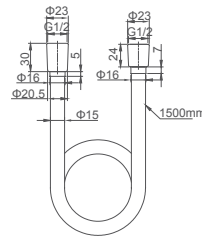

Select a variant
Matt Black / Chrome /
Gun Metal / Brushed Gold

3.702.004-76-000

Shower hose
PVC/1.5m

Select a variant
Matt Black / Chrome /
Gun Metal / Brushed Gold

2.099.533-36-000

Wall-mounted shower arm
Connection thread: G1/2

Select a variant
Matt Black / Chrome /
Gun Metal / Brushed Gold

2.099.522-04-000

Bath spout
Connection thread: G1/2
Brass

Select a variant
Matt Black / Chrome /
Gun Metal / Brushed Gold

2.099.533-44-000

Ceiling-mounted shower arm