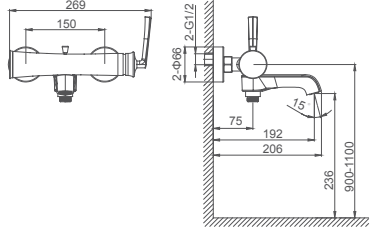

6.024.311-00-000

Single lever bath mixer for exposed installation
35mm ceramic cartridge

Select a variant
Matt Black / Chrome /
Gun Metal / Brushed Gold