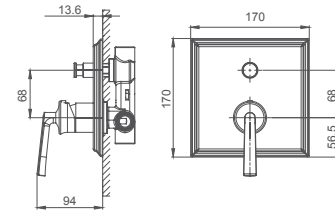

6.024.371-00-000

Bath mixer for concealed installation
35mm ceramic cartridge

Select a variant
Matt Black / Chrome /
Gun Metal / Brushed Gold