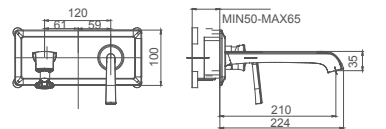

6.024.111-00-000

Single lever basin mixer
35mm ceramic cartridge

Drainage accessories:
chosen by customer separately

Select a variant
Matt Black / Chrome /
Gun Metal / Brushed Gold

6.024.112-00-000

Single lever basin mixer
35mm ceramic cartridge

Drainage accessories:
chosen by customer separately

Select a variant
Matt Black / Chrome /
Gun Metal / Brushed Gold

6.024.114-00-000

Single lever basin mixer
35mm ceramic cartridge

Drainage accessories:
chosen by customer separately

Select a variant
Matt Black / Chrome /
Gun Metal / Brushed Gold

6.024.501-00-000

Single lever bidet mixer
35mm ceramic cartridge

Drainage accessories:
chosen by customer separately

Select a variant
Matt Black / Chrome /
Gun Metal / Brushed Gold

6.024.131-00-000

3-hole basin mixer
1/2" brass cartridge, 90 degrees

Drainage accessories:
chosen by customer separately

Select a variant
Matt Black / Chrome /
Gun Metal / Brushed Gold

6.024.331-00-000

4-hole rim mounted bath mixer
1/2" brass cartridge, 90 degrees

Select a variant
Matt Black / Chrome /
Gun Metal / Brushed Gold

6.024.171-00-000

Double lever basin mixer for concealed installation
1/2" brass cartridge, 90 degrees

Drainage accessories:
chosen by customer separately

Select a variant
Matt Black / Chrome /
Gun Metal / Brushed Gold

6.024.170-01-000

Single lever basin mixer for concealed installation
35mm ceramic cartridge

Drainage accessories:
chosen by customer separately

Select a variant
Matt Black / Chrome /
Gun Metal / Brushed Gold

6.024.411-00-000

Single lever shower mixer for exposed installation
35mm ceramic cartridge

Select a variant
Matt Black / Chrome /
Gun Metal / Brushed Gold

6.024.311-00-000

Single lever bath mixer for exposed installation
35mm ceramic cartridge