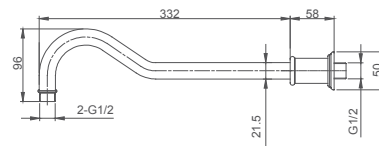

Wall-mounted shower arm
Connection thread: G1/2

Select a variant
Matt Black / Chrome /
Gun Metal / Brushed Gold