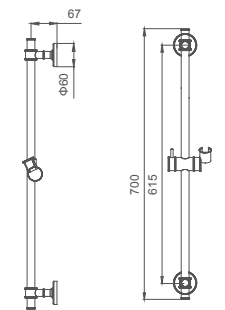

6.024.371-00-000

Bath mixer for concealed installation
35mm ceramic cartridge

Select a variant
Matt Black / Chrome /
Gun Metal / Brushed Gold

6.024.381-00-000

Single lever bath mixer floor-standing
35mm ceramic cartridge

Select a variant
Matt Black / Chrome /
Gun Metal / Brushed Gold

024.473

Shower set for concealed installation
35mm ceramic cartridge

Select a variant
Matt Black / Chrome /
Gun Metal / Brushed Gold

6.024.461-00-000

Shower combination for exposed installation
35mm ceramic cartridge

Select a variant
Matt Black / Chrome /
Gun Metal / Brushed Gold

6.024.361-00-000

Shower combination for exposed installation
35mm ceramic cartridge

Select a variant
Matt Black / Chrome /
Gun Metal / Brushed Gold

2.098.535-20-000

Slidebar
Brass

Select a variant
Matt Black / Chrome /
Gun Metal / Brushed Gold

2.099.533-44-000

2.981.591-38-000

Overhead shower: 2.981.591-38-000
Ceiling-mounted shower arm: 2.099.533-44-000

Select a variant
Matt Black / Chrome /
Gun Metal / Brushed Gold