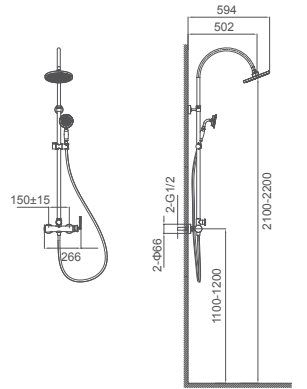

Shower combination for exposed installation
35mm ceramic cartridge

Select a variant
Matt Black / Chrome /
Gun Metal / Brushed Gold