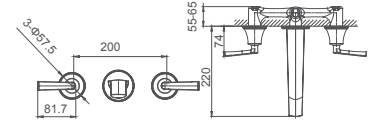

6.024.111-00-000

Single lever basin mixer
35mm ceramic cartridge

Drainage accessories:
chosen by customer separately

Select a variant
Matt Black / Chrome /
Gun Metal / Brushed Gold

6.024.112-00-000

Single lever basin mixer
35mm ceramic cartridge

Drainage accessories:
chosen by customer separately

Select a variant
Matt Black / Chrome /
Gun Metal / Brushed Gold

6.024.114-00-000

Single lever basin mixer
35mm ceramic cartridge

Drainage accessories:
chosen by customer separately

Select a variant
Matt Black / Chrome /
Gun Metal / Brushed Gold

6.024.501-00-000

Single lever bidet mixer
35mm ceramic cartridge

Drainage accessories:
chosen by customer separately

Select a variant
Matt Black / Chrome /
Gun Metal / Brushed Gold

6.024.131-00-000

3-hole basin mixer
1/2" brass cartridge, 90 degrees

Drainage accessories:
chosen by customer separately

Select a variant
Matt Black / Chrome /
Gun Metal / Brushed Gold

6.024.331-00-000

4-hole rim mounted bath mixer
1/2" brass cartridge, 90 degrees

Select a variant
Matt Black / Chrome /
Gun Metal / Brushed Gold

6.024.171-00-000

Double lever basin mixer for concealed installation
1/2" brass cartridge, 90 degrees

Drainage accessories:
chosen by customer separately

Select a variant
Matt Black / Chrome /
Gun Metal / Brushed Gold

6.024.170-01-000

Single lever basin mixer for concealed installation
35mm ceramic cartridge

Drainage accessories:
chosen by customer separately

Select a variant
Matt Black / Chrome /
Gun Metal / Brushed Gold

6.024.411-00-000

Single lever shower mixer for exposed installation
35mm ceramic cartridge

Select a variant
Matt Black / Chrome /
Gun Metal / Brushed Gold

6.024.311-00-000

Single lever bath mixer for exposed installation
35mm ceramic cartridge