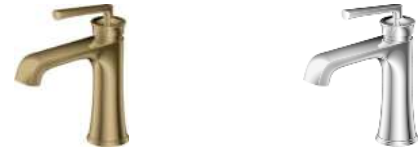

6.024.111-00-000

Single lever basin mixer
35mm ceramic cartridge

Drainage accessories:
chosen by customer separately

Select a variant
Matt Black / Chrome /
Gun Metal / Brushed Gold

6.024.112-00-000

Single lever basin mixer
35mm ceramic cartridge

Drainage accessories:
chosen by customer separately

Select a variant
Matt Black / Chrome /
Gun Metal / Brushed Gold

6.024.114-00-000

Single lever basin mixer
35mm ceramic cartridge

Drainage accessories:
chosen by customer separately

Select a variant
Matt Black / Chrome /
Gun Metal / Brushed Gold

6.024.501-00-000

Single lever bidet mixer
35mm ceramic cartridge

Drainage accessories:
chosen by customer separately

Select a variant
Matt Black / Chrome /
Gun Metal / Brushed Gold

Select a variant
Matt Black / Chrome /
Gun Metal / Brushed Gold

6.024.171-00-000

Double lever basin mixer for concealed installation
1/2" brass cartridge, 90 degrees

Drainage accessories:
chosen by customer separately