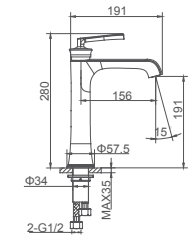

6.024.111-00-000

Single lever basin mixer
35mm ceramic cartridge

Drainage accessories:
chosen by customer separately

Select a variant
Matt Black / Chrome /
Gun Metal / Brushed Gold

6.024.112-00-000

Single lever basin mixer
35mm ceramic cartridge

Drainage accessories:
chosen by customer separately

Select a variant
Matt Black / Chrome /
Gun Metal / Brushed Gold

6.024.114-00-000

Single lever basin mixer
35mm ceramic cartridge

Drainage accessories:
chosen by customer separately

Select a variant
Matt Black / Chrome /
Gun Metal / Brushed Gold

6.024.501-00-000

Single lever bidet mixer
35mm ceramic cartridge

Drainage accessories:
chosen by customer separately

Select a variant
Matt Black / Chrome /
Gun Metal / Brushed Gold

6.024.131-00-000

3-hole basin mixer
1/2" brass cartridge, 90 degrees

Drainage accessories:
chosen by customer separately

Select a variant
Matt Black / Chrome /
Gun Metal / Brushed Gold

6.024.331-00-000

4-hole rim mounted bath mixer
1/2" brass cartridge, 90 degrees

Select a variant
Matt Black / Chrome /
Gun Metal / Brushed Gold

6.024.171-00-000

Double lever basin mixer for concealed installation
1/2" brass cartridge, 90 degrees

Drainage accessories:
chosen by customer separately

Select a variant
Matt Black / Chrome /
Gun Metal / Brushed Gold

6.024.170-01-000

Single lever basin mixer for concealed installation
35mm ceramic cartridge

Drainage accessories:
chosen by customer separately

Select a variant
Matt Black / Chrome /
Gun Metal / Brushed Gold

6.024.411-00-000

Single lever shower mixer for exposed installation
35mm ceramic cartridge

Select a variant
Matt Black / Chrome /
Gun Metal / Brushed Gold

6.024.311-00-000

Single lever bath mixer for exposed installation
35mm ceramic cartridge