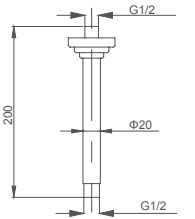

Ceiling-mounted shower arm

Select a variant
Matt Black / Chrome /
Gun Metal / Brushed Gold