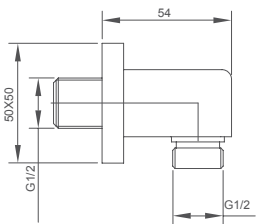

2.099.539-03-000

Wall-mounted shower elbow
Connection thread: G1/2
Brass

Select a variant
Matt Black / Chrome /
Gun Metal / Brushed Gold

2.099.524-08-000

Bath spout with diverter
Connection thread: G1/2
Brass