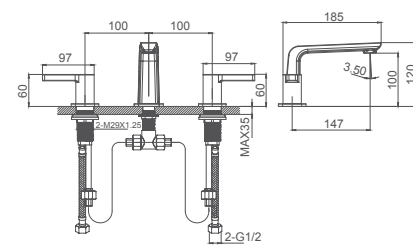

Drainage accessories:
chosen by customer separately

Select a variant
Matt Black / Chrome /
Gun Metal / Brushed Gold

6.008.131-00-000

3-hole basin mixer
1/2" brass cartridge, 90 degrees

Drainage accessories:
chosen by customer separately

Select a variant
Matt Black / Chrome /
Gun Metal / Brushed Gold

6.008.331-00-000

4-hole rim mounted bath mixer
1/2" brass cartridge, 90 degrees

Select a variant
Matt Black / Chrome /
Gun Metal / Brushed Gold