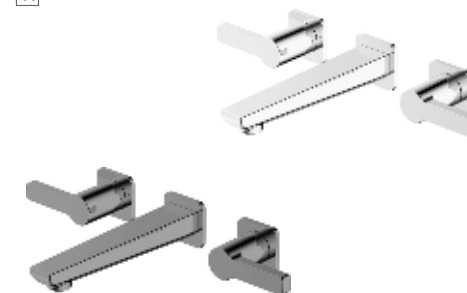

6.008.411-00-000

Single lever shower mixer for exposed installation
35mm ceramic cartridge

Select a variant
Matt Black / Chrome /
Gun Metal / Brushed Gold

6.008.171-00-000

Double lever basin mixer for concealed installation
1/2" brass cartridge, 90 degrees

Drainage accessories:
chosen by customer separately

Select a variant
Matt Black / Chrome /
Gun Metal / Brushed Gold

6.YL.171-00-000

Single lever basin mixer for concealed installation
35mm ceramic cartridge