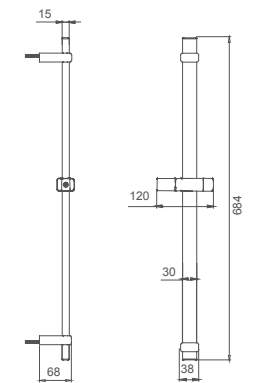

2.098.535-49-000

Slidebar
Brass

Select a variant
Matt Black / Chrome /
Gun Metal / Brushed Gold