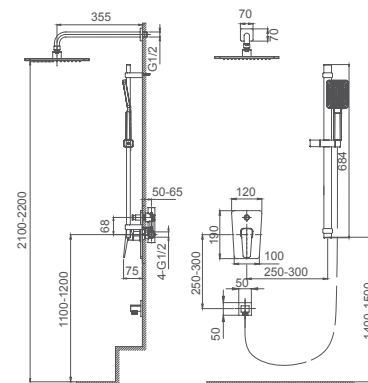

Select a variant
Matt Black / Chrome /
Gun Metal / Brushed Gold

008.472

Shower set for concealed installation
35mm ceramic cartridge

Select a variant
Matt Black / Chrome /
Gun Metal / Brushed Gold

2.098.535-49-000