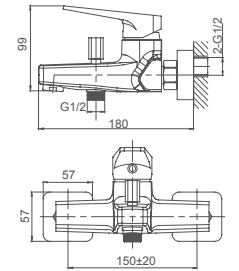

Single lever bath mixer for exposed installation
35mm ceramic cartridge

Select a variant
Matt Black / Chrome /
Gun Metal / Brushed Gold