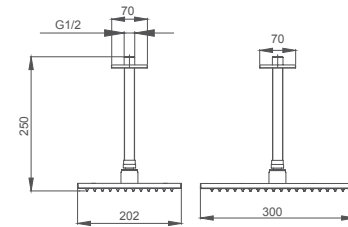

Overhead shower: 2.983.591-02-000
Ceiling-mounted shower arm: 2.099.533-40-000

Select a variant
Matt Black / Chrome /
Gun Metal / Brushed Gold