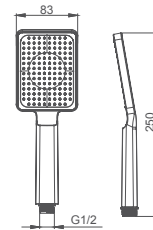

Single-function handheld shower
ABS

Select a variant
Matt Black / Chrome /
Gun Metal / Brushed Gold