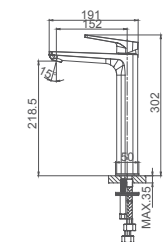

6.008.113-00-000

Single lever basin mixer
35mm ceramic cartridge

Drainage accessories:
chosen by customer separately

Select a variant
Matt Black / Chrome /
Gun Metal / Brushed Gold

6.008.112-00-000

Single lever basin mixer
35mm ceramic cartridge

Drainage accessories:
chosen by customer separately

Select a variant
Matt Black / Chrome /
Gun Metal / Brushed Gold

6.008.131-00-000

3-hole basin mixer
1/2" brass cartridge, 90 degrees

Drainage accessories:
chosen by customer separately

Select a variant
Matt Black / Chrome /
Gun Metal / Brushed Gold

6.008.331-00-000

4-hole rim mounted bath mixer
1/2" brass cartridge, 90 degrees

Select a variant
Matt Black / Chrome /
Gun Metal / Brushed Gold

6.008.311-00-000

Single lever bath mixer for exposed installation
35mm ceramic cartridge

Select a variant
Matt Black / Chrome /
Gun Metal / Brushed Gold

6.008.312-00-000

Single lever bath mixer for exposed installation
35mm ceramic cartridge

Select a variant
Matt Black / Chrome /
Gun Metal / Brushed Gold

6.008.412-00-000

Single lever shower mixer for exposed installation
35mm ceramic cartridge

Select a variant
Matt Black / Chrome /
Gun Metal / Brushed Gold

6.008.411-00-000

Single lever shower mixer for exposed installation
35mm ceramic cartridge

Select a variant
Matt Black / Chrome /
Gun Metal / Brushed Gold

6.008.171-00-000

Double lever basin mixer for concealed installation
1/2" brass cartridge, 90 degrees

Drainage accessories:
chosen by customer separately

Select a variant
Matt Black / Chrome /
Gun Metal / Brushed Gold