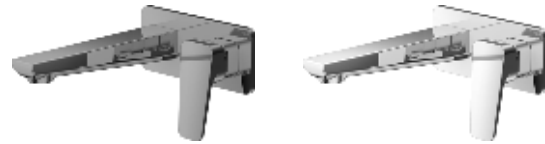

6.YL.171-00-000

Single lever basin mixer for concealed installation
35mm ceramic cartridge

Drainage accessories:
chosen by customer separately

Select a variant
Matt Black / Chrome /
Gun Metal / Brushed Gold