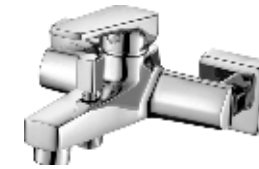

Single lever basin mixer
35mm ceramic cartridge

Drainage accessories:
chosen by customer separately

Select a variant
Matt Black / Chrome /
Gun Metal / Brushed Gold

6.008.112-00-000

Single lever basin mixer
35mm ceramic cartridge

Drainage accessories:
chosen by customer separately

Select a variant
Matt Black / Chrome /
Gun Metal / Brushed Gold

6.008.131-00-000

3-hole basin mixer
1/2" brass cartridge, 90 degrees

Drainage accessories:
chosen by customer separately

Select a variant
Matt Black / Chrome /
Gun Metal / Brushed Gold

6.008.331-00-000

4-hole rim mounted bath mixer
1/2" brass cartridge, 90 degrees

Select a variant
Matt Black / Chrome /
Gun Metal / Brushed Gold

6.008.311-00-000

Single lever bath mixer for exposed installation
35mm ceramic cartridge

Select a variant
Matt Black / Chrome /
Gun Metal / Brushed Gold

6.008.312-00-000

Single lever bath mixer for exposed installation
35mm ceramic cartridge