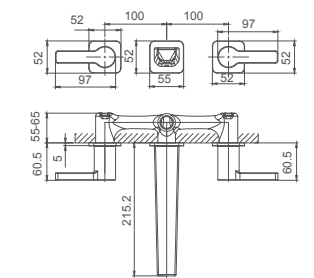

6.008.113-00-000

Single lever basin mixer
35mm ceramic cartridge

Drainage accessories:
chosen by customer separately

Select a variant
Matt Black / Chrome /
Gun Metal / Brushed Gold

6.008.112-00-000

Single lever basin mixer
35mm ceramic cartridge

Drainage accessories:
chosen by customer separately

Select a variant
Matt Black / Chrome /
Gun Metal / Brushed Gold

6.008.131-00-000

3-hole basin mixer
1/2" brass cartridge, 90 degrees

Drainage accessories:
chosen by customer separately

Select a variant
Matt Black / Chrome /
Gun Metal / Brushed Gold

6.008.331-00-000

4-hole rim mounted bath mixer
1/2" brass cartridge, 90 degrees

Select a variant
Matt Black / Chrome /
Gun Metal / Brushed Gold

6.008.311-00-000

Single lever bath mixer for exposed installation
35mm ceramic cartridge

Select a variant
Matt Black / Chrome /
Gun Metal / Brushed Gold

6.008.312-00-000

Single lever bath mixer for exposed installation
35mm ceramic cartridge

Select a variant
Matt Black / Chrome /
Gun Metal / Brushed Gold

6.008.412-00-000

Single lever shower mixer for exposed installation
35mm ceramic cartridge

Select a variant
Matt Black / Chrome /
Gun Metal / Brushed Gold

6.008.411-00-000

Single lever shower mixer for exposed installation
35mm ceramic cartridge

Select a variant
Matt Black / Chrome /
Gun Metal / Brushed Gold

6.008.171-00-000

Double lever basin mixer for concealed installation
1/2" brass cartridge, 90 degrees

Drainage accessories:
chosen by customer separately

Select a variant
Matt Black / Chrome /
Gun Metal / Brushed Gold