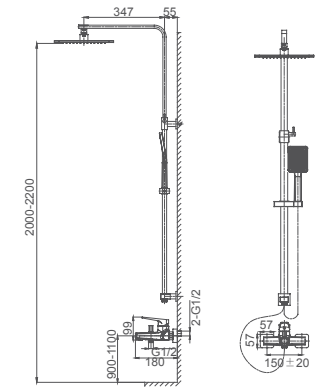

Drainage accessories:
chosen by customer separately

Select a variant
Matt Black / Chrome /
Gun Metal / Brushed Gold

6.008.361-00-000

Shower combination for exposed installation
35mm ceramic cartridge

Select a variant
Matt Black / Chrome /
Gun Metal / Brushed Gold