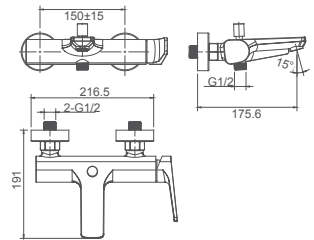

Single lever bath mixer for exposed installation
35mm ceramic cartridge

Select a variant
Matt Black / Chrome /
Gun Metal / Brushed Gold