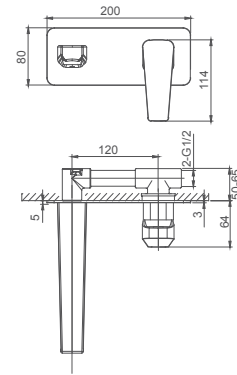

6.YL.171-00-000

Single lever basin mixer for concealed installation
35mm ceramic cartridge

Drainage accessories:
chosen by customer separately

Select a variant
Matt Black / Chrome /
Gun Metal / Brushed Gold