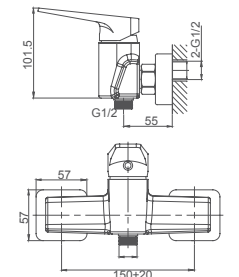

Single lever shower mixer for exposed installation
35mm ceramic cartridge

Select a variant
Matt Black / Chrome /
Gun Metal / Brushed Gold