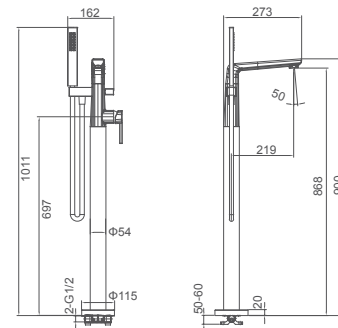

6.SKY.381-00-000

Single lever bath mixer floor-standing
35mm ceramic cartridge

Select a variant
Matt Black / Chrome /
Gun Metal / Brushed Gold