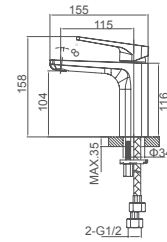

6.008.113-00-000

Single lever basin mixer
35mm ceramic cartridge

Drainage accessories:
chosen by customer separately

Select a variant
Matt Black / Chrome /
Gun Metal / Brushed Gold

6.008.112-00-000

Single lever basin mixer
35mm ceramic cartridge

Drainage accessories:
chosen by customer separately

Select a variant
Matt Black / Chrome /
Gun Metal / Brushed Gold

6.008.131-00-000

3-hole basin mixer
1/2" brass cartridge, 90 degrees

Drainage accessories:
chosen by customer separately

Select a variant
Matt Black / Chrome /
Gun Metal / Brushed Gold

6.008.331-00-000

4-hole rim mounted bath mixer
1/2" brass cartridge, 90 degrees

Select a variant
Matt Black / Chrome /
Gun Metal / Brushed Gold

6.008.311-00-000

Single lever bath mixer for exposed installation
35mm ceramic cartridge

Select a variant
Matt Black / Chrome /
Gun Metal / Brushed Gold

6.008.312-00-000

Single lever bath mixer for exposed installation
35mm ceramic cartridge

Select a variant
Matt Black / Chrome /
Gun Metal / Brushed Gold

6.008.412-00-000

Single lever shower mixer for exposed installation
35mm ceramic cartridge

Select a variant
Matt Black / Chrome /
Gun Metal / Brushed Gold

6.008.411-00-000

Single lever shower mixer for exposed installation
35mm ceramic cartridge

Select a variant
Matt Black / Chrome /
Gun Metal / Brushed Gold

6.008.171-00-000

Double lever basin mixer for concealed installation
1/2" brass cartridge, 90 degrees

Drainage accessories:
chosen by customer separately

Select a variant
Matt Black / Chrome /
Gun Metal / Brushed Gold