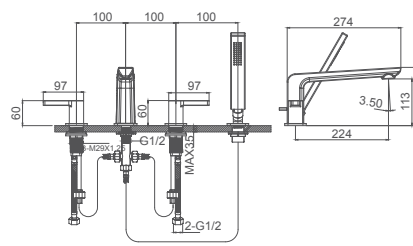

Select a variant
Matt Black / Chrome /
Gun Metal / Brushed Gold

6.008.331-00-000

4-hole rim mounted bath mixer
1/2" brass cartridge, 90 degrees

Select a variant
Matt Black / Chrome /
Gun Metal / Brushed Gold

6.008.311-00-000

Single lever bath mixer for exposed installation
35mm ceramic cartridge

Select a variant
Matt Black / Chrome /
Gun Metal / Brushed Gold

6.008.312-00-000

Single lever bath mixer for exposed installation
35mm ceramic cartridge