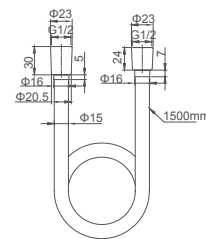

Select a variant
Matt Black / Chrome /
Gun Metal / Brushed Gold

6.008.331-00-000

4-hole rim mounted bath mixer
1/2" brass cartridge, 90 degrees

Select a variant
Matt Black / Chrome /
Gun Metal / Brushed Gold

2.983.592-15-000

Single-function handheld shower
ABS

Select a variant
Matt Black / Chrome /
Gun Metal / Brushed Gold

2.099.533-45-000

Wall-mounted shower arm
Connection thread: G1/2

Select a variant
Matt Black / Chrome /
Gun Metal / Brushed Gold

3.702.004-76-000

Shower hose
PVC/1.5m

Select a variant
Matt Black / Chrome /
Gun Metal / Brushed Gold

2.099.537-12-000

Shower holder
Adjustable
ABS

Select a variant
Matt Black / Chrome /
Gun Metal / Brushed Gold

2.099.539-03-000

Wall-mounted shower elbow
Connection thread: G1/2
Brass

Select a variant
Matt Black / Chrome /
Gun Metal / Brushed Gold

2.099.524-08-000

Bath spout with diverter
Connection thread: G1/2
Brass