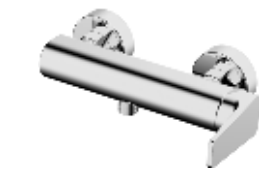

Drainage accessories:
chosen by customer separately

Select a variant
Matt Black / Chrome /
Gun Metal / Brushed Gold

6.008.131-00-000

3-hole basin mixer
1/2" brass cartridge, 90 degrees

Drainage accessories:
chosen by customer separately

Select a variant
Matt Black / Chrome /
Gun Metal / Brushed Gold

6.008.331-00-000

4-hole rim mounted bath mixer
1/2" brass cartridge, 90 degrees

Select a variant
Matt Black / Chrome /
Gun Metal / Brushed Gold

6.008.311-00-000

Single lever bath mixer for exposed installation
35mm ceramic cartridge

Select a variant
Matt Black / Chrome /
Gun Metal / Brushed Gold

6.008.312-00-000

Single lever bath mixer for exposed installation
35mm ceramic cartridge

Select a variant
Matt Black / Chrome /
Gun Metal / Brushed Gold

6.008.412-00-000

Single lever shower mixer for exposed installation
35mm ceramic cartridge

Select a variant
Matt Black / Chrome /
Gun Metal / Brushed Gold