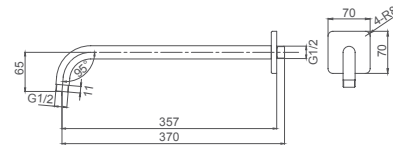

3.702.004-76-000

Shower hose
PVC/1.5m

Select a variant
Matt Black / Chrome /
Gun Metal / Brushed Gold

2.099.537-12-000

Shower holder
Adjustable
ABS

Select a variant
Matt Black / Chrome /
Gun Metal / Brushed Gold