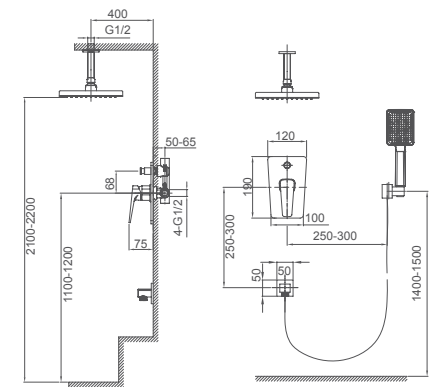

008.471

Shower set for concealed installation
35mm ceramic cartridge

Select a variant
Matt Black / Chrome /
Gun Metal / Brushed Gold