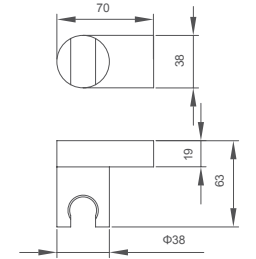

2.099.539-03-000

Wall-mounted shower elbow
Connection thread: G1/2
Brass

Select a variant
Matt Black / Chrome /
Gun Metal / Brushed Gold

2.099.524-08-000

Bath spout with diverter
Connection thread: G1/2
Brass