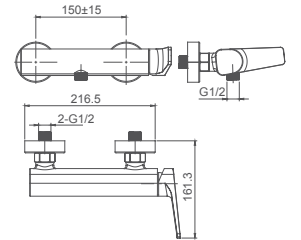

Single lever shower mixer for exposed installation
35mm ceramic cartridge

Select a variant
Matt Black / Chrome /
Gun Metal / Brushed Gold