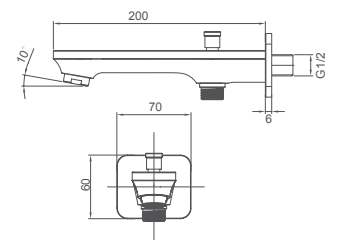

2.099.524-08-000

Bath spout with diverter
Connection thread: G1/2
Brass

Select a variant
Matt Black / Chrome /
Gun Metal / Brushed Gold