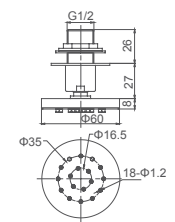

Body spray
Brass

Select a variant
Matt Black / Chrome /
Gun Metal / Brushed Gold