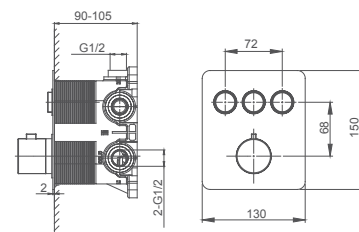

6.081.475-00-000

3F thermostatic shower valve for concealed installation
Thermostatic cartridge

Select a variant
Matt Black / Chrome /
Gun Metal / Brushed Gold