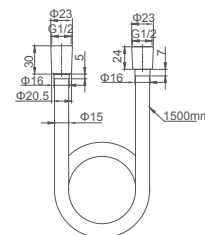

Shower hose

PVC/1.5m

Select a variant
Matt Black / Chrome /
Gun Metal / Brushed Gold