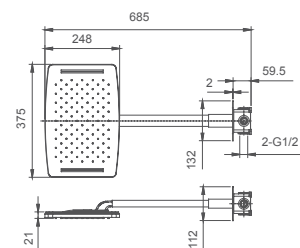

2.981.596-08-000

2F overhead shower: rain shower, waterfall
Brass

Select a variant
Matt Black / Chrome /
Gun Metal / Brushed Gold