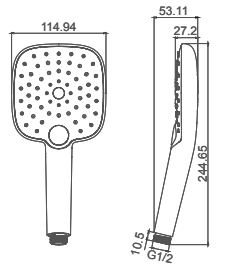

2.981.596-06-000

**1F ceiling mounted overhead shower:
rain shower**
SUS304

Select a variant
Matt Black / Chrome /
Gun Metal / Brushed Gold

2.981.596-01-000

**2F ceiling mounted overhead shower:
rain shower, waterfall**
SUS304

Select a variant
Matt Black / Chrome /
Gun Metal / Brushed Gold

2.981.596-07-000

Waterfall Spout
Brass

Select a variant
Matt Black / Chrome /
Gun Metal / Brushed Gold

2.981.596-08-000

Waterfall spout
Brass

Select a variant
Matt Black / Chrome /
Gun Metal / Brushed Gold

2.981.590-11-000

Waterfall spout
Brass

Select a variant
Matt Black / Chrome /
Gun Metal / Brushed Gold

2.982.592-91-000

3-function handshower
ABS

Select a variant
Matt Black / Chrome /
Gun Metal / Brushed Gold

2.983.592-10-000

3-function handshower
SUS304

Select a variant
Matt Black / Chrome /
Gun Metal / Brushed Gold

2.981.592-55-000

Single-function handshower
SUS304

Select a variant
Matt Black / Chrome /
Gun Metal / Brushed Gold

2.098.535-41-000

Slidebar
Brass

Select a variant
Matt Black / Chrome /
Gun Metal / Brushed Gold

2.098.535-50-000

Slidebar
Brass

Select a variant
Matt Black / Chrome /
Gun Metal / Brushed Gold