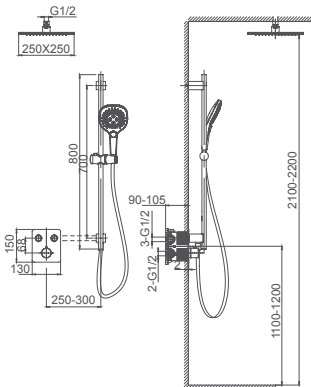

081.475

2F thermostatic shower set for concealed instal
Thermostatic cartridge
2F: rain shower, waterfall

Select a variant
Matt Black / Chrome /
Gun Metal / Brushed Gold