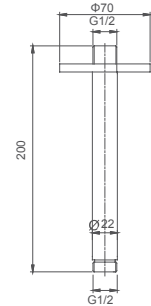

2.099.533-40-000

Ceiling-mounted shower arm
Connection thread: G1/2

Select a variant
Matt Black / Chrome /
Gun Metal / Brushed Gold