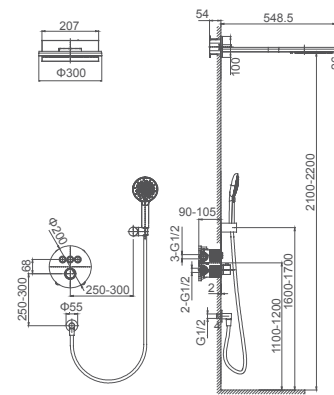

3F thermostatic shower set for concealed installation
Thermostatic cartridge
3F: rain shower, waterfall, hand shower

Select a variant
Matt Black / Chrome / Gun Metal / Brushed Gold