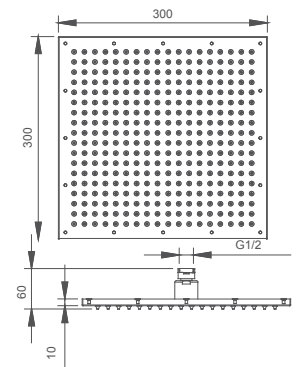

1F overhead shower: rain shower
Brass

Select a variant
Matt Black / Chrome /
Gun Metal / Brushed Gold