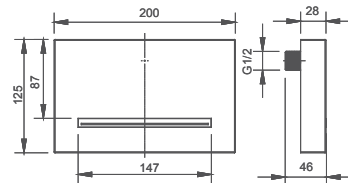

**Select a variant**  
Matt Black / Chrome /  
Gun Metal / Brushed Gold

2.981.596-07-000

**Waterfall Spout**  
Brass

**Select a variant**  
Matt Black / Chrome /  
Gun Metal / Brushed Gold

2.981.596-08-000