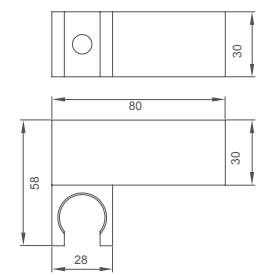

2.099.537-31-000

Shower holder
Adjustable
Brass

Select a variant
Matt Black / Chrome /
Gun Metal / Brushed Gold