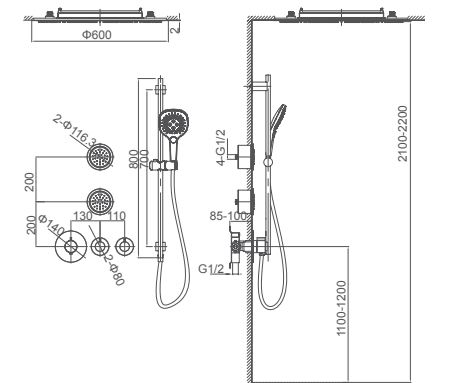

5F thermostatic shower set for concealed installation

Thermostatic cartridge
5F: rain shower, water column, mist spray, body jet, hand shower

Select a variant
Matt Black / Chrome /
Gun Metal / Brushed Gold