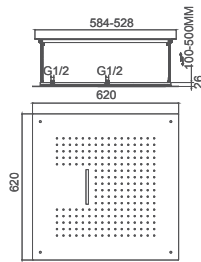

2.981.596-06-000

**1F ceiling mounted overhead shower:
rain shower**
SUS304

Select a variant
Matt Black / Chrome /
Gun Metal / Brushed Gold

2.981.596-01-000

**2F ceiling mounted overhead shower:
rain shower, waterfall**
SUS304

Select a variant
Matt Black / Chrome /
Gun Metal / Brushed Gold

2.981.596-07-000

Waterfall Spout
Brass

Select a variant
Matt Black / Chrome /
Gun Metal / Brushed Gold

2.981.596-08-000

Waterfall spout
Brass

Select a variant
Matt Black / Chrome /
Gun Metal / Brushed Gold

2.981.590-11-000

Waterfall spout
Brass

Select a variant
Matt Black / Chrome /
Gun Metal / Brushed Gold

2.982.592-91-000

3-function handshower
ABS

Select a variant
Matt Black / Chrome /
Gun Metal / Brushed Gold

2.983.592-10-000

3-function handshower
SUS304

Select a variant
Matt Black / Chrome /
Gun Metal / Brushed Gold

2.981.592-55-000

Single-function handshower
SUS304

Select a variant
Matt Black / Chrome /
Gun Metal / Brushed Gold

2.098.535-41-000

Slidebar
Brass

Select a variant
Matt Black / Chrome /
Gun Metal / Brushed Gold

2.098.535-50-000

Slidebar
Brass

Select a variant
Matt Black / Chrome /
Gun Metal / Brushed Gold