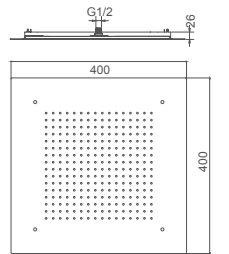

2.981.596-06-000

1F overhead shower: rain shower
Brass

Select a variant
Matt Black / Chrome /
Gun Metal / Brushed Gold

2.981.596-01-000

2F overhead shower: rain shower, waterfall
Brass

Select a variant
Matt Black / Chrome /
Gun Metal / Brushed Gold

2.981.596-07-000

3F overhead shower: rain shower, waterfall, water column
Brass

Select a variant
Matt Black / Chrome /
Gun Metal / Brushed Gold

2.981.596-08-000

2F overhead shower: rain shower, waterfall
Brass

Select a variant
Matt Black / Chrome /
Gun Metal / Brushed Gold

2.981.590-11-000

2F ceiling mounted overhead shower: rain shower, waterfall
Brass

Select a variant
Matt Black / Chrome /
Gun Metal / Brushed Gold

2.981.590-13-000

1F ceiling mounted overhead shower: rain shower
Brass

Select a variant
Matt Black / Chrome /
Gun Metal / Brushed Gold

2.981.590-07-000

2F ceiling mounted overhead shower: rain shower, waterfall
SUS304

Select a variant
Matt Black / Chrome /
Gun Metal / Brushed Gold

2.981.590-18-000

2F ceiling mounted overhead shower: rain shower, waterfall
SUS304

Select a variant
Matt Black / Chrome /
Gun Metal / Brushed Gold

2.981.590-19-000

3F ceiling mounted overhead shower: rain shower, waterfall, water column
SUS304

Select a variant
Matt Black / Chrome /
Gun Metal / Brushed Gold

2.981.590-20-000

4F ceiling mounted overhead shower: rain shower, waterfall, water column, mist spray
SUS304

Select a variant
Matt Black / Chrome /
Gun Metal / Brushed Gold