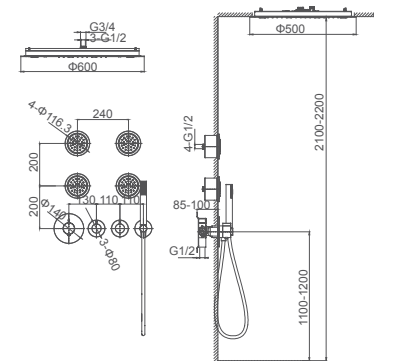

5F thermostatic shower set for concealed installation

Thermostatic cartridge
5F: rain shower, water column, mist spray, body jet, hand shower

Select a variant
Matt Black / Chrome /
Gun Metal / Brushed Gold