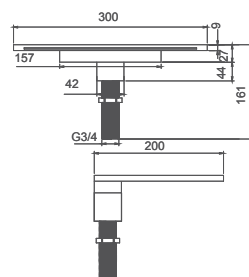

**Waterfall spout**  
Brass

**Select a variant**  
Matt Black / Chrome /  
Gun Metal / Brushed Gold

2.981.590-11-000

**Waterfall spout**  
Brass

**Select a variant**  
Matt Black / Chrome /  
Gun Metal / Brushed Gold