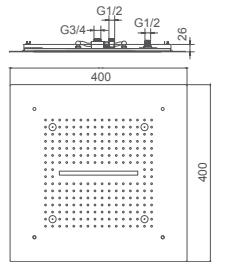

2.981.596-06-000

1F overhead shower: rain shower
Brass

Select a variant
Matt Black / Chrome /
Gun Metal / Brushed Gold

2.981.596-01-000

2F overhead shower: rain shower, waterfall
Brass

Select a variant
Matt Black / Chrome /
Gun Metal / Brushed Gold

2.981.596-07-000

3F overhead shower: rain shower, waterfall, water column
Brass

Select a variant
Matt Black / Chrome /
Gun Metal / Brushed Gold

2.981.596-08-000

2F overhead shower: rain shower, waterfall
Brass

Select a variant
Matt Black / Chrome /
Gun Metal / Brushed Gold

2.981.590-11-000

2F ceiling mounted overhead shower: rain shower, waterfall
Brass

Select a variant
Matt Black / Chrome /
Gun Metal / Brushed Gold

2.981.590-13-000

1F ceiling mounted overhead shower: rain shower
Brass

Select a variant
Matt Black / Chrome /
Gun Metal / Brushed Gold

2.981.590-07-000

2F ceiling mounted overhead shower: rain shower, waterfall
SUS304

Select a variant
Matt Black / Chrome /
Gun Metal / Brushed Gold

2.981.590-18-000

2F ceiling mounted overhead shower: rain shower, waterfall
SUS304

Select a variant
Matt Black / Chrome /
Gun Metal / Brushed Gold

2.981.590-19-000

3F ceiling mounted overhead shower: rain shower, waterfall, water column
SUS304

Select a variant
Matt Black / Chrome /
Gun Metal / Brushed Gold

2.981.590-20-000

4F ceiling mounted overhead shower: rain shower, waterfall, water column, mist spray
SUS304

Select a variant
Matt Black / Chrome /
Gun Metal / Brushed Gold