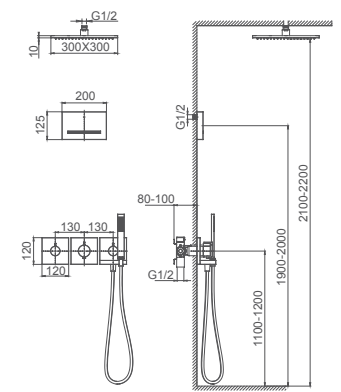

081.494

3F thermostatic shower set for concealed installation
Thermostatic cartridge
3F: rain shower, waterfall, hand shower

Select a variant
Matt Black / Chrome /
Gun Metal / Brushed Gold