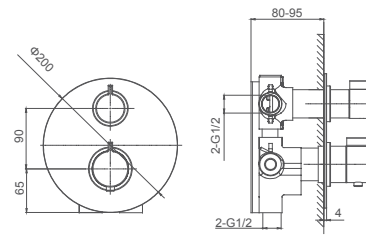

2F thermostatic shower valve for concealed installation
Thermostatic cartridge
1F / 3F available on demand

Select a variant
Matt Black / Chrome /
Gun Metal / Brushed Gold