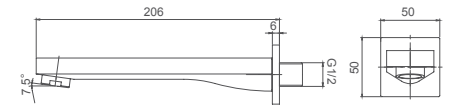

2.099.524-10-000

**Bath spout with diverter**  
Connection thread: G1/2  
Brass

**Select a variant**  
Matt Black / Chrome /  
Gun Metal / Brushed Gold

2.099.537-01-000

**Shower holder with shower hose connection**  
Connection thread: G1/2  
Brass