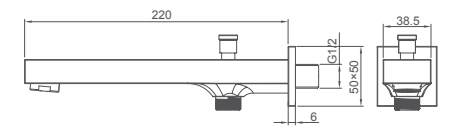

2.099.524-10-000

**Bath spout with diverter**  
Connection thread: G1/2  
Brass

**Select a variant**  
Matt Black / Chrome /  
Gun Metal / Brushed Gold

2.099.537-01-000

**Shower holder with shower hose connection**  
Connection thread: G1/2  
Brass