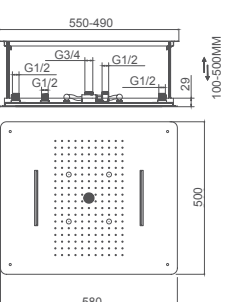

2.981.590-20-000

4F ceiling mounted overhead shower: rain shower, waterfall, water column, mist spray
SUS304

Select a variant
Matt Black / Chrome /
Gun Metal / Brushed Gold