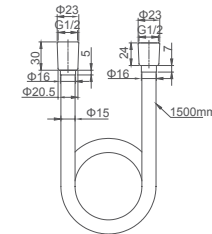

**Select a variant**  
Matt Black / Chrome /  
Gun Metal / Brushed Gold

3.702.004-76-000

**Shower hose**  
PVC/1.5m

**Select a variant**  
Matt Black / Chrome /  
Gun Metal / Brushed Gold

2.981.595-08-000