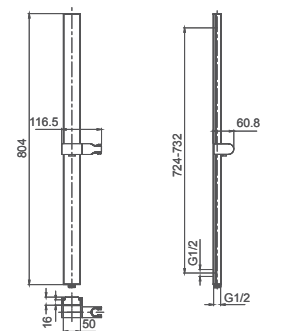

2.098.535-50-000

Slidebar
Brass

Select a variant
Matt Black / Chrome /
Gun Metal / Brushed Gold