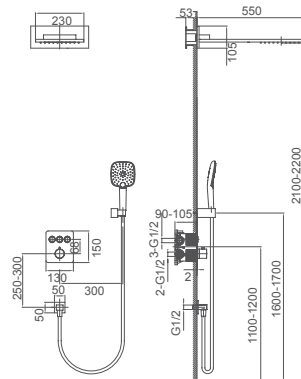

081.475

3F thermostatic shower set for concealed installation
Thermostatic cartridge
3F: rain shower, waterfall, hand shower

Select a variant
Matt Black / Chrome /
Gun Metal / Brushed Gold