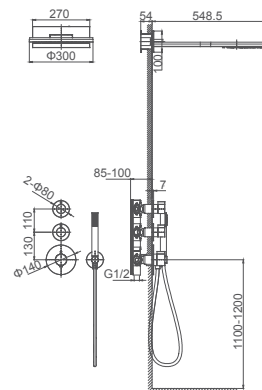

080.493

3F thermostatic shower set for concealed installation
Thermostatic cartridge
3F: rain shower, waterfall, hand shower

Select a variant
Matt Black / Chrome / Gun Metal / Brushed Gold