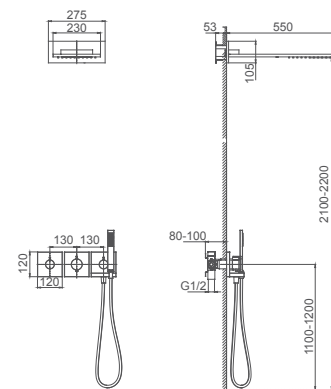

081.493

4F thermostatic shower set for concealed installation
Thermostatic cartridge
4F: rain shower, waterfall, water column, hand shower

Select a variant
Matt Black / Chrome /
Gun Metal / Brushed Gold