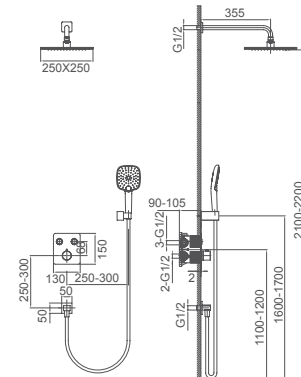

081.474

2F thermostatic shower set for concealed installation
Thermostatic cartridge
2F: rain shower, waterfall

Select a variant
Matt Black / Chrome /
Gun Metal / Brushed Gold