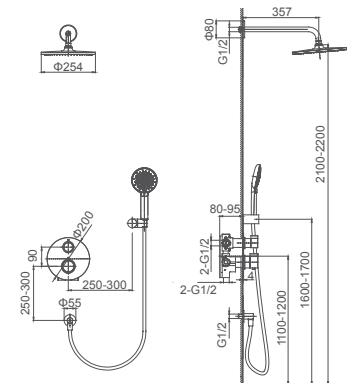

2F thermostatic shower set for concealed installation
Thermostatic cartridge
2F: rain shower, hand shower

Select a variant
Matt Black / Chrome /
Gun Metal / Brushed Gold