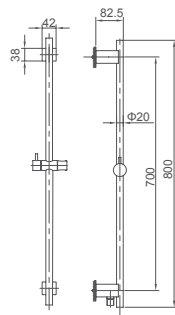

2.098.535-14-000

Slidebar
Brass

Select a variant
Matt Black / Chrome /
Gun Metal / Brushed Gold