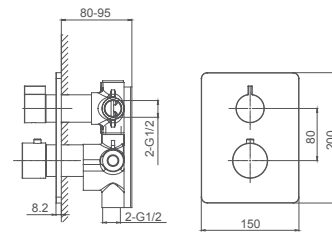

2F thermostatic shower valve for concealed installation
Thermostatic cartridge
1F / 3F available on demand

Select a variant
Matt Black / Chrome /
Gun Metal / Brushed Gold