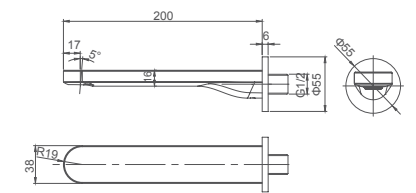

2.099.522-22-000

Bath spout
Connection thread: G1/2
Brass

Select a variant
Matt Black / Chrome /
Gun Metal / Brushed Gold