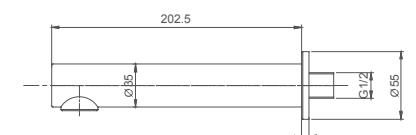

**Select a variant**  
Matt Black / Chrome /  
Gun Metal / Brushed Gold

2.099.522-46-000

**Bath spout**  
Connection thread: G1/2  
Brass

**Select a variant**  
Matt Black / Chrome /  
Gun Metal / Brushed Gold