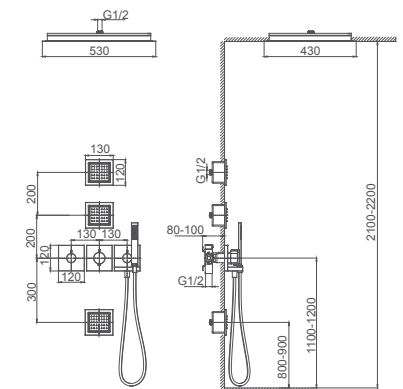

081.495

3F thermostatic shower set for concealed installation
Thermostatic cartridge
3F: rain shower, waterfall, hand shower

Select a variant
Matt Black / Chrome /
Gun Metal / Brushed Gold