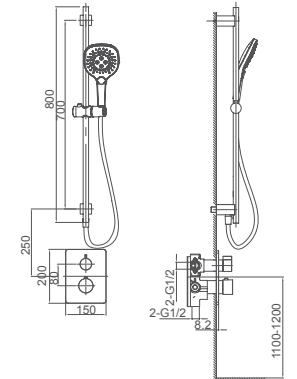

**Select a variant**  
Matt Black / Chrome /  
Gun Metal / Brushed Gold

081.471

**1F thermostatic shower set for concealed installation**  
Thermostatic cartridge  
**1F: rain shower**

**Select a variant**  
Matt Black / Chrome /  
Gun Metal / Brushed Gold