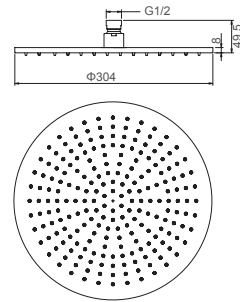

1F overhead shower: rain shower
Brass

Select a variant
Matt Black / Chrome /
Gun Metal / Brushed Gold