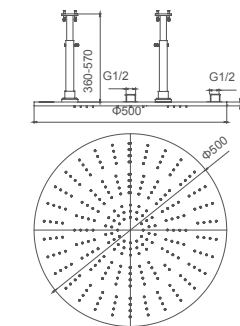

2.981.591-17-000

1F overhead shower: rain shower
Brass

Select a variant
Matt Black / Chrome /
Gun Metal / Brushed Gold

2.981.590-29-000

2F overhead shower: double rain shower
Brass

Select a variant
Matt Black / Chrome /
Gun Metal / Brushed Gold

2.981.596-10-000

1F overhead shower: rain shower
Brass

Select a variant
Matt Black / Chrome /
Gun Metal / Brushed Gold

2.981.596-09-000

2F overhead shower: rain shower, waterfall
Brass

Select a variant
Matt Black / Chrome /
Gun Metal / Brushed Gold

2.981.590-36-000

**3F overhead shower: rain shower,
waterfall, mist spray**

SUS304

Select a variant
Matt Black / Chrome /
Gun Metal / Brushed Gold

2.981.590-32-000

**3F overhead shower: rain shower,
waterfall, mist spray**

SUS304

Select a variant
Matt Black / Chrome /
Gun Metal / Brushed Gold

2.983.592-20-000

3-function handshower
ABS

Select a variant
Matt Black / Chrome /
Gun Metal / Brushed Gold

2.982.592-77-000

3-function handshower
ABS

Select a variant
Matt Black / Chrome /
Gun Metal / Brushed Gold

2.099.533-35-000

Ceiling-mounted shower arm
Connection thread: G1/2

Select a variant
Matt Black / Chrome /
Gun Metal / Brushed Gold