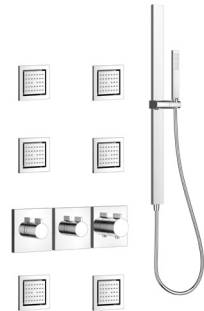

081.498

5F thermostatic shower set for concealed installation
Thermostatic cartridge
5F: rain shower, waterfall, mist spray, body jet, hand shower

Select a variant
Matt Black / Chrome /
Gun Metal / Brushed Gold