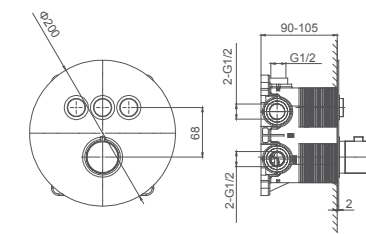

3F thermostatic shower valve for concealed installation
Thermostatic cartridge

Select a variant
Matt Black / Chrome /
Gun Metal / Brushed Gold