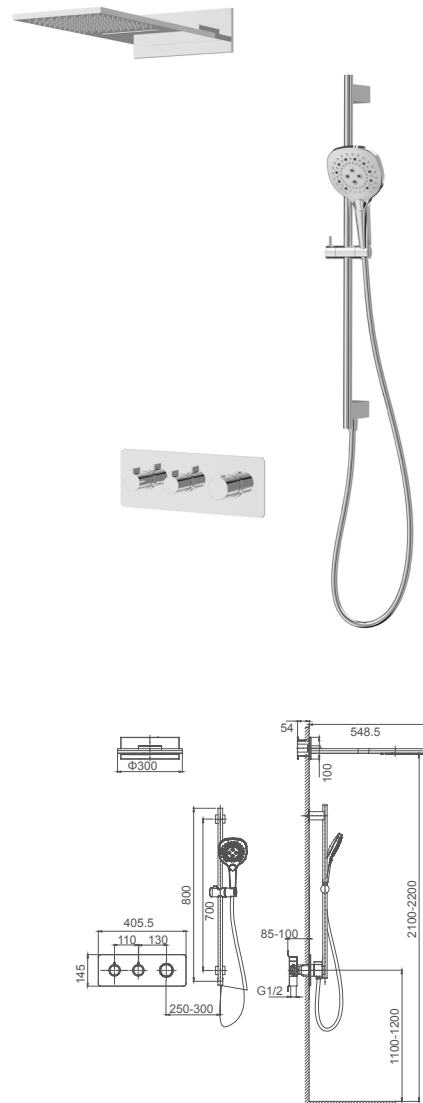

80 PRAGUE SERIES

081.481

3F thermostatic shower set for concealed installation

Thermostatic cartridge
3F: rain shower, waterfall, hand shower

Select a variant

Matt Black / Chrome /
Gun Metal / Brushed Gold