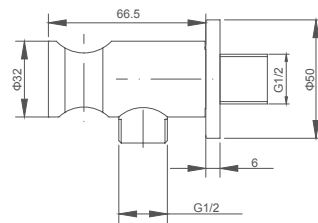

2.099.537-37-000

Shower holder with shower hose connection

Connection thread: G1/2
Brass

Select a variant
Matt Black / Chrome /
Gun Metal / Brushed Gold