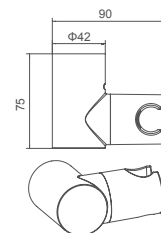

Connection thread: G1/2  
Brass

**Select a variant**  
Matt Black / Chrome /  
Gun Metal / Brushed Gold

2.099.537-24-000

**Shower holder**

Adjustable  
ABS

**Select a variant**  
Matt Black / Chrome /  
Gun Metal / Brushed Gold