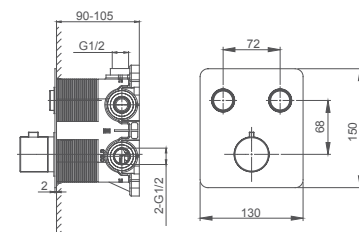

2F thermostatic shower valve for concealed installation
Thermostatic cartridge

Select a variant
Matt Black / Chrome /
Gun Metal / Brushed Gold