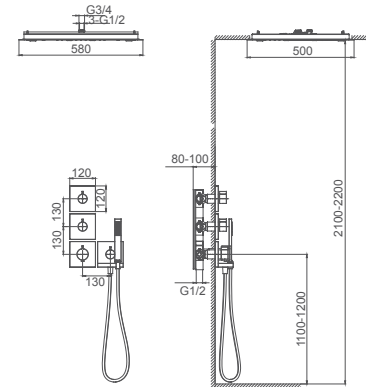

081.497

3F thermostatic shower set for concealed installation
Thermostatic cartridge
3F: rain shower, waterfall, hand shower

Select a variant
Matt Black / Chrome /
Gun Metal / Brushed Gold