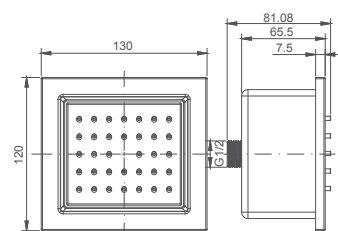

2.981.595-08-000

Body spray
Brass

Select a variant
Matt Black / Chrome /
Gun Metal / Brushed Gold