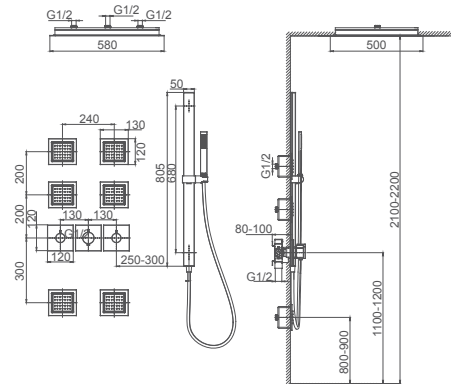

081.498

5F thermostatic shower set for concealed installation
Thermostatic cartridge
5F: rain shower, waterfall, mist spray, body jet, hand shower

Select a variant
Matt Black / Chrome /
Gun Metal / Brushed Gold