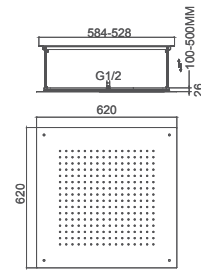

2.981.596-06-000

**1F ceiling mounted overhead shower:
rain shower**
SUS304

Select a variant
Matt Black / Chrome /
Gun Metal / Brushed Gold

2.981.596-01-000

**2F ceiling mounted overhead shower:
rain shower, waterfall**
SUS304

Select a variant
Matt Black / Chrome /
Gun Metal / Brushed Gold

2.981.596-07-000

Waterfall Spout
Brass

Select a variant
Matt Black / Chrome /
Gun Metal / Brushed Gold

2.981.596-08-000

Waterfall spout
Brass

Select a variant
Matt Black / Chrome /
Gun Metal / Brushed Gold

2.981.590-11-000

Waterfall spout
Brass

Select a variant
Matt Black / Chrome /
Gun Metal / Brushed Gold

2.982.592-91-000

3-function handshower
ABS

Select a variant
Matt Black / Chrome /
Gun Metal / Brushed Gold

2.983.592-10-000

3-function handshower
SUS304

Select a variant
Matt Black / Chrome /
Gun Metal / Brushed Gold

2.981.592-55-000

Single-function handshower
SUS304

Select a variant
Matt Black / Chrome /
Gun Metal / Brushed Gold

2.098.535-41-000

Slidebar
Brass

Select a variant
Matt Black / Chrome /
Gun Metal / Brushed Gold

2.098.535-50-000

Slidebar
Brass

Select a variant
Matt Black / Chrome /
Gun Metal / Brushed Gold