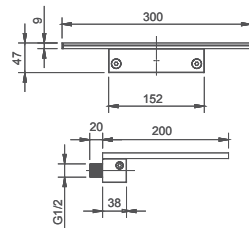

2.981.596-08-000

Waterfall spout
Brass

Select a variant
Matt Black / Chrome /
Gun Metal / Brushed Gold