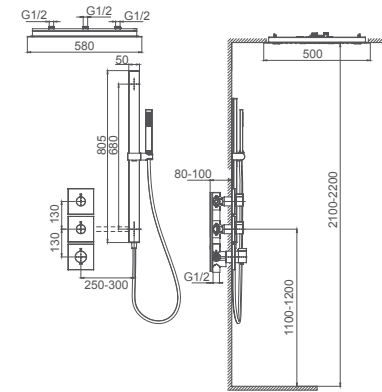

081.491

3F thermostatic shower set for concealed installation
Thermostatic cartridge
3F: rain shower, waterfall, hand shower

Select a variant
Matt Black / Chrome /
Gun Metal / Brushed Gold