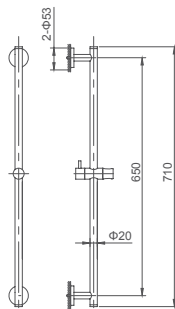

2.098.535-19-000

Slidebar
Brass

Select a variant
Matt Black / Chrome /
Gun Metal / Brushed Gold