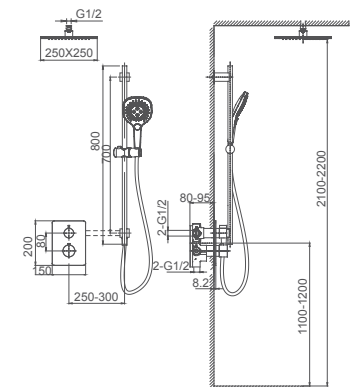

2F thermostatic shower set for concealed installation
Thermostatic cartridge
2F: rain shower, waterfall

Select a variant
Matt Black / Chrome /
Gun Metal / Brushed Gold