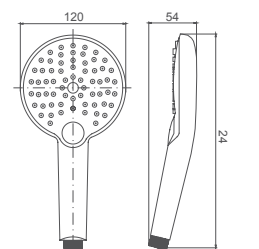

2.982.592-77-000

3-function handshower
ABS

Select a variant
Matt Black / Chrome /
Gun Metal / Brushed Gold