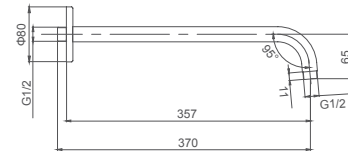

2.099.533-46-000

Wall-mounted shower arm
Connection thread: G1/2

Select a variant
Matt Black / Chrome /
Gun Metal / Brushed Gold