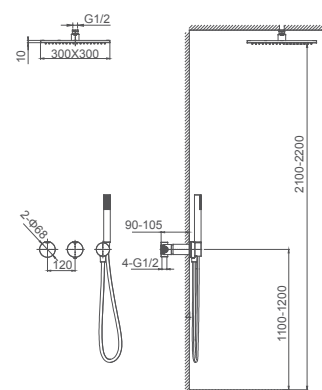

**Select a variant**  
Matt Black / Chrome /  
Gun Metal / Brushed Gold

080.491

**2F shower set for concealed installation**  
35 mm cartridge  
**2F: rain shower, hand shower**

**Select a variant**  
Matt Black / Chrome /  
Gun Metal / Brushed Gold