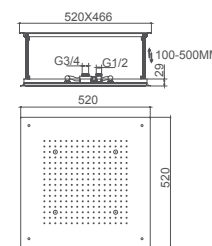

2.981.596-06-000

1F overhead shower: rain shower
Brass

Select a variant
Matt Black / Chrome /
Gun Metal / Brushed Gold

2.981.596-01-000

2F overhead shower: rain shower, waterfall
Brass

Select a variant
Matt Black / Chrome /
Gun Metal / Brushed Gold

2.981.596-07-000

3F overhead shower: rain shower, waterfall, water column
Brass

Select a variant
Matt Black / Chrome /
Gun Metal / Brushed Gold

2.981.596-08-000

2F overhead shower: rain shower, waterfall
Brass

Select a variant
Matt Black / Chrome /
Gun Metal / Brushed Gold

2.981.590-11-000

2F ceiling mounted overhead shower: rain shower, waterfall
Brass

Select a variant
Matt Black / Chrome /
Gun Metal / Brushed Gold

2.981.590-13-000

1F ceiling mounted overhead shower: rain shower
Brass

Select a variant
Matt Black / Chrome /
Gun Metal / Brushed Gold

2.981.590-07-000

2F ceiling mounted overhead shower: rain shower, waterfall
SUS304

Select a variant
Matt Black / Chrome /
Gun Metal / Brushed Gold

2.981.590-18-000

2F ceiling mounted overhead shower: rain shower, waterfall
SUS304

Select a variant
Matt Black / Chrome /
Gun Metal / Brushed Gold

2.981.590-19-000

3F ceiling mounted overhead shower: rain shower, waterfall, water column
SUS304

Select a variant
Matt Black / Chrome /
Gun Metal / Brushed Gold

2.981.590-20-000

4F ceiling mounted overhead shower: rain shower, waterfall, water column, mist spray
SUS304

Select a variant
Matt Black / Chrome /
Gun Metal / Brushed Gold