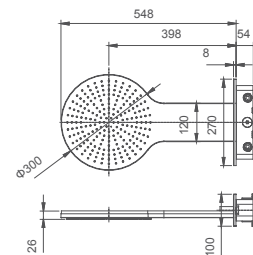

2.981.591-17-000

1F overhead shower: rain shower
Brass

Select a variant
Matt Black / Chrome /
Gun Metal / Brushed Gold

2.981.590-29-000

2F overhead shower: double rain shower
Brass

Select a variant
Matt Black / Chrome /
Gun Metal / Brushed Gold

2.981.596-10-000

1F overhead shower: rain shower
Brass

Select a variant
Matt Black / Chrome /
Gun Metal / Brushed Gold

2.981.596-09-000

2F overhead shower: rain shower, waterfall
Brass

Select a variant
Matt Black / Chrome /
Gun Metal / Brushed Gold

2.981.590-36-000

**3F overhead shower: rain shower,
waterfall, mist spray**

SUS304

Select a variant
Matt Black / Chrome /
Gun Metal / Brushed Gold

2.981.590-32-000

**3F overhead shower: rain shower,
waterfall, mist spray**

SUS304

Select a variant
Matt Black / Chrome /
Gun Metal / Brushed Gold

2.983.592-20-000

3-function handshower
ABS

Select a variant
Matt Black / Chrome /
Gun Metal / Brushed Gold

2.982.592-77-000

3-function handshower
ABS

Select a variant
Matt Black / Chrome /
Gun Metal / Brushed Gold

2.099.533-35-000

Ceiling-mounted shower arm
Connection thread: G1/2

Select a variant
Matt Black / Chrome /
Gun Metal / Brushed Gold