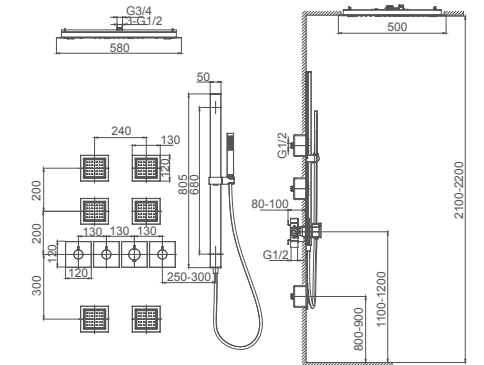

081.494

5F thermostatic shower set for concealed installation
Thermostatic cartridge
5F: rain shower, waterfall, water column, body jet, hand shower

Select a variant
Matt Black / Chrome /
Gun Metal / Brushed Gold