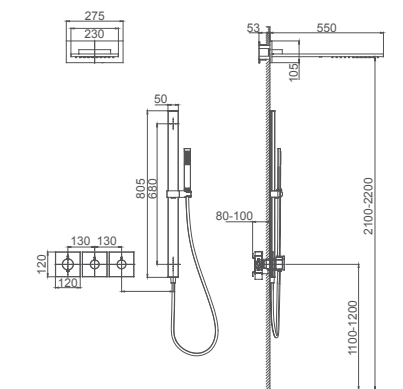

081.496

4F thermostatic shower set for concealed installation
Thermostatic cartridge
4F: rain shower, waterfall, water column, hand shower

Select a variant
Matt Black / Chrome /
Gun Metal / Brushed Gold