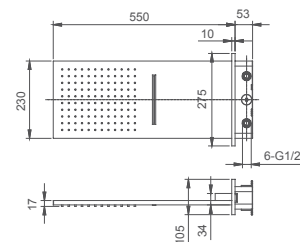

2.981.596-06-000

1F overhead shower: rain shower
Brass

Select a variant
Matt Black / Chrome /
Gun Metal / Brushed Gold

2.981.596-01-000

2F overhead shower: rain shower, waterfall
Brass

Select a variant
Matt Black / Chrome /
Gun Metal / Brushed Gold

2.981.596-07-000

3F overhead shower: rain shower, waterfall, water column
Brass

Select a variant
Matt Black / Chrome /
Gun Metal / Brushed Gold

2.981.596-08-000

2F overhead shower: rain shower, waterfall
Brass

Select a variant
Matt Black / Chrome /
Gun Metal / Brushed Gold

2.981.590-11-000

2F ceiling mounted overhead shower: rain shower, waterfall
Brass

Select a variant
Matt Black / Chrome /
Gun Metal / Brushed Gold

2.981.590-13-000

1F ceiling mounted overhead shower: rain shower
Brass

Select a variant
Matt Black / Chrome /
Gun Metal / Brushed Gold

2.981.590-07-000

2F ceiling mounted overhead shower: rain shower, waterfall
SUS304

Select a variant
Matt Black / Chrome /
Gun Metal / Brushed Gold

2.981.590-18-000

2F ceiling mounted overhead shower: rain shower, waterfall
SUS304

Select a variant
Matt Black / Chrome /
Gun Metal / Brushed Gold

2.981.590-19-000

3F ceiling mounted overhead shower: rain shower, waterfall, water column
SUS304

Select a variant
Matt Black / Chrome /
Gun Metal / Brushed Gold

2.981.590-20-000

4F ceiling mounted overhead shower: rain shower, waterfall, water column, mist spray
SUS304

Select a variant
Matt Black / Chrome /
Gun Metal / Brushed Gold