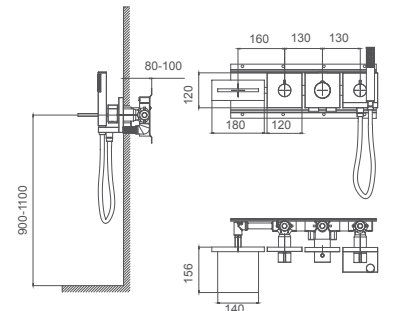

2F thermostatic bath set for concealed installa
Thermostatic cartridge
2F: waterfall, hand shower

Select a variant
Matt Black / Chrome /
Gun Metal / Brushed Gold