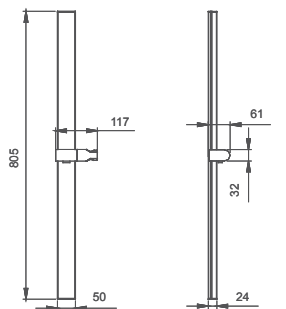

2.981.592-55-000

**Single-function handshower**  
SUS304

**Select a variant**  
Matt Black / Chrome /  
Gun Metal / Brushed Gold

2.098.535-41-000

**Slidebar**  
Brass

**Select a variant**  
Matt Black / Chrome /  
Gun Metal / Brushed Gold