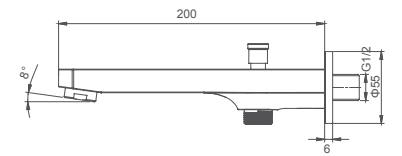

2.099.524-06-000

Bath spout with diverter
Connection thread: G1/2
Brass

Select a variant
Matt Black / Chrome /
Gun Metal / Brushed Gold