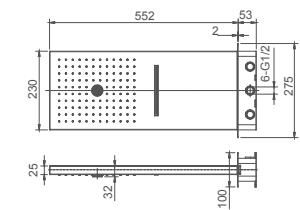

2.981.596-06-000

1F overhead shower: rain shower
Brass

Select a variant
Matt Black / Chrome /
Gun Metal / Brushed Gold

2.981.596-01-000

2F overhead shower: rain shower, waterfall
Brass

Select a variant
Matt Black / Chrome /
Gun Metal / Brushed Gold

2.981.596-07-000

3F overhead shower: rain shower, waterfall, water column
Brass

Select a variant
Matt Black / Chrome /
Gun Metal / Brushed Gold

2.981.596-08-000

2F overhead shower: rain shower, waterfall
Brass

Select a variant
Matt Black / Chrome /
Gun Metal / Brushed Gold

2.981.590-11-000

2F ceiling mounted overhead shower: rain shower, waterfall
Brass

Select a variant
Matt Black / Chrome /
Gun Metal / Brushed Gold

2.981.590-13-000

1F ceiling mounted overhead shower: rain shower
Brass

Select a variant
Matt Black / Chrome /
Gun Metal / Brushed Gold

2.981.590-07-000

2F ceiling mounted overhead shower: rain shower, waterfall
SUS304

Select a variant
Matt Black / Chrome /
Gun Metal / Brushed Gold

2.981.590-18-000

2F ceiling mounted overhead shower: rain shower, waterfall
SUS304

Select a variant
Matt Black / Chrome /
Gun Metal / Brushed Gold

2.981.590-19-000

3F ceiling mounted overhead shower: rain shower, waterfall, water column
SUS304

Select a variant
Matt Black / Chrome /
Gun Metal / Brushed Gold

2.981.590-20-000

4F ceiling mounted overhead shower: rain shower, waterfall, water column, mist spray
SUS304

Select a variant
Matt Black / Chrome /
Gun Metal / Brushed Gold