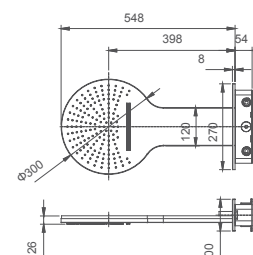

2.981.591-17-000

1F overhead shower: rain shower
Brass

Select a variant
Matt Black / Chrome /
Gun Metal / Brushed Gold

2.981.590-29-000

2F overhead shower: double rain shower
Brass

Select a variant
Matt Black / Chrome /
Gun Metal / Brushed Gold

2.981.596-10-000

1F overhead shower: rain shower
Brass

Select a variant
Matt Black / Chrome /
Gun Metal / Brushed Gold

2.981.596-09-000

2F overhead shower: rain shower, waterfall
Brass

Select a variant
Matt Black / Chrome /
Gun Metal / Brushed Gold

2.981.590-36-000

**3F overhead shower: rain shower,
waterfall, mist spray**

SUS304

Select a variant
Matt Black / Chrome /
Gun Metal / Brushed Gold

2.981.590-32-000

**3F overhead shower: rain shower,
waterfall, mist spray**

SUS304

Select a variant
Matt Black / Chrome /
Gun Metal / Brushed Gold

2.983.592-20-000

3-function handshower
ABS

Select a variant
Matt Black / Chrome /
Gun Metal / Brushed Gold

2.982.592-77-000

3-function handshower
ABS

Select a variant
Matt Black / Chrome /
Gun Metal / Brushed Gold

2.099.533-35-000

Ceiling-mounted shower arm
Connection thread: G1/2

Select a variant
Matt Black / Chrome /
Gun Metal / Brushed Gold