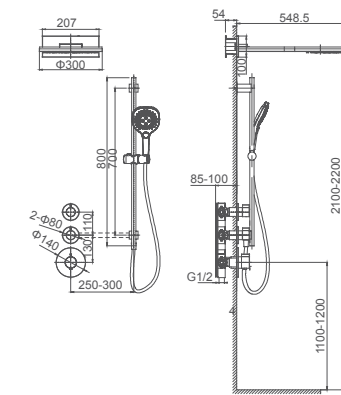

080.495

3F thermostatic shower set for concealed installation
Thermostatic cartridge
3F: rain shower, waterfall, hand shower

Select a variant
Matt Black / Chrome / Gun Metal / Brushed Gold