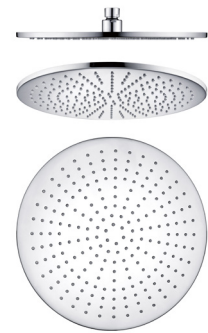

2.981.591-17-000