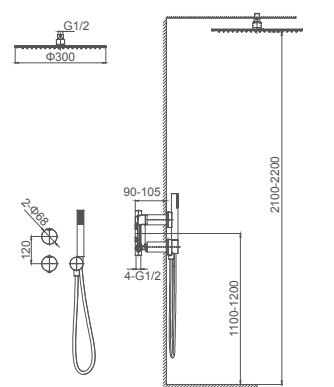

2F shower set for concealed installation
35 mm cartridge
2F: rain shower, hand shower

Select a variant
Matt Black / Chrome /
Gun Metal / Brushed Gold