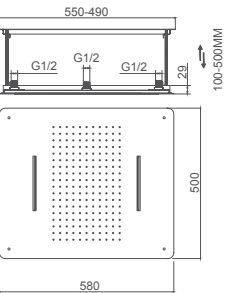

2.981.590-18-000

2F ceiling mounted overhead shower: rain shower, waterfall
SUS304

Select a variant
Matt Black / Chrome /
Gun Metal / Brushed Gold