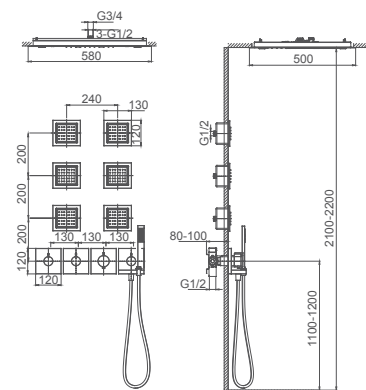

081.499

5F thermostatic shower set for concealed installation
Thermostatic cartridge
5F: rain shower, waterfall, water column, body jet, hand shower

Select a variant
Matt Black / Chrome /
Gun Metal / Brushed Gold