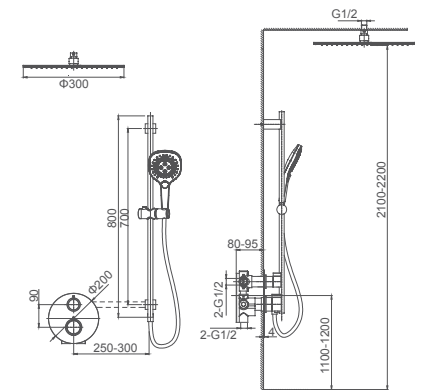

080.473

2F thermostatic shower set for concealed installation
Thermostatic cartridge
2F: rain shower, hand shower

Select a variant
Matt Black / Chrome /
Gun Metal / Brushed Gold