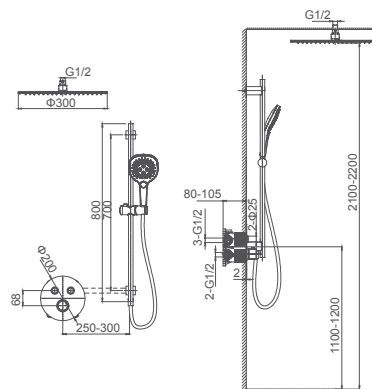

2F thermostatic shower set for concealed installation
Thermostatic cartridge
2F: rain shower, hand shower

Select a variant
Matt Black / Chrome /
Gun Metal / Brushed Gold