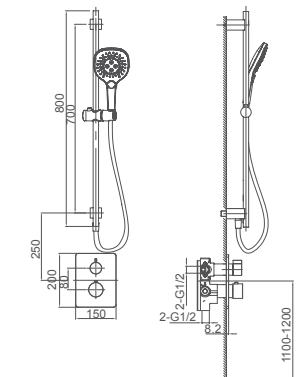

081.477

3F thermostatic shower set for concealed installation
Thermostatic cartridge
3F: rain shower, waterfall, hand shower

Select a variant
Matt Black / Chrome /
Gun Metal / Brushed Gold