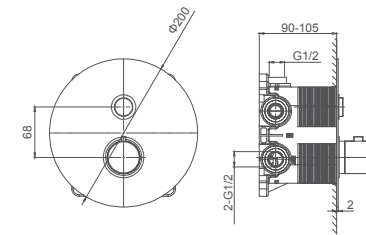

1F thermostatic shower valve for concealed installation
Thermostatic cartridge
1F / 3F available on demand

Select a variant
Matt Black / Chrome /
Gun Metal / Brushed Gold