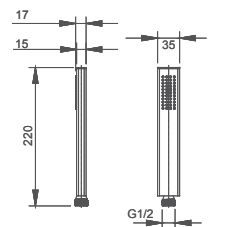

2.981.592-55-000

**Single-function handshower**  
SUS304

**Select a variant**  
Matt Black / Chrome /  
Gun Metal / Brushed Gold

2.098.535-41-000

**Slidebar**  
Brass

**Select a variant**  
Matt Black / Chrome /  
Gun Metal / Brushed Gold