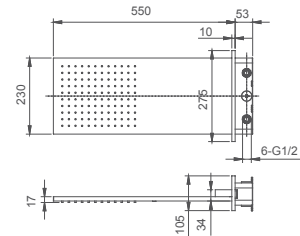

2.981.596-06-000

1F overhead shower: rain shower
Brass

Select a variant
Matt Black / Chrome /
Gun Metal / Brushed Gold

2.981.596-01-000

2F overhead shower: rain shower, waterfall
Brass

Select a variant
Matt Black / Chrome /
Gun Metal / Brushed Gold

2.981.596-07-000

3F overhead shower: rain shower, waterfall, water column
Brass

Select a variant
Matt Black / Chrome /
Gun Metal / Brushed Gold

2.981.596-08-000

2F overhead shower: rain shower, waterfall
Brass

Select a variant
Matt Black / Chrome /
Gun Metal / Brushed Gold

2.981.590-11-000

2F ceiling mounted overhead shower: rain shower, waterfall
Brass

Select a variant
Matt Black / Chrome /
Gun Metal / Brushed Gold

2.981.590-13-000

1F ceiling mounted overhead shower: rain shower
Brass

Select a variant
Matt Black / Chrome /
Gun Metal / Brushed Gold

2.981.590-07-000

2F ceiling mounted overhead shower: rain shower, waterfall
SUS304

Select a variant
Matt Black / Chrome /
Gun Metal / Brushed Gold

2.981.590-18-000

2F ceiling mounted overhead shower: rain shower, waterfall
SUS304

Select a variant
Matt Black / Chrome /
Gun Metal / Brushed Gold

2.981.590-19-000

3F ceiling mounted overhead shower: rain shower, waterfall, water column
SUS304

Select a variant
Matt Black / Chrome /
Gun Metal / Brushed Gold

2.981.590-20-000

4F ceiling mounted overhead shower: rain shower, waterfall, water column, mist spray
SUS304

Select a variant
Matt Black / Chrome /
Gun Metal / Brushed Gold