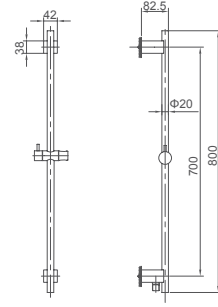

2.098.535-50-000

**Slidebar**  
Brass

**Select a variant**  
Matt Black / Chrome /  
Gun Metal / Brushed Gold

2.098.535-14-000

**Slidebar**  
Brass

**Select a variant**  
Matt Black / Chrome /  
Gun Metal / Brushed Gold