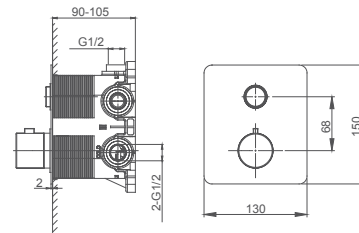

1F thermostatic shower valve for concealed installation
Thermostatic cartridge

Select a variant
Matt Black / Chrome /
Gun Metal / Brushed Gold