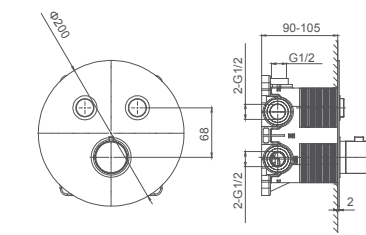

**Select a variant**  
Matt Black / Chrome /  
Gun Metal / Brushed Gold

6.080.474-00-000

**2F thermostatic shower valve for concealed installation**  
Thermostatic cartridge

**Select a variant**  
Matt Black / Chrome /  
Gun Metal / Brushed Gold