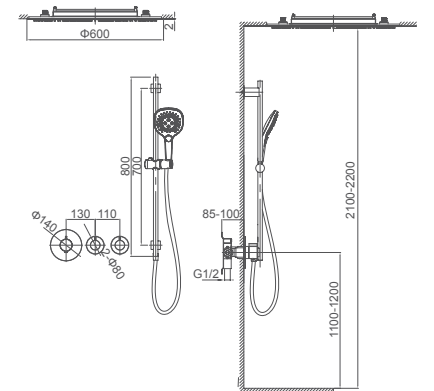

4F thermostatic shower set for concealed installation

Thermostatic cartridge
4F: rain shower, water column, bubble water, hand shower

Select a variant
Matt Black / Chrome /
Gun Metal / Brushed Gold