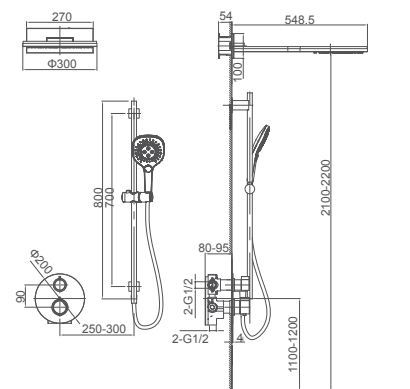

3F thermostatic shower set for concealed installation
Thermostatic cartridge
3F: rain shower, waterfall, hand shower

Select a variant
Matt Black / Chrome /
Gun Metal / Brushed Gold