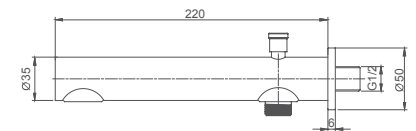

2.099.524-09-000

Bath spout with diverter
Connection thread: G1/2
Brass

Select a variant
Matt Black / Chrome /
Gun Metal / Brushed Gold