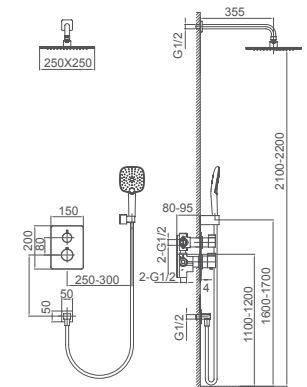

081.478

3F thermostatic shower set for concealed installation
Thermostatic cartridge
3F: rain shower, waterfall, hand shower

Select a variant
Matt Black / Chrome /
Gun Metal / Brushed Gold