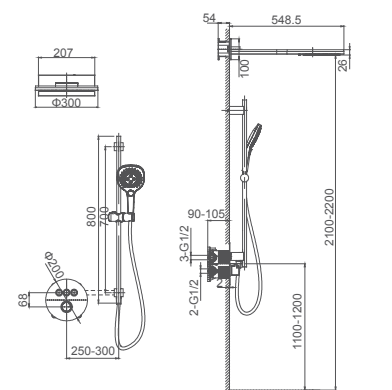

3F thermostatic shower set for concealed installation
Thermostatic cartridge
3F: rain shower, waterfall, hand shower

Select a variant
Matt Black / Chrome /
Gun Metal / Brushed Gold