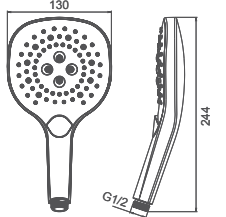

2.982.592-91-000

**3-function handshower**  
ABS

**Select a variant**  
Matt Black / Chrome /  
Gun Metal / Brushed Gold

2.983.592-10-000

**3-function handshower**  
SUS304

**Select a variant**  
Matt Black / Chrome /  
Gun Metal / Brushed Gold