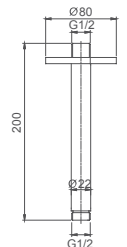

2.099.533-35-000

**Ceiling-mounted shower arm**  
Connection thread: G1/2

**Select a variant**  
Matt Black / Chrome /  
Gun Metal / Brushed Gold

2.099.533-46-000

**Wall-mounted shower arm**  
Connection thread: G1/2