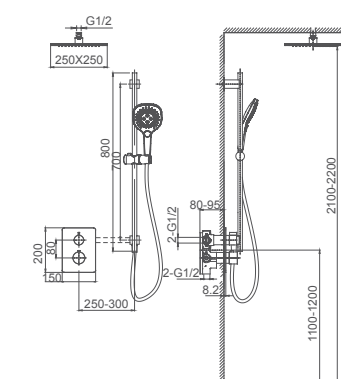

081.479

3F thermostatic shower set for concealed installation
Thermostatic cartridge
3F: rain shower, waterfall, hand shower

Select a variant
Matt Black / Chrome /
Gun Metal / Brushed Gold