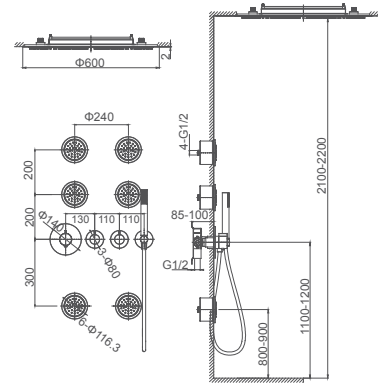

5F thermostatic shower set for concealed installation
Thermostatic cartridge
5F: rain shower, water column, mist spray, body jet, hand shower

Select a variant
Matt Black / Chrome / Gun Metal / Brushed Gold