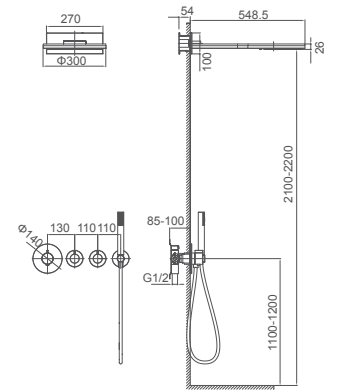

3F thermostatic shower set for concealed installation
Thermostatic cartridge
3F: rain shower, waterfall, hand shower

Select a variant
Matt Black / Chrome / Gun Metal / Brushed Gold