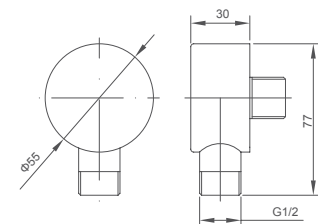

Wall-mounted shower elbow

Connection thread: G1/2
Brass

Select a variant
Matt Black / Chrome /
Gun Metal / Brushed Gold