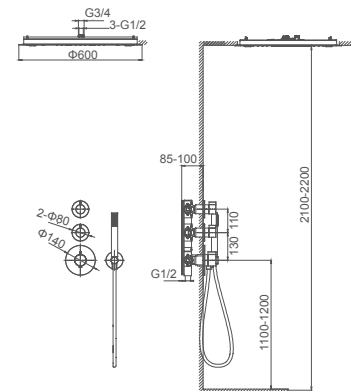

4F thermostatic shower set for concealed installation

Thermostatic cartridge
4F: rain shower, water column, bubble water, hand shower

Select a variant
Matt Black / Chrome /
Gun Metal / Brushed Gold