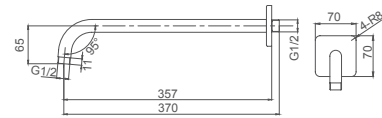

2.099.533-45-000

Wall-mounted shower arm
Connection thread: G1/2

Select a variant
Matt Black / Chrome /
Gun Metal / Brushed Gold