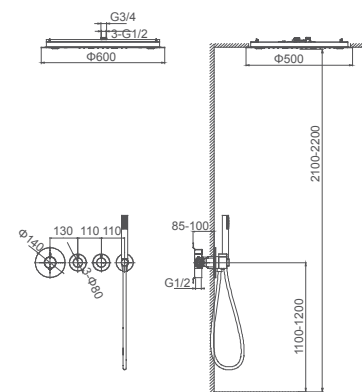

4F thermostatic shower set for concealed installation

Thermostatic cartridge
4F: rain shower, water column, bubble water, hand shower

Select a variant
Matt Black / Chrome /
Gun Metal / Brushed Gold