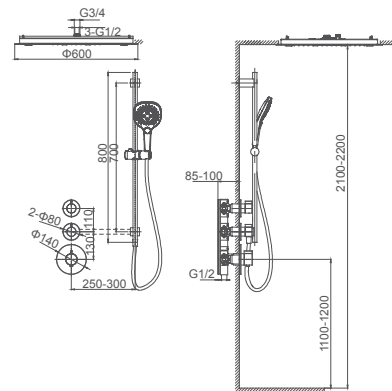

080.498

4F thermostatic shower set for concealed installation

Thermostatic cartridge
4F: rain shower, water column, bubble water, hand shower

Select a variant
Matt Black / Chrome /
Gun Metal / Brushed Gold