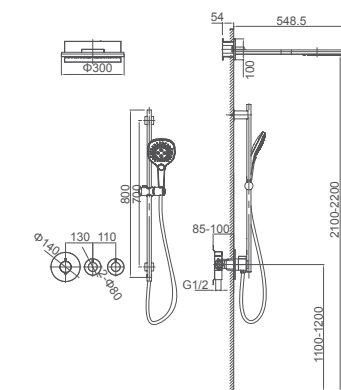

3F thermostatic shower set for concealed installation
Thermostatic cartridge
3F: rain shower, waterfall, hand shower

Select a variant
Matt Black / Chrome / Gun Metal / Brushed Gold