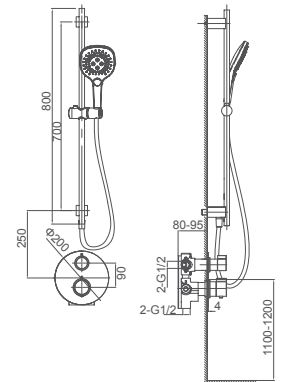

080.471

1F thermostatic shower set for concealed installation
Thermostatic cartridge
1F: hand shower

Select a variant
Matt Black / Chrome /
Gun Metal / Brushed Gold