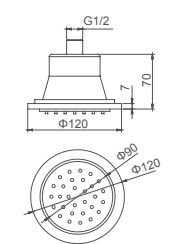

Body spray
Brass

Select a variant
Matt Black / Chrome /
Gun Metal / Brushed Gold