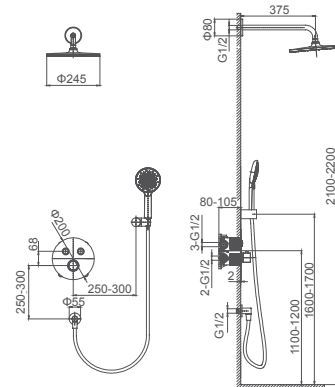

2F thermostatic shower set for concealed installation
Thermostatic cartridge
2F: rain shower, hand shower

Select a variant
Matt Black / Chrome /
Gun Metal / Brushed Gold