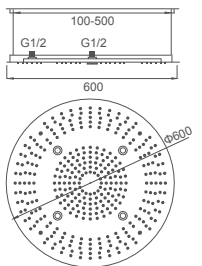

2.981.591-17-000

1F overhead shower: rain shower
Brass

Select a variant
Matt Black / Chrome /
Gun Metal / Brushed Gold

2.981.590-29-000

2F overhead shower: double rain shower
Brass

Select a variant
Matt Black / Chrome /
Gun Metal / Brushed Gold

2.981.596-10-000

1F overhead shower: rain shower
Brass

Select a variant
Matt Black / Chrome /
Gun Metal / Brushed Gold

2.981.596-09-000

2F overhead shower: rain shower, waterfall
Brass

Select a variant
Matt Black / Chrome /
Gun Metal / Brushed Gold

2.981.590-36-000

**3F overhead shower: rain shower,
waterfall, mist spray**

SUS304

Select a variant
Matt Black / Chrome /
Gun Metal / Brushed Gold

2.981.590-32-000

**3F overhead shower: rain shower,
waterfall, mist spray**

SUS304

Select a variant
Matt Black / Chrome /
Gun Metal / Brushed Gold

2.983.592-20-000

3-function handshower
ABS

Select a variant
Matt Black / Chrome /
Gun Metal / Brushed Gold

2.982.592-77-000

3-function handshower
ABS

Select a variant
Matt Black / Chrome /
Gun Metal / Brushed Gold

2.099.533-35-000

Ceiling-mounted shower arm
Connection thread: G1/2

Select a variant
Matt Black / Chrome /
Gun Metal / Brushed Gold