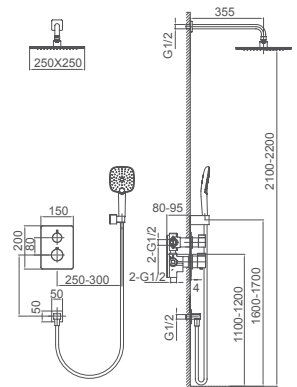

2F thermostatic shower set for concealed instal
Thermostatic cartridge
2F: rain shower, waterfall

Select a variant
Matt Black / Chrome /
Gun Metal / Brushed Gold