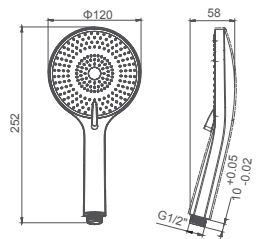

2.983.592-20-000

3-function handshower
ABS

Select a variant
Matt Black / Chrome /
Gun Metal / Brushed Gold