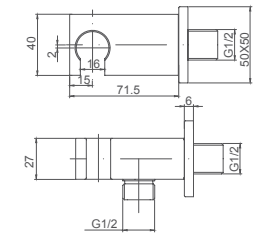

2.099.537-01-000

Shower holder with shower hose connection
Connection thread: G1/2
Brass

Select a variant
Matt Black / Chrome /
Gun Metal / Brushed Gold