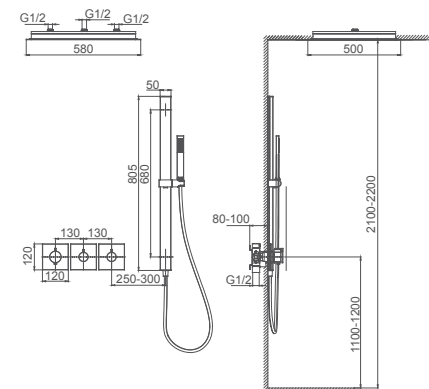

081.492

3F thermostatic shower set for concealed installation
Thermostatic cartridge
3F: rain shower, waterfall, hand shower

Select a variant
Matt Black / Chrome /
Gun Metal / Brushed Gold