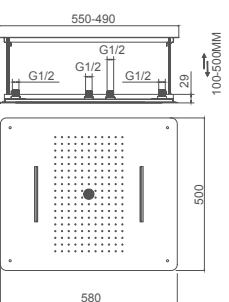

2.981.590-19-000

3F ceiling mounted overhead shower: rain shower, waterfall, water column
SUS304

Select a variant
Matt Black / Chrome /
Gun Metal / Brushed Gold