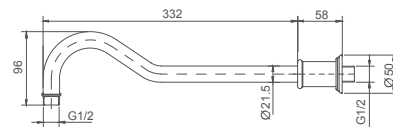

2.099.533-36-000

Wall-mounted shower arm
Connection thread: G1/2

Select a variant
Matt Black / Chrome /
Gun Metal / Brushed Gold