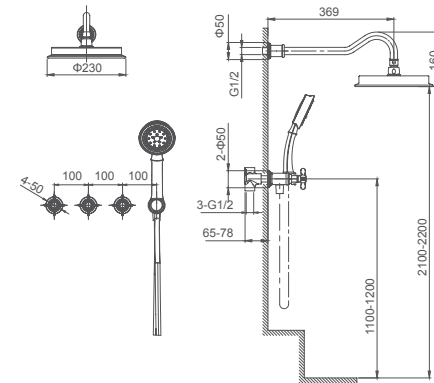

Select a variant

Matt Black / Chrome /
Gun Metal / Brushed Gold