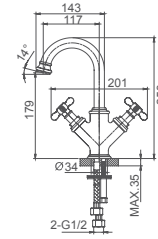

**Select a variant**  
Matt Black / Chrome /  
Gun Metal / Brushed Gold

6.038.112-00-000

**Double lever basin mixer**  
1/2" brass cartridge, 90 degrees

**Drainage accessories:**  
chosen by customer separately