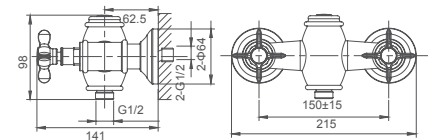

6.038.111-00-000

Double lever basin mixer
1/2" brass cartridge, 90 degrees

Drainage accessories:
chosen by customer separately

Select a variant
Matt Black / Chrome /
Gun Metal / Brushed Gold

6.038.112-00-000

Double lever basin mixer
1/2" brass cartridge, 90 degrees

Drainage accessories:
chosen by customer separately

Select a variant
Matt Black / Chrome /
Gun Metal / Brushed Gold

6.038.114-00-000

Double lever basin mixer
1/2" brass cartridge, 90 degrees

Drainage accessories:
chosen by customer separately

Select a variant
Matt Black / Chrome /
Gun Metal / Brushed Gold

6.038.501-00-000

Double lever bidet mixer
1/2" brass cartridge, 90 degrees

Drainage accessories:
chosen by customer separately

Select a variant
Matt Black / Chrome /
Gun Metal / Brushed Gold

6.038.131-00-000

3-hole basin mixer
1/2" brass cartridge, 90 degrees

Drainage accessories:
chosen by customer separately

Select a variant
Matt Black / Chrome /
Gun Metal / Brushed Gold

6.038.21A-00-000

Single lever kitchen mixer
35mm ceramic cartridge

Select a variant
Matt Black / Chrome /
Gun Metal / Brushed Gold

6.038.171-00-000

Double lever basin mixer for concealed installation
1/2" brass cartridge, 90 degrees

Drainage accessories:
chosen by customer separately

Select a variant
Matt Black / Chrome /
Gun Metal / Brushed Gold

6.038.312-00-000

Double lever bath mixer for exposed installation
1/2" brass cartridge, 90 degrees

Select a variant
Matt Black / Chrome /
Gun Metal / Brushed Gold

6.038.411-00-000

Double lever shower mixer for exposed installation
1/2" brass cartridge, 90 degrees

Select a variant
Matt Black / Chrome /
Gun Metal / Brushed Gold