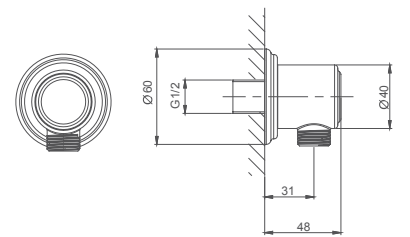

**Select a variant**  
Matt Black / Chrome /  
Gun Metal / Brushed Gold

2.099.539-16-000

**Wall-mounted shower elbow**  
Connection thread: G1/2  
Brass

**Select a variant**  
Matt Black / Chrome /  
Gun Metal / Brushed Gold