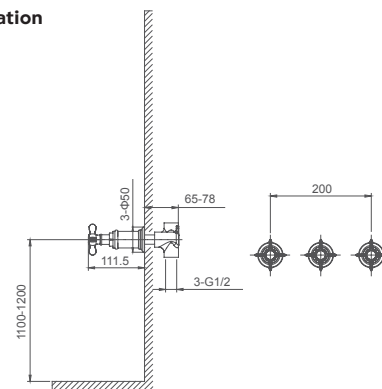

6.038.390-00-000

Double lever bath mixer for concealed installation
1/2" brass cartridge, 90 degrees

Select a variant
Matt Black / Chrome /
Gun Metal / Brushed Gold