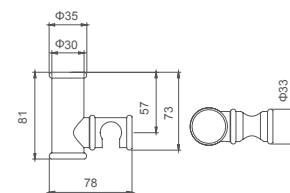

3.702.004-76-000

**Shower hose**  
PVC/1.5m

**Select a variant**  
Matt Black / Chrome /  
Gun Metal / Brushed Gold

2.099.537-20-000

**Shower holder**  
Adjustable  
Brass

**Select a variant**  
Matt Black / Chrome /  
Gun Metal / Brushed Gold