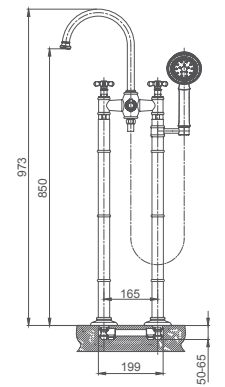

038.371

**Bath mixer for concealed installation**

1/2" brass cartridge: 90 degrees

**Select a variant**

Matt Black / Chrome /  
Gun Metal / Brushed Gold

038.474

**Shower set for concealed installation**

1/2" brass cartridge, 90 degrees

**Select a variant**

Matt Black / Chrome /  
Gun Metal / Brushed Gold

6.038.381-00-000

**Double lever bath mixer floor-standing**

1/2" brass cartridge: 90 degrees

6.038.181-00-000

**Double lever bath mixer floor-standing**

1/2" brass cartridge: 90 degrees

038.473

**Shower set for concealed installation**

1/2" brass cartridge, 90 degrees

**Select a variant**

Matt Black / Chrome /  
Gun Metal / Brushed Gold

2.098.535-20-000

**Slidebar**