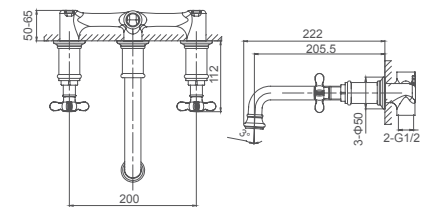

6.038.171-00-000

**Double lever basin mixer for concealed installation**  
1/2" brass cartridge, 90 degrees

**Drainage accessories:**  
chosen by customer separately

**Select a variant**  
Matt Black / Chrome /  
Gun Metal / Brushed Gold