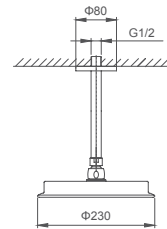

Overhead shower: 2.981.591-38-000
Celling-mounted shower arm: 2.099.533-35-000

Select a variant
Matt Black / Chrome /
Gun Metal / Brushed Gold