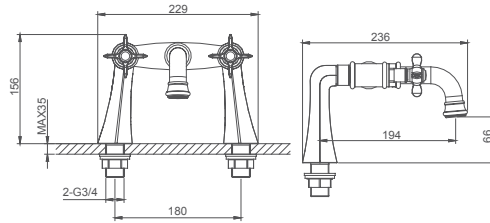

Double lever bath mixer
1/2" brass cartridge, 90 degrees

Select a variant
Matt Black / Chrome /
Gun Metal / Brushed Gold