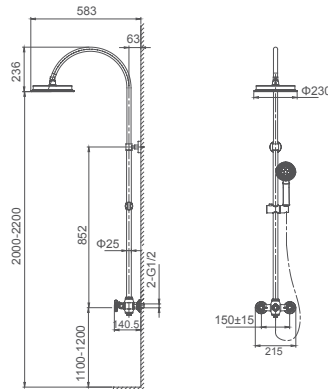

**Select a variant**  
Matt Black / Chrome /  
Gun Metal / Brushed Gold

6.038.462-00-000

**Shower combination for exposed installation**

1/2" brass cartridge, 90 degrees

**Select a variant**

Matt Black / Chrome /  
Gun Metal / Brushed Gold

038.371

**Bath mixer for concealed installation**

1/2" brass cartridge: 90 degrees

**Select a variant**

Matt Black / Chrome /  
Gun Metal / Brushed Gold

038.474

**Shower set for concealed installation**

1/2" brass cartridge, 90 degrees