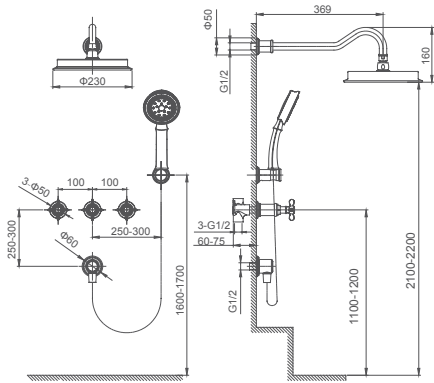

1/2" brass cartridge: 90 degrees

038.473

**Shower set for concealed installation**

1/2" brass cartridge, 90 degrees

**Select a variant**

Matt Black / Chrome /  
Gun Metal / Brushed Gold

2.098.535-20-000

**Slidebar**