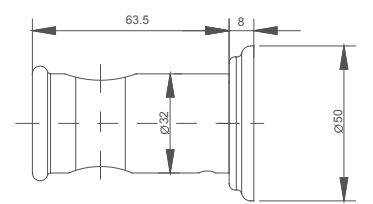

2.099.537-17-000

Shower holder
Fixed position
Brass

Select a variant
Matt Black / Chrome /
Gun Metal / Brushed Gold