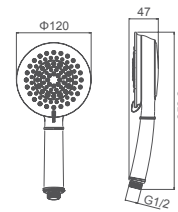

2.099.533-36-000

**Wall-mounted shower arm**  
Connection thread: G1/2

**Select a variant**  
Matt Black / Chrome /  
Gun Metal / Brushed Gold

2.982.592-85-000

**3-function handshower**  
ABS

**Select a variant**  
Matt Black / Chrome /  
Gun Metal / Brushed Gold

3.702.004-76-000

**Shower hose**  
PVC/1.5m

**Select a variant**  
Matt Black / Chrome /  
Gun Metal / Brushed Gold

2.099.537-20-000

**Shower holder**  
Adjustable  
Brass

**Select a variant**  
Matt Black / Chrome /  
Gun Metal / Brushed Gold