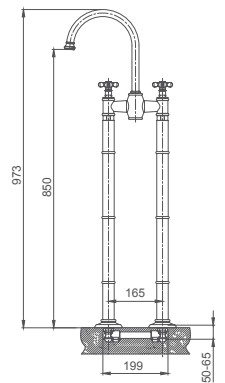

1/2" brass cartridge: 90 degrees

038.473

**Shower set for concealed installation**

1/2" brass cartridge, 90 degrees

**Select a variant**

Matt Black / Chrome /  
Gun Metal / Brushed Gold

2.098.535-20-000

**Slidebar**