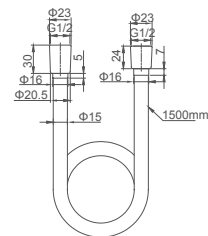

1/2" brass cartridge: 90 degrees

038.473

**Shower set for concealed installation**

1/2" brass cartridge, 90 degrees

**Select a variant**

Matt Black / Chrome /  
Gun Metal / Brushed Gold

2.098.535-20-000

**Slidebar**

2.099.533-36-000

**Wall-mounted shower arm**  
Connection thread: G1/2

**Select a variant**  
Matt Black / Chrome /  
Gun Metal / Brushed Gold

2.982.592-85-000

**3-function handshower**  
ABS

**Select a variant**  
Matt Black / Chrome /  
Gun Metal / Brushed Gold

3.702.004-76-000

**Shower hose**  
PVC/1.5m

**Select a variant**  
Matt Black / Chrome /  
Gun Metal / Brushed Gold

2.099.537-20-000

**Shower holder**  
Adjustable  
Brass

**Select a variant**  
Matt Black / Chrome /  
Gun Metal / Brushed Gold

2.099.537-39-000

**Shower holder with shower hose connection**  
Connection thread: G1/2  
Brass

**Select a variant**  
Matt Black / Chrome /  
Gun Metal / Brushed Gold

2.099.537-17-000

**Shower holder**  
Fixed position  
Brass