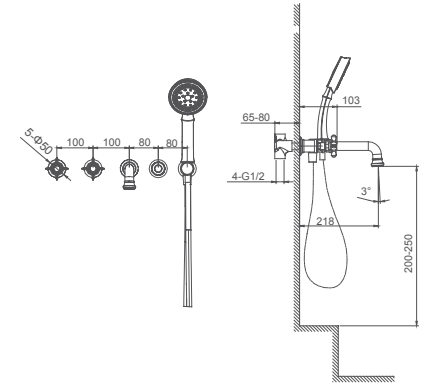

038.371

**Bath mixer for concealed installation**

1/2" brass cartridge: 90 degrees

**Select a variant**

Matt Black / Chrome /  
Gun Metal / Brushed Gold

038.474

**Shower set for concealed installation**

1/2" brass cartridge, 90 degrees