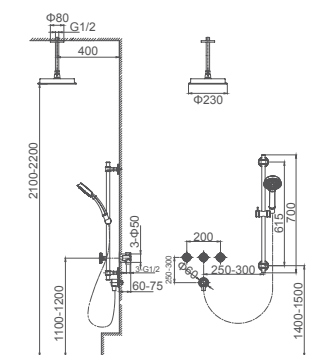

6.JN.311-00-000

Double lever bath mixer
1/2" brass cartridge, 90 degrees

Select a variant
Matt Black / Chrome /
Gun Metal / Brushed Gold

6.038.332-00-000

4-hole rim mounted bath mixer
1/2" brass cartridge, 90 degrees

Select a variant
Matt Black / Chrome /
Gun Metal / Brushed Gold

6.038.390-00-000

Double lever bath mixer for concealed installation
1/2" brass cartridge, 90 degrees

Select a variant
Matt Black / Chrome /
Gun Metal / Brushed Gold

6.038.490-00-000

Double lever shower mixer for concealed installation
1/2" brass cartridge, 90 degrees

Select a variant
Matt Black / Chrome /
Gun Metal / Brushed Gold

038.471

Thermostatic shower set for concealed installation
Thermostatic cartridge

Select a variant
Matt Black / Chrome /
Gun Metal / Brushed Gold

038.141

Ceiling mounted basin mixer
1/2" brass cartridge, 90 degrees

Drainage accessories:
chosen by customer separately

Select a variant
Matt Black / Chrome /
Gun Metal / Brushed Gold

038.472

Shower set for concealed installation
1/2" brass cartridge, 90 degrees

Select a variant
Matt Black / Chrome /
Gun Metal / Brushed Gold