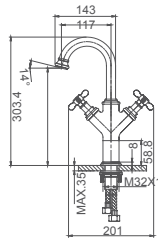

6.038.111-00-000

Double lever basin mixer
1/2" brass cartridge, 90 degrees

Drainage accessories:
chosen by customer separately

Select a variant
Matt Black / Chrome /
Gun Metal / Brushed Gold

6.038.112-00-000

Double lever basin mixer
1/2" brass cartridge, 90 degrees

Drainage accessories:
chosen by customer separately

Select a variant
Matt Black / Chrome /
Gun Metal / Brushed Gold

6.038.114-00-000

Double lever basin mixer
1/2" brass cartridge, 90 degrees

Drainage accessories:
chosen by customer separately

Select a variant
Matt Black / Chrome /
Gun Metal / Brushed Gold

6.038.501-00-000

Double lever bidet mixer
1/2" brass cartridge, 90 degrees

Drainage accessories:
chosen by customer separately

Select a variant
Matt Black / Chrome /
Gun Metal / Brushed Gold

6.038.131-00-000

3-hole basin mixer
1/2" brass cartridge, 90 degrees

Drainage accessories:
chosen by customer separately

Select a variant
Matt Black / Chrome /
Gun Metal / Brushed Gold

6.038.21A-00-000

Single lever kitchen mixer
35mm ceramic cartridge

Select a variant
Matt Black / Chrome /
Gun Metal / Brushed Gold

6.038.171-00-000

Double lever basin mixer for concealed installation
1/2" brass cartridge, 90 degrees

Drainage accessories:
chosen by customer separately

Select a variant
Matt Black / Chrome /
Gun Metal / Brushed Gold

6.038.312-00-000

Double lever bath mixer for exposed installation
1/2" brass cartridge, 90 degrees

Select a variant
Matt Black / Chrome /
Gun Metal / Brushed Gold

6.038.411-00-000

Double lever shower mixer for exposed installation
1/2" brass cartridge, 90 degrees

Select a variant
Matt Black / Chrome /
Gun Metal / Brushed Gold