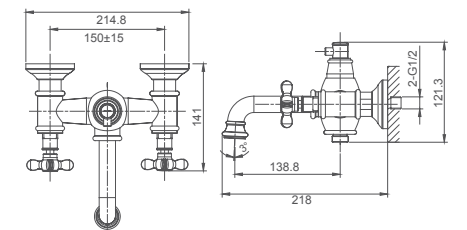

Double lever bath mixer for exposed installation
1/2" brass cartridge, 90 degrees

Select a variant
Matt Black / Chrome /
Gun Metal / Brushed Gold