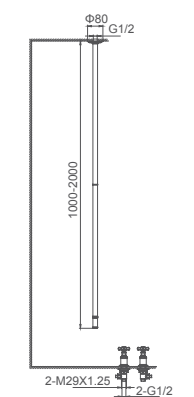

Ceiling mounted basin mixer
1/2" brass cartridge, 90 degrees

Drainage accessories:
chosen by customer separately

Select a variant
Matt Black / Chrome /
Gun Metal / Brushed Gold