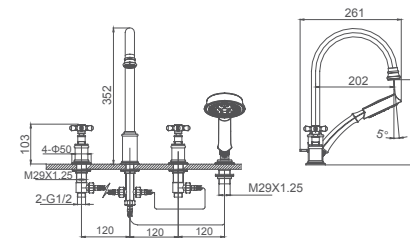

6.JN.311-00-000

Double lever bath mixer
1/2" brass cartridge, 90 degrees

Select a variant
Matt Black / Chrome /
Gun Metal / Brushed Gold

6.038.332-00-000

4-hole rim mounted bath mixer
1/2" brass cartridge, 90 degrees

Select a variant
Matt Black / Chrome /
Gun Metal / Brushed Gold

6.038.390-00-000

Double lever bath mixer for concealed installation
1/2" brass cartridge, 90 degrees

Select a variant
Matt Black / Chrome /
Gun Metal / Brushed Gold

6.038.490-00-000

Double lever shower mixer for concealed installation
1/2" brass cartridge, 90 degrees

Select a variant
Matt Black / Chrome /
Gun Metal / Brushed Gold

038.471

Thermostatic shower set for concealed installation
Thermostatic cartridge

Select a variant
Matt Black / Chrome /
Gun Metal / Brushed Gold

038.141

Ceiling mounted basin mixer
1/2" brass cartridge, 90 degrees

Drainage accessories:
chosen by customer separately

Select a variant
Matt Black / Chrome /
Gun Metal / Brushed Gold

038.472

Shower set for concealed installation
1/2" brass cartridge, 90 degrees

Select a variant
Matt Black / Chrome /
Gun Metal / Brushed Gold