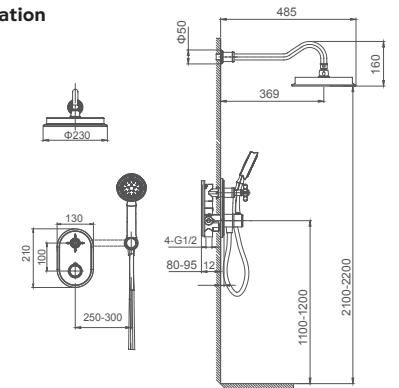

6.JN.311-00-000

Double lever bath mixer
1/2" brass cartridge, 90 degrees

Select a variant
Matt Black / Chrome /
Gun Metal / Brushed Gold

6.038.332-00-000

4-hole rim mounted bath mixer
1/2" brass cartridge, 90 degrees

Select a variant
Matt Black / Chrome /
Gun Metal / Brushed Gold

6.038.390-00-000

Double lever bath mixer for concealed installation
1/2" brass cartridge, 90 degrees

Select a variant
Matt Black / Chrome /
Gun Metal / Brushed Gold

6.038.490-00-000

Double lever shower mixer for concealed installation
1/2" brass cartridge, 90 degrees

Select a variant
Matt Black / Chrome /
Gun Metal / Brushed Gold

038.471

Thermostatic shower set for concealed installation
Thermostatic cartridge

Select a variant
Matt Black / Chrome /
Gun Metal / Brushed Gold

038.141

Ceiling mounted basin mixer
1/2" brass cartridge, 90 degrees

Drainage accessories:
chosen by customer separately

Select a variant
Matt Black / Chrome /
Gun Metal / Brushed Gold

038.472

Shower set for concealed installation
1/2" brass cartridge, 90 degrees

Select a variant
Matt Black / Chrome /
Gun Metal / Brushed Gold