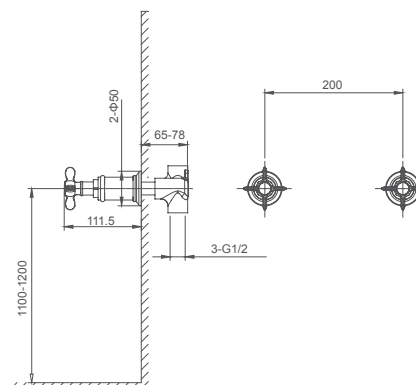

**Select a variant**  
Matt Black / Chrome /  
Gun Metal / Brushed Gold

6.038.490-00-000

**Double lever shower mixer for concealed installation**  
1/2" brass cartridge, 90 degrees

**Select a variant**  
Matt Black / Chrome /  
Gun Metal / Brushed Gold