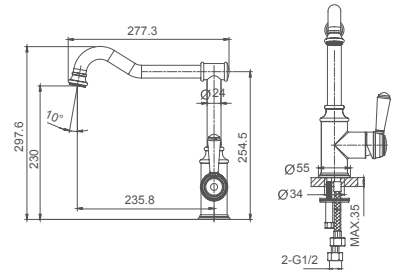

6.038.171-00-000

**Double lever basin mixer for concealed installation**  
1/2" brass cartridge, 90 degrees

**Drainage accessories:**  
chosen by customer separately

**Select a variant**  
Matt Black / Chrome /  
Gun Metal / Brushed Gold