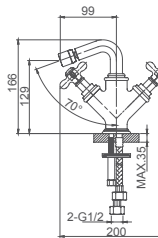

6.038.111-00-000

Double lever basin mixer
1/2" brass cartridge, 90 degrees

Drainage accessories:
chosen by customer separately

Select a variant
Matt Black / Chrome /
Gun Metal / Brushed Gold

6.038.112-00-000

Double lever basin mixer
1/2" brass cartridge, 90 degrees

Drainage accessories:
chosen by customer separately

Select a variant
Matt Black / Chrome /
Gun Metal / Brushed Gold

6.038.114-00-000

Double lever basin mixer
1/2" brass cartridge, 90 degrees

Drainage accessories:
chosen by customer separately

Select a variant
Matt Black / Chrome /
Gun Metal / Brushed Gold

6.038.501-00-000

Double lever bidet mixer
1/2" brass cartridge, 90 degrees

Drainage accessories:
chosen by customer separately

Select a variant
Matt Black / Chrome /
Gun Metal / Brushed Gold

6.038.131-00-000

3-hole basin mixer
1/2" brass cartridge, 90 degrees

Drainage accessories:
chosen by customer separately

Select a variant
Matt Black / Chrome /
Gun Metal / Brushed Gold

6.038.21A-00-000

Single lever kitchen mixer
35mm ceramic cartridge

Select a variant
Matt Black / Chrome /
Gun Metal / Brushed Gold

6.038.171-00-000

Double lever basin mixer for concealed installation
1/2" brass cartridge, 90 degrees

Drainage accessories:
chosen by customer separately

Select a variant
Matt Black / Chrome /
Gun Metal / Brushed Gold

6.038.312-00-000

Double lever bath mixer for exposed installation
1/2" brass cartridge, 90 degrees

Select a variant
Matt Black / Chrome /
Gun Metal / Brushed Gold

6.038.411-00-000

Double lever shower mixer for exposed installation
1/2" brass cartridge, 90 degrees

Select a variant
Matt Black / Chrome /
Gun Metal / Brushed Gold