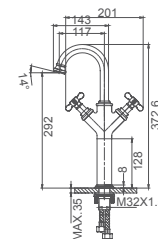

6.038.111-00-000

Double lever basin mixer
1/2" brass cartridge, 90 degrees

Drainage accessories:
chosen by customer separately

Select a variant
Matt Black / Chrome /
Gun Metal / Brushed Gold

6.038.112-00-000

Double lever basin mixer
1/2" brass cartridge, 90 degrees

Drainage accessories:
chosen by customer separately

Select a variant
Matt Black / Chrome /
Gun Metal / Brushed Gold

6.038.114-00-000

Double lever basin mixer
1/2" brass cartridge, 90 degrees

Drainage accessories:
chosen by customer separately

Select a variant
Matt Black / Chrome /
Gun Metal / Brushed Gold

6.038.501-00-000

Double lever bidet mixer
1/2" brass cartridge, 90 degrees

Drainage accessories:
chosen by customer separately

Select a variant
Matt Black / Chrome /
Gun Metal / Brushed Gold

6.038.131-00-000

3-hole basin mixer
1/2" brass cartridge, 90 degrees

Drainage accessories:
chosen by customer separately

Select a variant
Matt Black / Chrome /
Gun Metal / Brushed Gold

6.038.21A-00-000

Single lever kitchen mixer
35mm ceramic cartridge

Select a variant
Matt Black / Chrome /
Gun Metal / Brushed Gold

6.038.171-00-000

Double lever basin mixer for concealed installation
1/2" brass cartridge, 90 degrees

Drainage accessories:
chosen by customer separately

Select a variant
Matt Black / Chrome /
Gun Metal / Brushed Gold

6.038.312-00-000

Double lever bath mixer for exposed installation
1/2" brass cartridge, 90 degrees

Select a variant
Matt Black / Chrome /
Gun Metal / Brushed Gold

6.038.411-00-000

Double lever shower mixer for exposed installation
1/2" brass cartridge, 90 degrees

Select a variant
Matt Black / Chrome /
Gun Metal / Brushed Gold