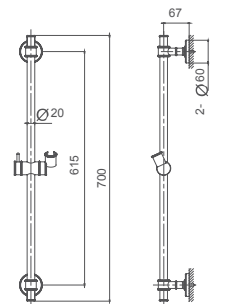

Select a variant

Matt Black / Chrome /
Gun Metal / Brushed Gold