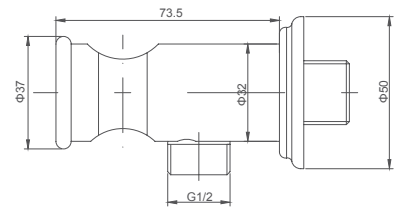

2.099.537-39-000

Shower holder with shower hose connection
Connection thread: G1/2
Brass

Select a variant
Matt Black / Chrome /
Gun Metal / Brushed Gold