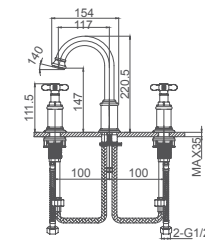

6.038.111-00-000

Double lever basin mixer
1/2" brass cartridge, 90 degrees

Drainage accessories:
chosen by customer separately

Select a variant
Matt Black / Chrome /
Gun Metal / Brushed Gold

6.038.112-00-000

Double lever basin mixer
1/2" brass cartridge, 90 degrees

Drainage accessories:
chosen by customer separately

Select a variant
Matt Black / Chrome /
Gun Metal / Brushed Gold

6.038.114-00-000

Double lever basin mixer
1/2" brass cartridge, 90 degrees

Drainage accessories:
chosen by customer separately

Select a variant
Matt Black / Chrome /
Gun Metal / Brushed Gold

6.038.501-00-000

Double lever bidet mixer
1/2" brass cartridge, 90 degrees

Drainage accessories:
chosen by customer separately

Select a variant
Matt Black / Chrome /
Gun Metal / Brushed Gold

6.038.131-00-000

3-hole basin mixer
1/2" brass cartridge, 90 degrees

Drainage accessories:
chosen by customer separately

Select a variant
Matt Black / Chrome /
Gun Metal / Brushed Gold

6.038.21A-00-000

Single lever kitchen mixer
35mm ceramic cartridge

Select a variant
Matt Black / Chrome /
Gun Metal / Brushed Gold

6.038.171-00-000

Double lever basin mixer for concealed installation
1/2" brass cartridge, 90 degrees

Drainage accessories:
chosen by customer separately

Select a variant
Matt Black / Chrome /
Gun Metal / Brushed Gold

6.038.312-00-000

Double lever bath mixer for exposed installation
1/2" brass cartridge, 90 degrees

Select a variant
Matt Black / Chrome /
Gun Metal / Brushed Gold

6.038.411-00-000

Double lever shower mixer for exposed installation
1/2" brass cartridge, 90 degrees

Select a variant
Matt Black / Chrome /
Gun Metal / Brushed Gold