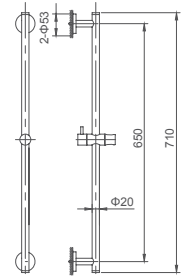

Single lever bath mixer floor-standing
35mm ceramic cartridge

Select a variant
Matt Black / Chrome /
Gun Metal / Brushed Gold

2.098.535-19-000

Slidebar
Brass

Select a variant
Matt Black / Chrome /
Gun Metal / Brushed Gold