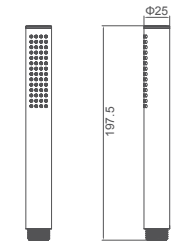

2.982.592-92-000

Single-function handshower
Brass

Select a variant
Matt Black / Chrome /
Gun Metal / Brushed Gold