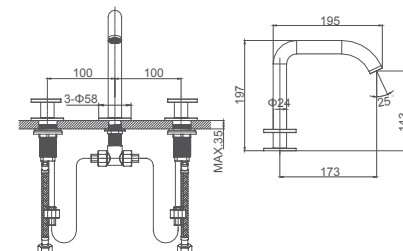

**Select a variant**  
Matt Black / Chrome /  
Gun Metal / Brushed Gold

6.090.170-00-000

**Double lever basin mixer for concealed installation**  
1/2" brass cartridge, 90 degrees

**Drainage accessories:**  
chosen by customer separately