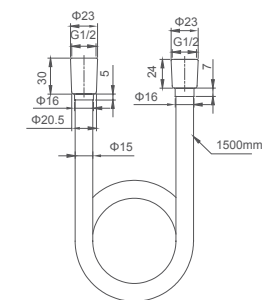

6.090.490-00-000

**Double lever shower mixer for concealed installation**  
1/2" brass cartridge, 90 degrees

**Select a variant**  
Matt Black / Chrome /  
Gun Metal / Brushed Gold

6.090.390-01-000

**Double lever shower mixer for concealed installation**  
1/2" brass cartridge, 90 degrees

090.471

**Shower set for concealed installation**  
1/2" brass cartridge, 90 degrees

**Select a variant**  
Matt Black / Chrome /  
Gun Metal / Brushed Gold

6.090.381-00-000

**Single lever bath mixer floor-standing**  
35mm ceramic cartridge

**Select a variant**  
Matt Black / Chrome /  
Gun Metal / Brushed Gold

2.099.533-46-000

**Wall-mounted shower arm**  
Connection thread: G1/2

**Select a variant**  
Matt Black / Chrome /  
Gun Metal / Brushed Gold

2.099.533-46-000

**Shower hose**  
PVC/1.5m

**Select a variant**  
Matt Black / Chrome /  
Gun Metal / Brushed Gold

2.099.537-37-000

**Shower holder with shower hose connection**  
Connection thread: G1/2  
Brass