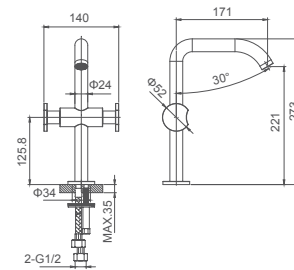

Double lever basin mixer
1/2" brass cartridge, 90 degrees

Drainage accessories:
chosen by customer separately

Select a variant
Matt Black / Chrome /
Gun Metal / Brushed Gold