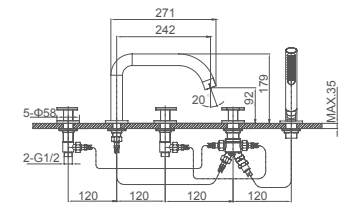

5-hole rim mounted bath mixer
1/2" brass cartridge, 90 degrees

Select a variant
Matt Black / Chrome /
Gun Metal / Brushed Gold