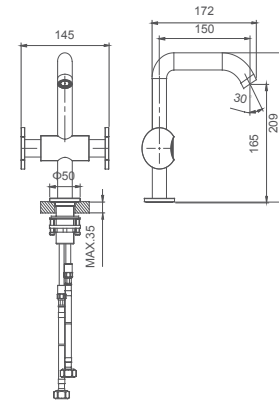

Double lever basin mixer
1/2" brass cartridge, 90 degrees

Drainage accessories:
chosen by customer separately

Select a variant
Matt Black / Chrome /
Gun Metal / Brushed Gold