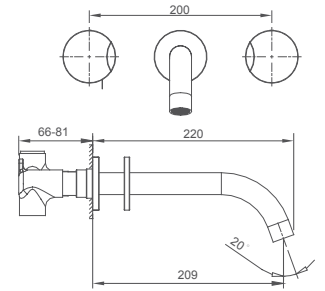

**Select a variant**  
Matt Black / Chrome /  
Gun Metal / Brushed Gold

6.090.170-00-000

**Double lever basin mixer for concealed installation**  
1/2" brass cartridge, 90 degrees

**Drainage accessories:**  
chosen by customer separately

**Select a variant**  
Matt Black / Chrome /  
Gun Metal / Brushed Gold

6.090.331-00-000

**5-hole rim mounted bath mixer**  
1/2" brass cartridge, 90 degrees

**Select a variant**  
Matt Black / Chrome /  
Gun Metal / Brushed Gold