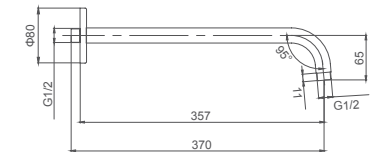

2.099.533-46-000

**Shower hose**  
PVC/1.5m

**Select a variant**  
Matt Black / Chrome /  
Gun Metal / Brushed Gold

2.099.537-37-000

**Shower holder with shower hose connection**  
Connection thread: G1/2  
Brass