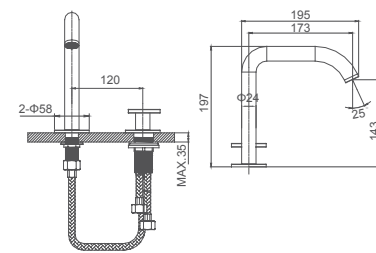

**Select a variant**  
Matt Black / Chrome /  
Gun Metal / Brushed Gold

6.090.131-02-000

**3-hole basin mixer**  
1/2" brass cartridge, 90 degrees

**Drainage accessories:**  
chosen by customer separately

**Select a variant**  
Matt Black / Chrome /  
Gun Metal / Brushed Gold

6.090.170-00-000

**Double lever basin mixer for concealed installation**  
1/2" brass cartridge, 90 degrees

**Drainage accessories:**  
chosen by customer separately