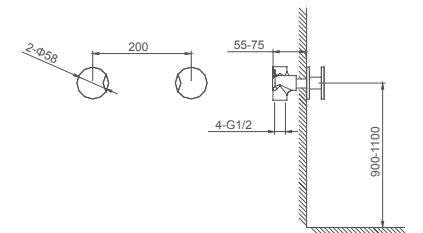

**Select a variant**  
Matt Black / Chrome /  
Gun Metal / Brushed Gold

6.090.170-00-000

**Double lever basin mixer for concealed installation**  
1/2" brass cartridge, 90 degrees

**Drainage accessories:**  
chosen by customer separately

**Select a variant**  
Matt Black / Chrome /  
Gun Metal / Brushed Gold

6.090.331-00-000

**5-hole rim mounted bath mixer**  
1/2" brass cartridge, 90 degrees

**Select a variant**  
Matt Black / Chrome /  
Gun Metal / Brushed Gold

6.090.490-00-000

**Double lever shower mixer for concealed installation**  
1/2" brass cartridge, 90 degrees

**Select a variant**  
Matt Black / Chrome /  
Gun Metal / Brushed Gold

6.090.390-01-000

**Double lever shower mixer for concealed installation**  
1/2" brass cartridge, 90 degrees