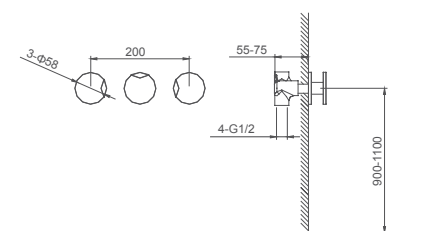

6.090.390-01-000

Double lever shower mixer for concealed installation
1/2" brass cartridge, 90 degrees

Select a variant
Matt Black / Chrome /
Gun Metal / Brushed Gold