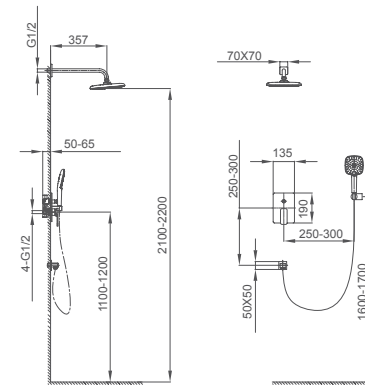

Shower combination for exposed installation
35mm ceramic cartridge

Select a variant
Matt Black / Chrome /
Gun Metal / Brushed Gold

069.471

Shower set for concealed installation
35mm ceramic cartridge

Select a variant
Matt Black / Chrome /
Gun Metal / Brushed Gold