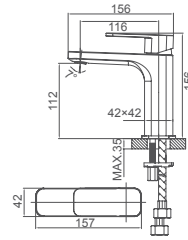

6.069.111-00-000

Single lever basin mixer
35mm ceramic cartridge

Drainage accessories:
chosen by customer separately

Select a variant
Matt Black / Chrome /
Gun Metal / Brushed Gold

6.069.112-00-000

Single lever basin mixer
35mm ceramic cartridge