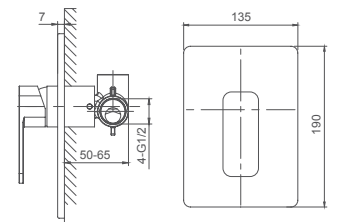

6.069.470-00-000

Shower mixer for concealed installation
35mm ceramic cartridge

Select a variant
Matt Black / Chrome /
Gun Metal / Brushed Gold