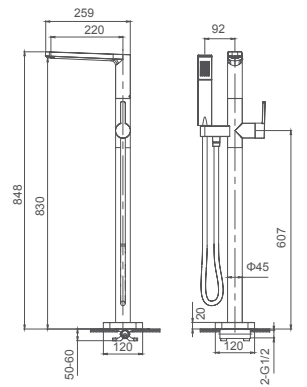

Select a variant
Matt Black / Chrome /
Gun Metal / Brushed Gold

6.069.381-00-000

Single lever bath mixer floor-standing
40mm ceramic cartridge

Select a variant
Matt Black / Chrome /
Gun Metal / Brushed Gold