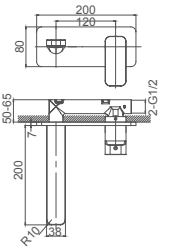

6.069.111-00-000

Single lever basin mixer
35mm ceramic cartridge

Drainage accessories:
chosen by customer separately

Select a variant
Matt Black / Chrome /
Gun Metal / Brushed Gold

6.069.112-00-000

Single lever basin mixer
35mm ceramic cartridge

Drainage accessories:
chosen by customer separately

Select a variant
Matt Black / Chrome /
Gun Metal / Brushed Gold

6.069.114-00-000

Single lever basin mixer
35mm ceramic cartridge

Drainage accessories:
chosen by customer separately

Select a variant
Matt Black / Chrome /
Gun Metal / Brushed Gold

6.069.501-00-000

Single lever bidet mixer
35mm ceramic cartridge

Drainage accessories:
chosen by customer separately

Select a variant
Matt Black / Chrome /
Gun Metal / Brushed Gold

6.069.171-03-000

Single lever basin mixer for concealed installation
35mm ceramic cartridge

Drainage accessories:
chosen by customer separately

Select a variant
Matt Black / Chrome /
Gun Metal / Brushed Gold

6.069.171-00-000

Single lever basin mixer for concealed installation
35mm ceramic cartridge

Drainage accessories:
chosen by customer separately

Select a variant
Matt Black / Chrome /
Gun Metal / Brushed Gold

6.069.131-00-000

3-hole basin mixer
1/2" brass cartridge, 90 degrees

Drainage accessories:
chosen by customer separately

Select a variant
Matt Black / Chrome /
Gun Metal / Brushed Gold

6.069.311-00-000

Single lever bath mixer for exposed installation
35mm ceramic cartridge

Select a variant
Matt Black / Chrome /
Gun Metal / Brushed Gold

6.066.411-00-000

Single lever shower mixer for exposed installation
35mm ceramic cartridge

Select a variant
Matt Black / Chrome /
Gun Metal / Brushed Gold

6.066.311-00-000

Single lever bath mixer for exposed installation
35mm ceramic cartridge