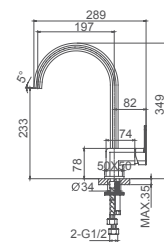

6.069.331-00-000

3-hole rim mounted bath mixer
35mm ceramic cartridge

Select a variant
Matt Black / Chrome /
Gun Metal / Brushed Gold

6.066.131-00-000

3-hole basin mixer
1/2" brass cartridge, 90 degrees

Drainage accessories:
chosen by customer separately

Select a variant
Matt Black / Chrome /
Gun Metal / Brushed Gold

6.069.332-00-000

4-hole rim mounted bath mixer
35mm ceramic cartridge

Select a variant
Matt Black / Chrome /
Gun Metal / Brushed Gold

6.066.212-00-000

Single lever kitchen mixer
35mm ceramic cartridge

Select a variant
Matt Black / Chrome /
Gun Metal / Brushed Gold

6.066.211-00-000

Single lever kitchen mixer
35mm ceramic cartridge

Select a variant
Matt Black / Chrome /
Gun Metal / Brushed Gold

6.069.181-00-000

Single lever bath mixer floor-standing
35mm ceramic cartridge

Select a variant
Matt Black / Chrome /
Gun Metal / Brushed Gold

6.069.381-00-000

Single lever bath mixer floor-standing
40mm ceramic cartridge

Select a variant
Matt Black / Chrome /
Gun Metal / Brushed Gold

6.069.470-00-000

Shower mixer for concealed installation
35mm ceramic cartridge

Select a variant
Matt Black / Chrome /
Gun Metal / Brushed Gold

6.066.372-00-000

Bath mixer for concealed installation
35mm ceramic cartridge

Select a variant
Matt Black / Chrome /
Gun Metal / Brushed Gold