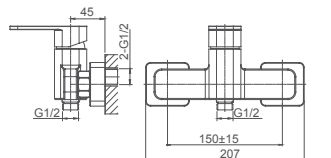

6.069.111-00-000

Single lever basin mixer
35mm ceramic cartridge

Drainage accessories:
chosen by customer separately

Select a variant
Matt Black / Chrome /
Gun Metal / Brushed Gold

6.069.112-00-000

Single lever basin mixer
35mm ceramic cartridge

Drainage accessories:
chosen by customer separately

Select a variant
Matt Black / Chrome /
Gun Metal / Brushed Gold

6.069.114-00-000

Single lever basin mixer
35mm ceramic cartridge

Drainage accessories:
chosen by customer separately

Select a variant
Matt Black / Chrome /
Gun Metal / Brushed Gold

6.069.501-00-000

Single lever bidet mixer
35mm ceramic cartridge

Drainage accessories:
chosen by customer separately

Select a variant
Matt Black / Chrome /
Gun Metal / Brushed Gold

6.069.171-03-000

Single lever basin mixer for concealed installation
35mm ceramic cartridge

Drainage accessories:
chosen by customer separately

Select a variant
Matt Black / Chrome /
Gun Metal / Brushed Gold

6.069.171-00-000

Single lever basin mixer for concealed installation
35mm ceramic cartridge

Drainage accessories:
chosen by customer separately

Select a variant
Matt Black / Chrome /
Gun Metal / Brushed Gold

6.069.131-00-000

3-hole basin mixer
1/2" brass cartridge, 90 degrees

Drainage accessories:
chosen by customer separately

Select a variant
Matt Black / Chrome /
Gun Metal / Brushed Gold

6.069.311-00-000

Single lever bath mixer for exposed installation
35mm ceramic cartridge

Select a variant
Matt Black / Chrome /
Gun Metal / Brushed Gold

6.066.411-00-000

Single lever shower mixer for exposed installation
35mm ceramic cartridge

Select a variant
Matt Black / Chrome /
Gun Metal / Brushed Gold

6.066.311-00-000

Single lever bath mixer for exposed installation
35mm ceramic cartridge