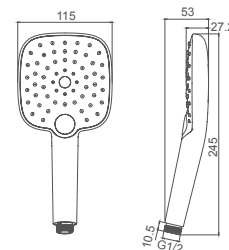

3-function handshower
ABS

Select a variant
Matt Black / Chrome /
Gun Metal / Brushed Gold