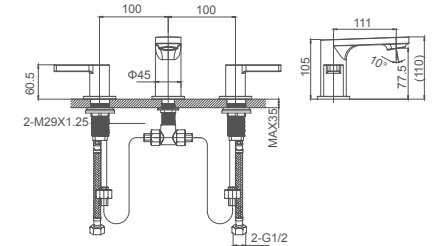

6.069.111-00-000

Single lever basin mixer
35mm ceramic cartridge

Drainage accessories:
chosen by customer separately

Select a variant
Matt Black / Chrome /
Gun Metal / Brushed Gold

6.069.112-00-000

Single lever basin mixer
35mm ceramic cartridge

Drainage accessories:
chosen by customer separately

Select a variant
Matt Black / Chrome /
Gun Metal / Brushed Gold

6.069.114-00-000

Single lever basin mixer
35mm ceramic cartridge

Drainage accessories:
chosen by customer separately

Select a variant
Matt Black / Chrome /
Gun Metal / Brushed Gold

6.069.501-00-000

Single lever bidet mixer
35mm ceramic cartridge

Drainage accessories:
chosen by customer separately

Select a variant
Matt Black / Chrome /
Gun Metal / Brushed Gold

6.069.171-03-000

Single lever basin mixer for concealed installation
35mm ceramic cartridge

Drainage accessories:
chosen by customer separately

Select a variant
Matt Black / Chrome /
Gun Metal / Brushed Gold

6.069.171-00-000

Single lever basin mixer for concealed installation
35mm ceramic cartridge

Drainage accessories:
chosen by customer separately

Select a variant
Matt Black / Chrome /
Gun Metal / Brushed Gold

6.069.131-00-000

3-hole basin mixer
1/2" brass cartridge, 90 degrees

Drainage accessories:
chosen by customer separately

Select a variant
Matt Black / Chrome /
Gun Metal / Brushed Gold

6.069.311-00-000

Single lever bath mixer for exposed installation
35mm ceramic cartridge

Select a variant
Matt Black / Chrome /
Gun Metal / Brushed Gold

6.066.411-00-000

Single lever shower mixer for exposed installation
35mm ceramic cartridge

Select a variant
Matt Black / Chrome /
Gun Metal / Brushed Gold

6.066.311-00-000

Single lever bath mixer for exposed installation
35mm ceramic cartridge