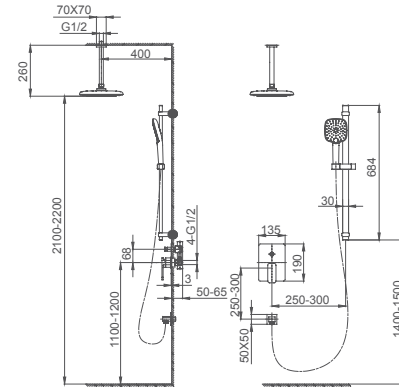

Select a variant
Matt Black / Chrome /
Gun Metal / Brushed Gold

069.472

Shower set for concealed installation
35mm ceramic cartridge

Select a variant
Matt Black / Chrome /
Gun Metal / Brushed Gold

6.046.464-00-000