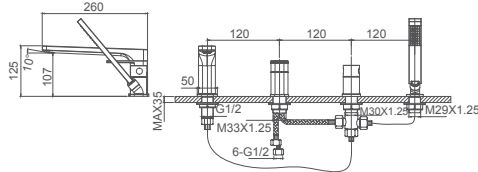

6.069.331-00-000

3-hole rim mounted bath mixer
35mm ceramic cartridge

Select a variant
Matt Black / Chrome /
Gun Metal / Brushed Gold

6.066.131-00-000

3-hole basin mixer
1/2" brass cartridge, 90 degrees

Drainage accessories:
chosen by customer separately

Select a variant
Matt Black / Chrome /
Gun Metal / Brushed Gold

6.069.332-00-000

4-hole rim mounted bath mixer
35mm ceramic cartridge

Select a variant
Matt Black / Chrome /
Gun Metal / Brushed Gold

6.066.212-00-000

Single lever kitchen mixer
35mm ceramic cartridge

Select a variant
Matt Black / Chrome /
Gun Metal / Brushed Gold

6.066.211-00-000

Single lever kitchen mixer
35mm ceramic cartridge

Select a variant
Matt Black / Chrome /
Gun Metal / Brushed Gold

6.069.181-00-000

Single lever bath mixer floor-standing
35mm ceramic cartridge

Select a variant
Matt Black / Chrome /
Gun Metal / Brushed Gold

6.069.381-00-000

Single lever bath mixer floor-standing
40mm ceramic cartridge

Select a variant
Matt Black / Chrome /
Gun Metal / Brushed Gold

6.069.470-00-000

Shower mixer for concealed installation
35mm ceramic cartridge

Select a variant
Matt Black / Chrome /
Gun Metal / Brushed Gold

6.066.372-00-000

Bath mixer for concealed installation
35mm ceramic cartridge

Select a variant
Matt Black / Chrome /
Gun Metal / Brushed Gold