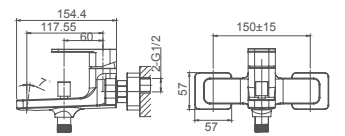

6.069.111-00-000

Single lever basin mixer
35mm ceramic cartridge

Drainage accessories:
chosen by customer separately

Select a variant
Matt Black / Chrome /
Gun Metal / Brushed Gold

6.069.112-00-000

Single lever basin mixer
35mm ceramic cartridge

Drainage accessories:
chosen by customer separately

Select a variant
Matt Black / Chrome /
Gun Metal / Brushed Gold

6.069.114-00-000

Single lever basin mixer
35mm ceramic cartridge

Drainage accessories:
chosen by customer separately

Select a variant
Matt Black / Chrome /
Gun Metal / Brushed Gold

6.069.501-00-000

Single lever bidet mixer
35mm ceramic cartridge

Drainage accessories:
chosen by customer separately

Select a variant
Matt Black / Chrome /
Gun Metal / Brushed Gold

6.069.171-03-000

Single lever basin mixer for concealed installation
35mm ceramic cartridge

Drainage accessories:
chosen by customer separately

Select a variant
Matt Black / Chrome /
Gun Metal / Brushed Gold

6.069.171-00-000

Single lever basin mixer for concealed installation
35mm ceramic cartridge

Drainage accessories:
chosen by customer separately

Select a variant
Matt Black / Chrome /
Gun Metal / Brushed Gold

6.069.131-00-000

3-hole basin mixer
1/2" brass cartridge, 90 degrees

Drainage accessories:
chosen by customer separately

Select a variant
Matt Black / Chrome /
Gun Metal / Brushed Gold

6.069.311-00-000

Single lever bath mixer for exposed installation
35mm ceramic cartridge

Select a variant
Matt Black / Chrome /
Gun Metal / Brushed Gold

6.066.411-00-000

Single lever shower mixer for exposed installation
35mm ceramic cartridge

Select a variant
Matt Black / Chrome /
Gun Metal / Brushed Gold

6.066.311-00-000

Single lever bath mixer for exposed installation
35mm ceramic cartridge