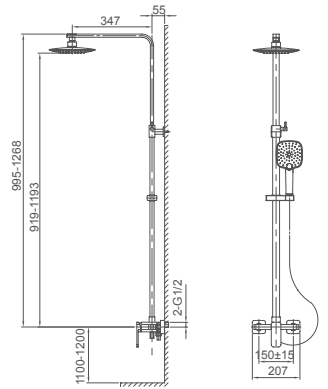

069.472

Shower set for concealed installation
35mm ceramic cartridge

Select a variant
Matt Black / Chrome /
Gun Metal / Brushed Gold

6.046.464-00-000

Shower combination for exposed installation
35mm ceramic cartridge

Select a variant
Matt Black / Chrome /
Gun Metal / Brushed Gold

069.471

Shower set for concealed installation
35mm ceramic cartridge

Select a variant
Matt Black / Chrome /
Gun Metal / Brushed Gold

6.066.361-00-000

Shower combination for exposed installation
35mm ceramic cartridge

Select a variant
Matt Black / Chrome /
Gun Metal / Brushed Gold

6.066.461-00-000

Shower combination for exposed installation
35mm ceramic cartridge

Select a variant
Matt Black / Chrome /
Gun Metal / Brushed Gold

6.046.366-00-000

Shower combination for exposed installation
35mm ceramic cartridge

Select a variant
Matt Black / Chrome /
Gun Metal / Brushed Gold