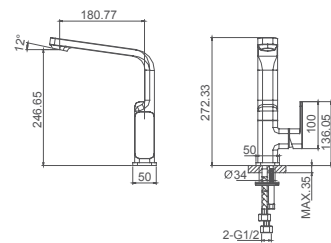

6.069.332-00-000

4-hole rim mounted bath mixer
35mm ceramic cartridge

Select a variant
Matt Black / Chrome /
Gun Metal / Brushed Gold

6.066.212-00-000

Single lever kitchen mixer
35mm ceramic cartridge

Select a variant
Matt Black / Chrome /
Gun Metal / Brushed Gold