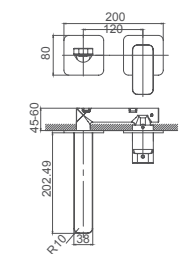

6.069.111-00-000

Single lever basin mixer
35mm ceramic cartridge

Drainage accessories:
chosen by customer separately

Select a variant
Matt Black / Chrome /
Gun Metal / Brushed Gold

6.069.112-00-000

Single lever basin mixer
35mm ceramic cartridge

Drainage accessories:
chosen by customer separately

Select a variant
Matt Black / Chrome /
Gun Metal / Brushed Gold

6.069.114-00-000

Single lever basin mixer
35mm ceramic cartridge

Drainage accessories:
chosen by customer separately

Select a variant
Matt Black / Chrome /
Gun Metal / Brushed Gold

6.069.501-00-000

Single lever bidet mixer
35mm ceramic cartridge

Drainage accessories:
chosen by customer separately

Select a variant
Matt Black / Chrome /
Gun Metal / Brushed Gold

6.069.171-03-000

Single lever basin mixer for concealed installation
35mm ceramic cartridge

Drainage accessories:
chosen by customer separately

Select a variant
Matt Black / Chrome /
Gun Metal / Brushed Gold

6.069.171-00-000

Single lever basin mixer for concealed installation
35mm ceramic cartridge

Drainage accessories:
chosen by customer separately

Select a variant
Matt Black / Chrome /
Gun Metal / Brushed Gold

6.069.131-00-000

3-hole basin mixer
1/2" brass cartridge, 90 degrees

Drainage accessories:
chosen by customer separately

Select a variant
Matt Black / Chrome /
Gun Metal / Brushed Gold

6.069.311-00-000

Single lever bath mixer for exposed installation
35mm ceramic cartridge

Select a variant
Matt Black / Chrome /
Gun Metal / Brushed Gold

6.066.411-00-000

Single lever shower mixer for exposed installation
35mm ceramic cartridge

Select a variant
Matt Black / Chrome /
Gun Metal / Brushed Gold

6.066.311-00-000

Single lever bath mixer for exposed installation
35mm ceramic cartridge