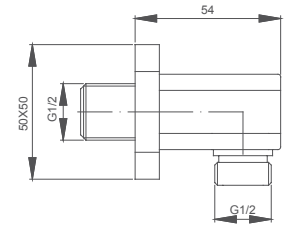

Wall-mounted shower elbow
Connection thread: G1/2
Brass

Select a variant
Matt Black / Chrome /
Gun Metal / Brushed Gold

3.702.004-76-000

Shower hose
PVC/1.5m

Select a variant
Matt Black / Chrome /
Gun Metal / Brushed Gold