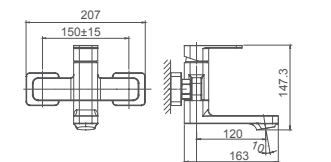

6.069.111-00-000

Single lever basin mixer
35mm ceramic cartridge

Drainage accessories:
chosen by customer separately

Select a variant
Matt Black / Chrome /
Gun Metal / Brushed Gold

6.069.112-00-000

Single lever basin mixer
35mm ceramic cartridge

Drainage accessories:
chosen by customer separately

Select a variant
Matt Black / Chrome /
Gun Metal / Brushed Gold

6.069.114-00-000

Single lever basin mixer
35mm ceramic cartridge

Drainage accessories:
chosen by customer separately

Select a variant
Matt Black / Chrome /
Gun Metal / Brushed Gold

6.069.501-00-000

Single lever bidet mixer
35mm ceramic cartridge

Drainage accessories:
chosen by customer separately

Select a variant
Matt Black / Chrome /
Gun Metal / Brushed Gold

6.069.171-03-000

Single lever basin mixer for concealed installation
35mm ceramic cartridge

Drainage accessories:
chosen by customer separately

Select a variant
Matt Black / Chrome /
Gun Metal / Brushed Gold

6.069.171-00-000

Single lever basin mixer for concealed installation
35mm ceramic cartridge

Drainage accessories:
chosen by customer separately

Select a variant
Matt Black / Chrome /
Gun Metal / Brushed Gold

6.069.131-00-000

3-hole basin mixer
1/2" brass cartridge, 90 degrees

Drainage accessories:
chosen by customer separately

Select a variant
Matt Black / Chrome /
Gun Metal / Brushed Gold

6.069.311-00-000

Single lever bath mixer for exposed installation
35mm ceramic cartridge

Select a variant
Matt Black / Chrome /
Gun Metal / Brushed Gold

6.066.411-00-000

Single lever shower mixer for exposed installation
35mm ceramic cartridge

Select a variant
Matt Black / Chrome /
Gun Metal / Brushed Gold

6.066.311-00-000

Single lever bath mixer for exposed installation
35mm ceramic cartridge