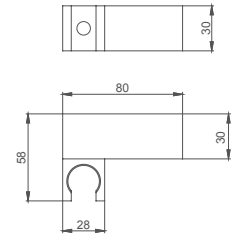

Shower holder
Adjustable
Brass

Select a variant
Matt Black / Chrome /
Gun Metal / Brushed Gold