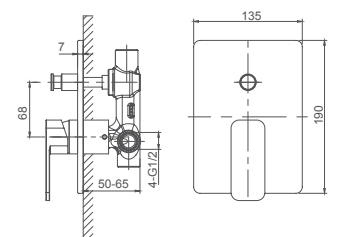

6.066.372-00-000

Bath mixer for concealed installation
35mm ceramic cartridge

Select a variant
Matt Black / Chrome /
Gun Metal / Brushed Gold