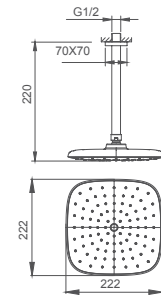

Overhead shower: 2.982.591-82-000
Ceiling-mounted shower arm: 2.099.533-40-000

Select a variant
Matt Black / Chrome /
Gun Metal / Brushed Gold