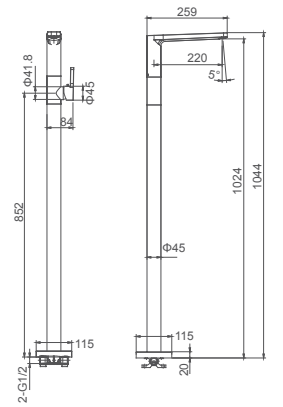

6.069.331-00-000

3-hole rim mounted bath mixer
35mm ceramic cartridge

Select a variant
Matt Black / Chrome /
Gun Metal / Brushed Gold

6.066.131-00-000

3-hole basin mixer
1/2" brass cartridge, 90 degrees

Drainage accessories:
chosen by customer separately

Select a variant
Matt Black / Chrome /
Gun Metal / Brushed Gold

6.069.332-00-000

4-hole rim mounted bath mixer
35mm ceramic cartridge

Select a variant
Matt Black / Chrome /
Gun Metal / Brushed Gold

6.066.212-00-000

Single lever kitchen mixer
35mm ceramic cartridge

Select a variant
Matt Black / Chrome /
Gun Metal / Brushed Gold

6.066.211-00-000

Single lever kitchen mixer
35mm ceramic cartridge

Select a variant
Matt Black / Chrome /
Gun Metal / Brushed Gold

6.069.181-00-000

Single lever bath mixer floor-standing
35mm ceramic cartridge

Select a variant
Matt Black / Chrome /
Gun Metal / Brushed Gold

6.069.381-00-000

Single lever bath mixer floor-standing
40mm ceramic cartridge

Select a variant
Matt Black / Chrome /
Gun Metal / Brushed Gold

6.069.470-00-000

Shower mixer for concealed installation
35mm ceramic cartridge

Select a variant
Matt Black / Chrome /
Gun Metal / Brushed Gold

6.066.372-00-000

Bath mixer for concealed installation
35mm ceramic cartridge

Select a variant
Matt Black / Chrome /
Gun Metal / Brushed Gold