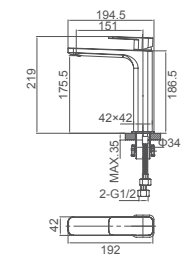

6.069.111-00-000

Single lever basin mixer
35mm ceramic cartridge

Drainage accessories:
chosen by customer separately

Select a variant
Matt Black / Chrome /
Gun Metal / Brushed Gold

6.069.112-00-000

Single lever basin mixer
35mm ceramic cartridge

Drainage accessories:
chosen by customer separately

Select a variant
Matt Black / Chrome /
Gun Metal / Brushed Gold

6.069.114-00-000

Single lever basin mixer
35mm ceramic cartridge

Drainage accessories:
chosen by customer separately

Select a variant
Matt Black / Chrome /
Gun Metal / Brushed Gold

6.069.501-00-000

Single lever bidet mixer
35mm ceramic cartridge

Drainage accessories:
chosen by customer separately

Select a variant
Matt Black / Chrome /
Gun Metal / Brushed Gold

6.069.171-03-000

Single lever basin mixer for concealed installation
35mm ceramic cartridge

Drainage accessories:
chosen by customer separately

Select a variant
Matt Black / Chrome /
Gun Metal / Brushed Gold

6.069.171-00-000

Single lever basin mixer for concealed installation
35mm ceramic cartridge

Drainage accessories:
chosen by customer separately

Select a variant
Matt Black / Chrome /
Gun Metal / Brushed Gold

6.069.131-00-000

3-hole basin mixer
1/2" brass cartridge, 90 degrees

Drainage accessories:
chosen by customer separately

Select a variant
Matt Black / Chrome /
Gun Metal / Brushed Gold

6.069.311-00-000

Single lever bath mixer for exposed installation
35mm ceramic cartridge

Select a variant
Matt Black / Chrome /
Gun Metal / Brushed Gold

6.066.411-00-000

Single lever shower mixer for exposed installation
35mm ceramic cartridge

Select a variant
Matt Black / Chrome /
Gun Metal / Brushed Gold

6.066.311-00-000

Single lever bath mixer for exposed installation
35mm ceramic cartridge