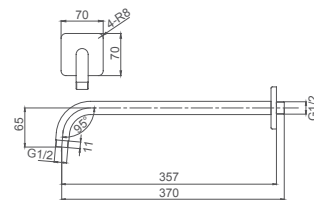

Select a variant
Matt Black / Chrome /
Gun Metal / Brushed Gold

2.099.533-45-000

Wall-mounted shower arm
Connection thread: G1/2

Select a variant
Matt Black / Chrome /
Gun Metal / Brushed Gold

2.982.592-91-000