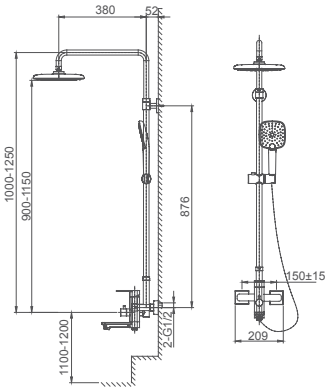

069.472

Shower set for concealed installation
35mm ceramic cartridge

Select a variant
Matt Black / Chrome /
Gun Metal / Brushed Gold

6.046.464-00-000

Shower combination for exposed installation
35mm ceramic cartridge

Select a variant
Matt Black / Chrome /
Gun Metal / Brushed Gold

069.471

Shower set for concealed installation
35mm ceramic cartridge

Select a variant
Matt Black / Chrome /
Gun Metal / Brushed Gold

6.066.361-00-000

Shower combination for exposed installation
35mm ceramic cartridge

Select a variant
Matt Black / Chrome /
Gun Metal / Brushed Gold

6.066.461-00-000

Shower combination for exposed installation
35mm ceramic cartridge

Select a variant
Matt Black / Chrome /
Gun Metal / Brushed Gold

6.046.366-00-000

Shower combination for exposed installation
35mm ceramic cartridge

Select a variant
Matt Black / Chrome /
Gun Metal / Brushed Gold