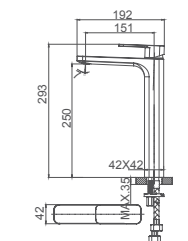

Select a variant
Matt Black / Chrome /
Gun Metal / Brushed Gold

6.069.501-00-000

Single lever bidet mixer
35mm ceramic cartridge

Drainage accessories:
chosen by customer separately

Select a variant
Matt Black / Chrome /
Gun Metal / Brushed Gold