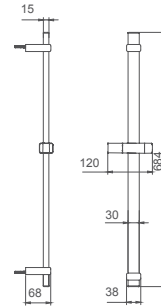

Slidebar
Brass

Select a variant
Matt Black / Chrome /
Gun Metal / Brushed Gold