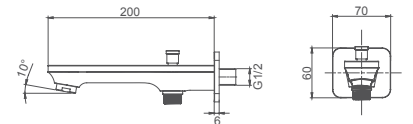

Bath spout with diverter
Connection thread: G1/2
Brass

Select a variant
Matt Black / Chrome /
Gun Metal / Brushed Gold