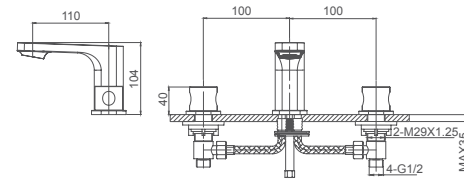

Select a variant
Matt Black / Chrome /
Gun Metal / Brushed Gold

6.066.131-00-000

3-hole basin mixer
1/2" brass cartridge, 90 degrees

Drainage accessories:
chosen by customer separately

Select a variant
Matt Black / Chrome /
Gun Metal / Brushed Gold