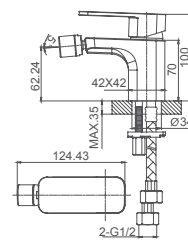

Select a variant
Matt Black / Chrome /
Gun Metal / Brushed Gold

6.069.501-00-000

Single lever bidet mixer
35mm ceramic cartridge

Drainage accessories:
chosen by customer separately

Select a variant
Matt Black / Chrome /
Gun Metal / Brushed Gold