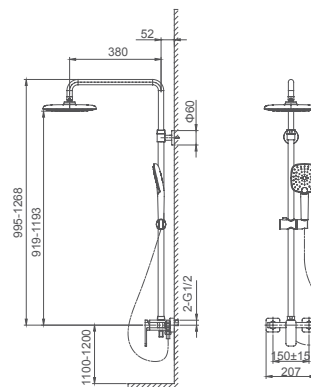

069.472

Shower set for concealed installation
35mm ceramic cartridge

Select a variant
Matt Black / Chrome /
Gun Metal / Brushed Gold

6.046.464-00-000

Shower combination for exposed installation
35mm ceramic cartridge

Select a variant
Matt Black / Chrome /
Gun Metal / Brushed Gold

069.471

Shower set for concealed installation
35mm ceramic cartridge

Select a variant
Matt Black / Chrome /
Gun Metal / Brushed Gold

6.066.361-00-000

Shower combination for exposed installation
35mm ceramic cartridge

Select a variant
Matt Black / Chrome /
Gun Metal / Brushed Gold

6.066.461-00-000

Shower combination for exposed installation
35mm ceramic cartridge

Select a variant
Matt Black / Chrome /
Gun Metal / Brushed Gold

6.046.366-00-000

Shower combination for exposed installation
35mm ceramic cartridge

Select a variant
Matt Black / Chrome /
Gun Metal / Brushed Gold