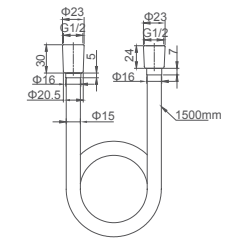

Wall-mounted shower elbow
Connection thread: G1/2
Brass

Select a variant
Matt Black / Chrome /
Gun Metal / Brushed Gold

3.702.004-76-000

Shower hose
PVC/1.5m

Select a variant
Matt Black / Chrome /
Gun Metal / Brushed Gold

2.099.524-08-000

Bath spout with diverter
Connection thread: G1/2
Brass

Select a variant
Matt Black / Chrome /
Gun Metal / Brushed Gold

2.099.522-54-000

Bath spout
Connection thread: G1/2
Brass

Select a variant
Matt Black / Chrome /
Gun Metal / Brushed Gold