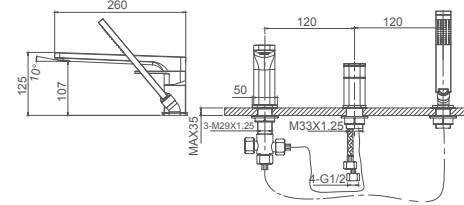

6.069.331-00-000

3-hole rim mounted bath mixer
35mm ceramic cartridge

Select a variant
Matt Black / Chrome /
Gun Metal / Brushed Gold