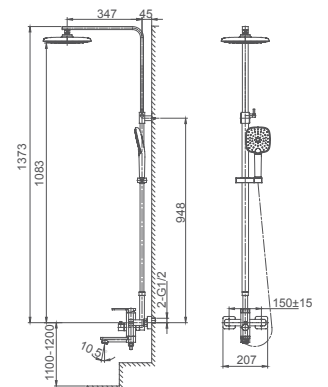

Select a variant
Matt Black / Chrome /
Gun Metal / Brushed Gold

6.046.366-00-000

Shower combination for exposed installation
35mm ceramic cartridge

Select a variant
Matt Black / Chrome /
Gun Metal / Brushed Gold