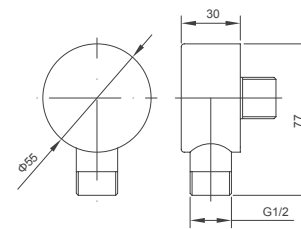

3.702.004-76-000

**Shower hose**  
PVC/1.5m

**Select a variant**  
Matt Black / Chrome /  
Gun Metal / Brushed Gold

2.099.539-01-000

**Wall-mounted shower elbow**  
Connection thread: G1/2  
Brass

**Select a variant**  
Matt Black / Chrome /  
Gun Metal / Brushed Gold