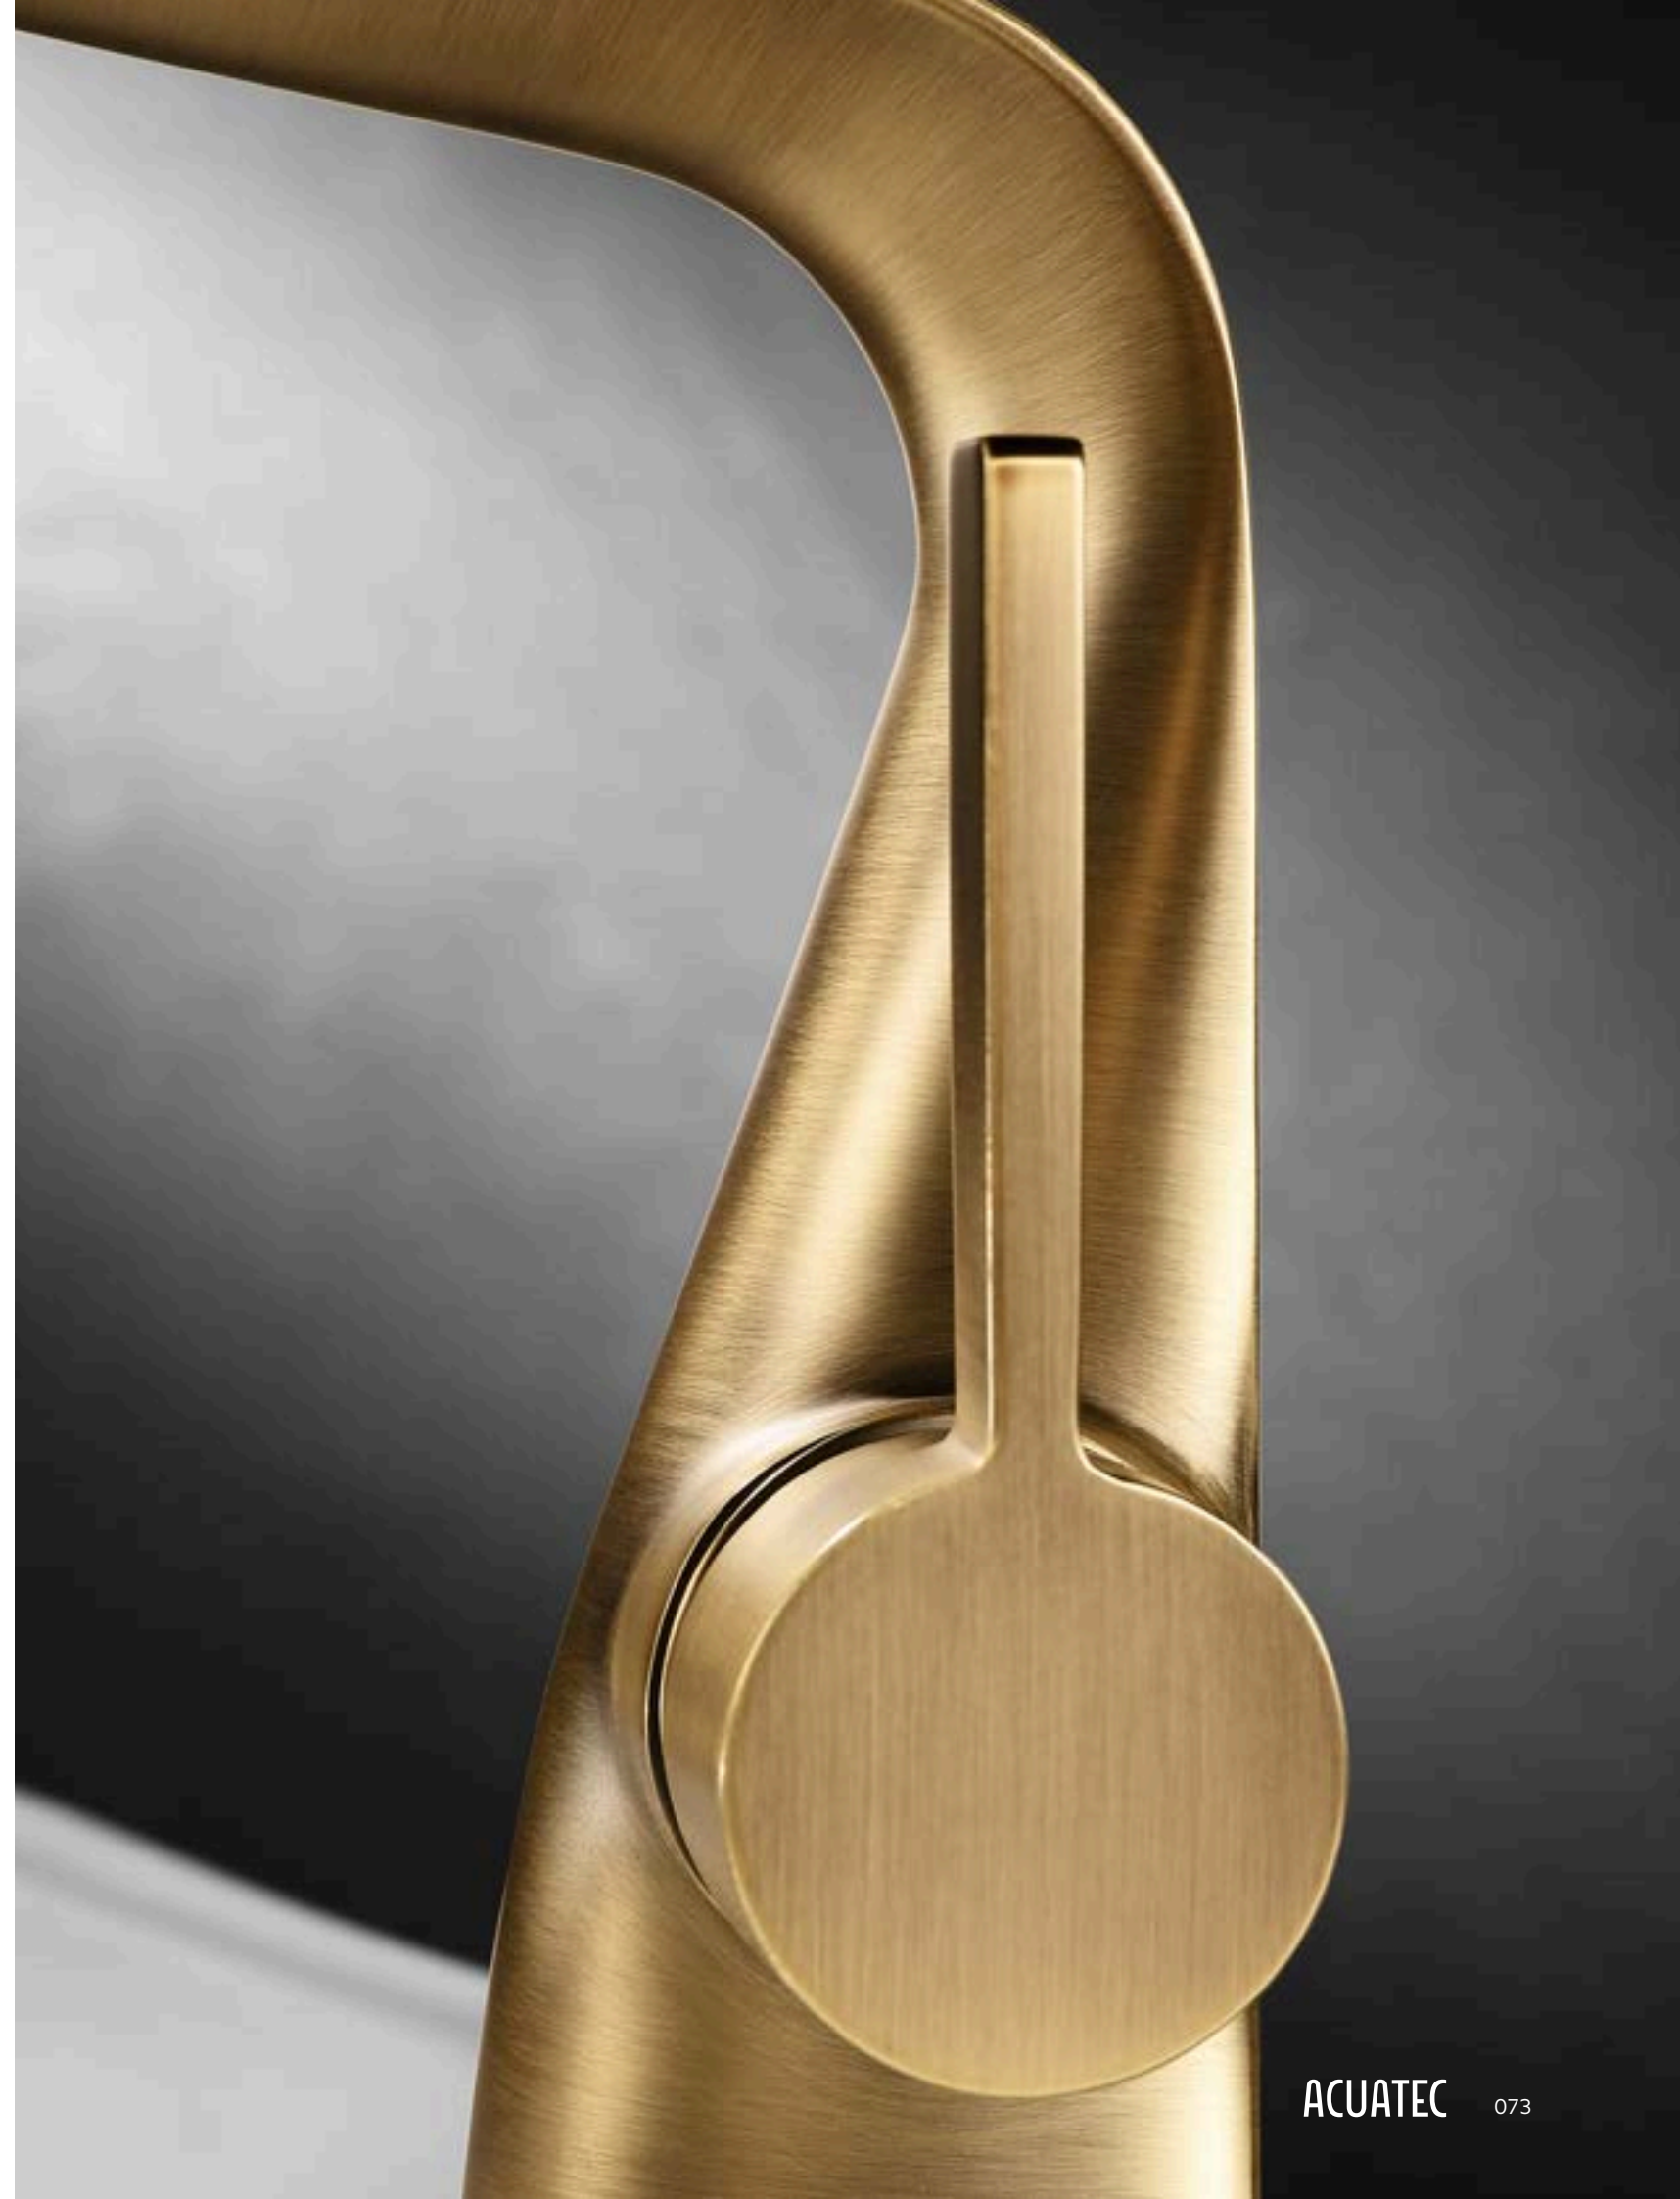

# YORK

Simply curved and complimenting unique shape.  
The smooth lines and surface are perceptual.

6.089.111-00-000

**Smart basin mixer**

**Drainage accessories:**  
chosen by customer separately

**Select a variant**  
Matt Black / Chrome /  
Gun Metal / Brushed Gold