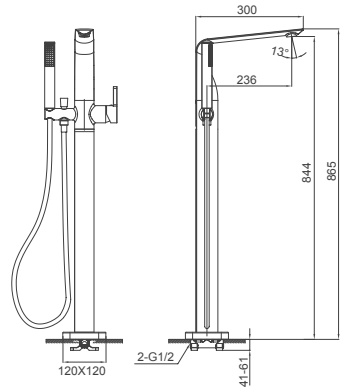

6.089.171-00-000

Single lever basin mixer for concealed installation
35mm ceramic cartridge

Drainage accessories:
chosen by customer separately

Select a variant
Matt Black / Chrome /
Gun Metal / Brushed Gold

6.089.470-00-000

Shower mixer for concealed installation
35mm ceramic cartridge

Select a variant
Matt Black / Chrome /
Gun Metal / Brushed Gold

6.089.370-00-000

Bath mixer for concealed installation
35mm ceramic cartridge

Select a variant
Matt Black / Chrome /
Gun Metal / Brushed Gold

089.182

Single lever bath mixer floor-standing for concealed installation
35mm ceramic cartridge

Select a variant
Matt Black / Chrome /
Gun Metal / Brushed Gold

6.089.381-00-000

Single lever bath mixer floor-standing
40mm ceramic cartridge

Select a variant
Matt Black / Chrome /
Gun Metal / Brushed Gold

6.089.181-00-000

Single lever bath mixer floor-standing
40mm ceramic cartridge

Select a variant
Matt Black / Chrome /
Gun Metal / Brushed Gold

6.089.340-00-000

Bath mixer for concealed installation
1/2" brass cartridge, 90 degrees

Select a variant
Matt Black / Chrome /
Gun Metal / Brushed Gold