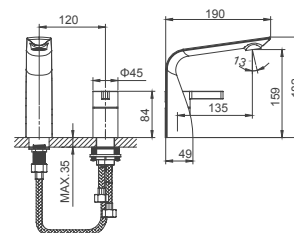

6.089.111-00-000

Smart basin mixer

Drainage accessories:
chosen by customer separately

Select a variant
Matt Black / Chrome /
Gun Metal / Brushed Gold

6.089.131-00-000

Smart basin mixer

Drainage accessories:
chosen by customer separately

Select a variant
Matt Black / Chrome /
Gun Metal / Brushed Gold

6.089.115-00-000

Single lever basin mixer

25mm ceramic cartridge

Drainage accessories:
chosen by customer separately

Select a variant
Matt Black / Chrome /
Gun Metal / Brushed Gold

6.089.114-00-000

Single lever basin mixer

25mm ceramic cartridge

Drainage accessories:
chosen by customer separately

Select a variant
Matt Black / Chrome /
Gun Metal / Brushed Gold

6.089.122-00-000

2-hole basin mixer

35mm ceramic cartridge

Drainage accessories:
chosen by customer separately

Select a variant
Matt Black / Chrome /
Gun Metal / Brushed Gold

6.089.132-00-000

3-hole basin mixer

1/2" brass cartridge, 90 degrees

Drainage accessories:
chosen by customer separately

Select a variant
Matt Black / Chrome /
Gun Metal / Brushed Gold

6.089.133-00-000

3-hole rim mounted bath mixer

1/2" brass cartridge, 90 degrees

Select a variant
Matt Black / Chrome /
Gun Metal / Brushed Gold

6.089.331-00-000

4-hole rim mounted bath mixer

1/2" brass cartridge, 90 degrees

Select a variant
Matt Black / Chrome /
Gun Metal / Brushed Gold

6.089.190-00-000

**Double lever basin mixer
for concealed installation**

1/2" brass cartridge, 90 degrees

Drainage accessories:
chosen by customer separately

Select a variant
Matt Black / Chrome /
Gun Metal / Brushed Gold