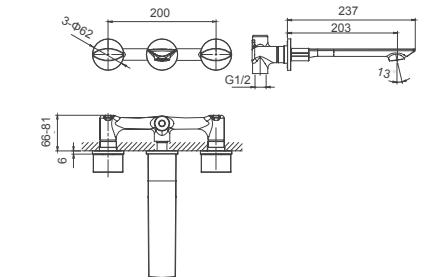

**Double lever basin mixer
for concealed installation**

1/2" brass cartridge, 90 degrees

Drainage accessories:
chosen by customer separately

Select a variant
Matt Black / Chrome /
Gun Metal / Brushed Gold