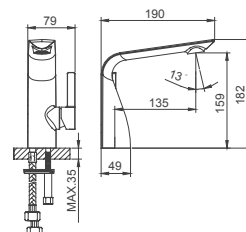

25mm ceramic cartridge

**Drainage accessories:**  
chosen by customer separately

**Select a variant**  
Matt Black / Chrome /  
Gun Metal / Brushed Gold

6.089.114-00-000

**Single lever basin mixer**

25mm ceramic cartridge