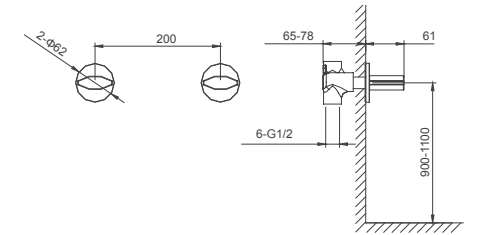

**Select a variant**  
Matt Black / Chrome /  
Gun Metal / Brushed Gold

6.089.490-00-000

**Double lever shower mixer for concealed installation**  
1/2" brass cartridge, 90 degrees

**Select a variant**  
Matt Black / Chrome /  
Gun Metal / Brushed Gold