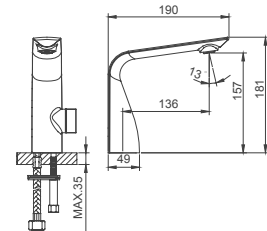

6.089.111-00-000

Smart basin mixer

Drainage accessories:
chosen by customer separately

Select a variant
Matt Black / Chrome /
Gun Metal / Brushed Gold

6.089.131-00-000

Smart basin mixer

Drainage accessories:
chosen by customer separately

Select a variant
Matt Black / Chrome /
Gun Metal / Brushed Gold

6.089.115-00-000

Single lever basin mixer

25mm ceramic cartridge

Drainage accessories:
chosen by customer separately

Select a variant
Matt Black / Chrome /
Gun Metal / Brushed Gold

6.089.114-00-000

Single lever basin mixer

25mm ceramic cartridge

Drainage accessories:
chosen by customer separately

Select a variant
Matt Black / Chrome /
Gun Metal / Brushed Gold

6.089.122-00-000

2-hole basin mixer

35mm ceramic cartridge

Drainage accessories:
chosen by customer separately

Select a variant
Matt Black / Chrome /
Gun Metal / Brushed Gold

6.089.132-00-000

3-hole basin mixer

1/2" brass cartridge, 90 degrees

Drainage accessories:
chosen by customer separately

Select a variant
Matt Black / Chrome /
Gun Metal / Brushed Gold

6.089.133-00-000

3-hole rim mounted bath mixer

1/2" brass cartridge, 90 degrees

Select a variant
Matt Black / Chrome /
Gun Metal / Brushed Gold

6.089.331-00-000

4-hole rim mounted bath mixer

1/2" brass cartridge, 90 degrees

Select a variant
Matt Black / Chrome /
Gun Metal / Brushed Gold

6.089.190-00-000

**Double lever basin mixer
for concealed installation**

1/2" brass cartridge, 90 degrees

Drainage accessories:
chosen by customer separately

Select a variant
Matt Black / Chrome /
Gun Metal / Brushed Gold