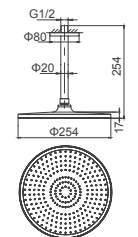

2.099.533-35-000

2.982.591-94-000

Overhead shower: 2.982.591-94-000
Celling-mounted shower arm: 2.099.533-35-000

Select a variant
Matt Black / Chrome /
Gun Metal / Brushed Gold