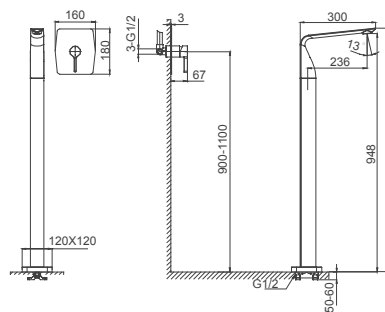

089.182

**Single lever bath mixer floor-standing for concealed installation**  
35mm ceramic cartridge

**Select a variant**  
Matt Black / Chrome /  
Gun Metal / Brushed Gold

6.089.381-00-000

**Single lever bath mixer floor-standing**  
40mm ceramic cartridge