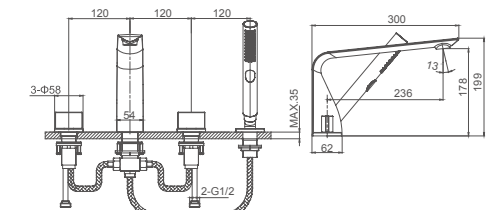

1/2" brass cartridge, 90 degrees

**Select a variant**  
Matt Black / Chrome /  
Gun Metal / Brushed Gold

6.089.190-00-000

**Double lever basin mixer  
for concealed installation**

1/2" brass cartridge, 90 degrees