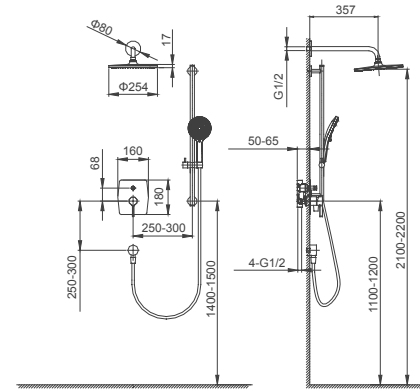

6.089.340-00-000

**Bath mixer for concealed installation**  
1/2" brass cartridge, 90 degrees

**Select a variant**  
Matt Black / Chrome /  
Gun Metal / Brushed Gold

089.471

**Shower set for concealed installation**  
35mm ceramic cartridge

**Select a variant**  
Matt Black / Chrome /  
Gun Metal / Brushed Gold

6.089.490-00-000

**Double lever shower mixer for concealed installation**  
1/2" brass cartridge, 90 degrees

**Select a variant**  
Matt Black / Chrome /  
Gun Metal / Brushed Gold