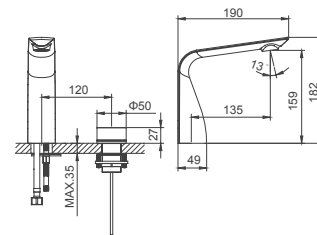

6.089.111-00-000

Smart basin mixer

Drainage accessories:
chosen by customer separately

Select a variant
Matt Black / Chrome /
Gun Metal / Brushed Gold

6.089.131-00-000

Smart basin mixer

Drainage accessories:
chosen by customer separately

Select a variant
Matt Black / Chrome /
Gun Metal / Brushed Gold

6.089.115-00-000

Single lever basin mixer

25mm ceramic cartridge

Drainage accessories:
chosen by customer separately

Select a variant
Matt Black / Chrome /
Gun Metal / Brushed Gold

6.089.114-00-000

Single lever basin mixer

25mm ceramic cartridge

Drainage accessories:
chosen by customer separately

Select a variant
Matt Black / Chrome /
Gun Metal / Brushed Gold

6.089.122-00-000

2-hole basin mixer

35mm ceramic cartridge

Drainage accessories:
chosen by customer separately

Select a variant
Matt Black / Chrome /
Gun Metal / Brushed Gold

6.089.132-00-000

3-hole basin mixer

1/2" brass cartridge, 90 degrees

Drainage accessories:
chosen by customer separately

Select a variant
Matt Black / Chrome /
Gun Metal / Brushed Gold

6.089.133-00-000

3-hole rim mounted bath mixer

1/2" brass cartridge, 90 degrees

Select a variant
Matt Black / Chrome /
Gun Metal / Brushed Gold

6.089.331-00-000

4-hole rim mounted bath mixer

1/2" brass cartridge, 90 degrees

Select a variant
Matt Black / Chrome /
Gun Metal / Brushed Gold

6.089.190-00-000

**Double lever basin mixer
for concealed installation**

1/2" brass cartridge, 90 degrees

Drainage accessories:
chosen by customer separately

Select a variant
Matt Black / Chrome /
Gun Metal / Brushed Gold