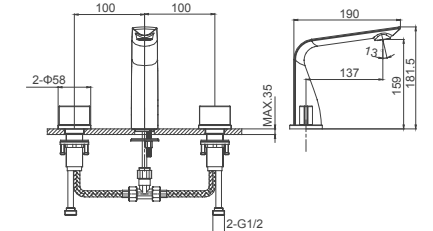

**Select a variant**  
Matt Black / Chrome /  
Gun Metal / Brushed Gold

6.089.132-00-000

**3-hole basin mixer**

1/2" brass cartridge, 90 degrees

**Drainage accessories:**  
chosen by customer separately

**Select a variant**  
Matt Black / Chrome /  
Gun Metal / Brushed Gold