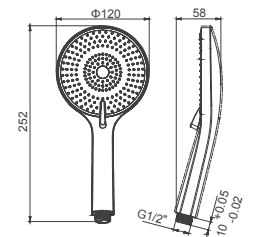

2.983.592-20-000

3-function handshower
ABS

Select a variant
Matt Black / Chrome /
Gun Metal / Brushed Gold