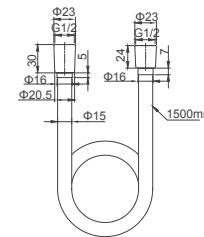

**Double lever bath mixer for concealed installation**  
1/2" brass cartridge, 90 degrees

**Select a variant**  
Matt Black / Chrome /  
Gun Metal / Brushed Gold

2.983.592-20-000

**3-function handshower**  
ABS

**Select a variant**  
Matt Black / Chrome /  
Gun Metal / Brushed Gold

2.099.533-46-000

**Wall-mounted shower arm**  
Connection thread: G1/2

**Select a variant**  
Matt Black / Chrome /  
Gun Metal / Brushed Gold

3.702.004-76-000

**Shower hose**  
PVC/1.5m

**Select a variant**  
Matt Black / Chrome /  
Gun Metal / Brushed Gold

2.099.539-01-000

**Wall-mounted shower elbow**  
Connection thread: G1/2  
Brass

**Select a variant**  
Matt Black / Chrome /  
Gun Metal / Brushed Gold