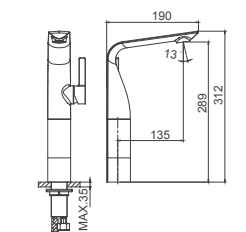

6.089.111-00-000

Smart basin mixer

Drainage accessories:
chosen by customer separately

Select a variant
Matt Black / Chrome /
Gun Metal / Brushed Gold

6.089.131-00-000

Smart basin mixer

Drainage accessories:
chosen by customer separately

Select a variant
Matt Black / Chrome /
Gun Metal / Brushed Gold

6.089.115-00-000

Single lever basin mixer

25mm ceramic cartridge

Drainage accessories:
chosen by customer separately

Select a variant
Matt Black / Chrome /
Gun Metal / Brushed Gold

6.089.114-00-000

Single lever basin mixer

25mm ceramic cartridge

Drainage accessories:
chosen by customer separately

Select a variant
Matt Black / Chrome /
Gun Metal / Brushed Gold

6.089.122-00-000

2-hole basin mixer

35mm ceramic cartridge

Drainage accessories:
chosen by customer separately

Select a variant
Matt Black / Chrome /
Gun Metal / Brushed Gold

6.089.132-00-000

3-hole basin mixer

1/2" brass cartridge, 90 degrees

Drainage accessories:
chosen by customer separately

Select a variant
Matt Black / Chrome /
Gun Metal / Brushed Gold

6.089.133-00-000

3-hole rim mounted bath mixer

1/2" brass cartridge, 90 degrees

Select a variant
Matt Black / Chrome /
Gun Metal / Brushed Gold

6.089.331-00-000

4-hole rim mounted bath mixer

1/2" brass cartridge, 90 degrees

Select a variant
Matt Black / Chrome /
Gun Metal / Brushed Gold

6.089.190-00-000

**Double lever basin mixer
for concealed installation**

1/2" brass cartridge, 90 degrees

Drainage accessories:
chosen by customer separately

Select a variant
Matt Black / Chrome /
Gun Metal / Brushed Gold