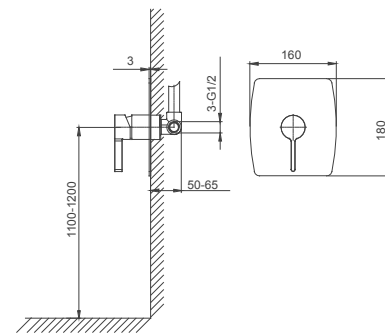

6.089.470-00-000

Shower mixer for concealed installation
35mm ceramic cartridge

Select a variant
Matt Black / Chrome /
Gun Metal / Brushed Gold