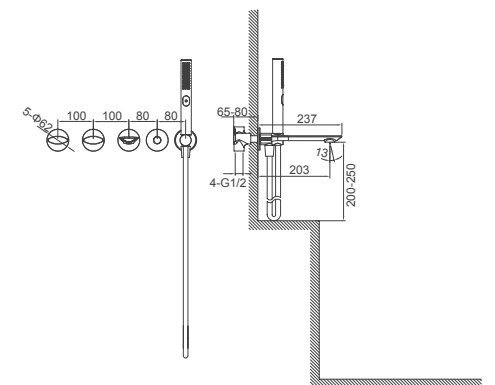

089.182

**Single lever bath mixer floor-standing for concealed installation**  
35mm ceramic cartridge

**Select a variant**  
Matt Black / Chrome /  
Gun Metal / Brushed Gold

6.089.381-00-000

**Single lever bath mixer floor-standing**  
40mm ceramic cartridge

**Select a variant**  
Matt Black / Chrome /  
Gun Metal / Brushed Gold

6.089.181-00-000

**Single lever bath mixer floor-standing**  
40mm ceramic cartridge

**Select a variant**  
Matt Black / Chrome /  
Gun Metal / Brushed Gold

6.089.340-00-000

**Bath mixer for concealed installation**  
1/2" brass cartridge, 90 degrees

**Select a variant**  
Matt Black / Chrome /  
Gun Metal / Brushed Gold

089.471

**Shower set for concealed installation**  
35mm ceramic cartridge