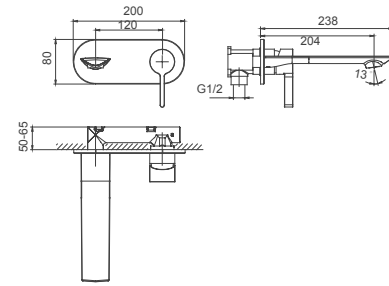

6.089.171-00-000

Single lever basin mixer for concealed installation
35mm ceramic cartridge

Drainage accessories:
chosen by customer separately

Select a variant
Matt Black / Chrome /
Gun Metal / Brushed Gold

6.089.470-00-000

Shower mixer for concealed installation
35mm ceramic cartridge

Select a variant
Matt Black / Chrome /
Gun Metal / Brushed Gold

6.089.370-00-000

Bath mixer for concealed installation
35mm ceramic cartridge

Select a variant
Matt Black / Chrome /
Gun Metal / Brushed Gold

089.182

Single lever bath mixer floor-standing for concealed installation
35mm ceramic cartridge

Select a variant
Matt Black / Chrome /
Gun Metal / Brushed Gold

6.089.381-00-000

Single lever bath mixer floor-standing
40mm ceramic cartridge

Select a variant
Matt Black / Chrome /
Gun Metal / Brushed Gold

6.089.181-00-000

Single lever bath mixer floor-standing
40mm ceramic cartridge

Select a variant
Matt Black / Chrome /
Gun Metal / Brushed Gold

6.089.340-00-000

Bath mixer for concealed installation
1/2" brass cartridge, 90 degrees

Select a variant
Matt Black / Chrome /
Gun Metal / Brushed Gold