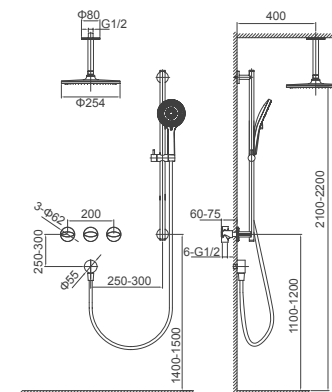

6.089.340-00-000

**Bath mixer for concealed installation**  
1/2" brass cartridge, 90 degrees

**Select a variant**  
Matt Black / Chrome /  
Gun Metal / Brushed Gold

089.471

**Shower set for concealed installation**  
35mm ceramic cartridge

**Select a variant**  
Matt Black / Chrome /  
Gun Metal / Brushed Gold

6.089.490-00-000

**Double lever shower mixer for concealed installation**  
1/2" brass cartridge, 90 degrees

**Select a variant**  
Matt Black / Chrome /  
Gun Metal / Brushed Gold

089.472

**Shower set for concealed installation**  
1/2 brass cartridge 90 degrees

**Select a variant**  
Matt Black / Chrome /  
Gun Metal / Brushed Gold

2.098.535-19-000

**Slidebar**  
Brass

**Select a variant**  
Matt Black / Chrome /  
Gun Metal / Brushed Gold