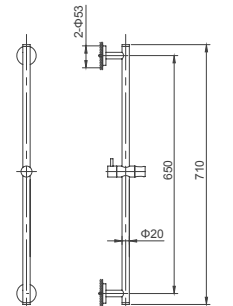

089.472

**Shower set for concealed installation**  
1/2 brass cartridge 90 degrees

**Select a variant**  
Matt Black / Chrome /  
Gun Metal / Brushed Gold

2.098.535-19-000

**Slidebar**  
Brass

**Select a variant**  
Matt Black / Chrome /  
Gun Metal / Brushed Gold