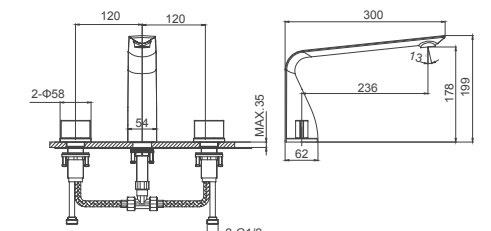

3-hole rim mounted bath mixer

1/2" brass cartridge, 90 degrees

Select a variant
Matt Black / Chrome /
Gun Metal / Brushed Gold