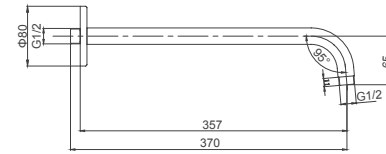

3.702.004-76-000

**Shower hose**  
PVC/1.5m

**Select a variant**  
Matt Black / Chrome /  
Gun Metal / Brushed Gold

2.099.539-01-000

**Wall-mounted shower elbow**  
Connection thread: G1/2  
Brass

**Select a variant**  
Matt Black / Chrome /  
Gun Metal / Brushed Gold