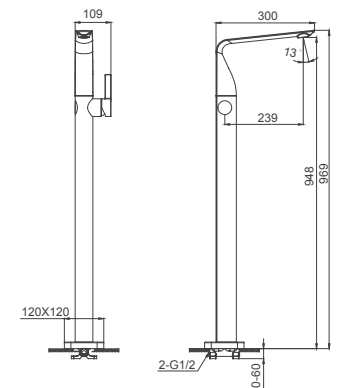

**Select a variant**  
Matt Black / Chrome /  
Gun Metal / Brushed Gold

6.089.181-00-000

**Single lever bath mixer floor-standing**  
40mm ceramic cartridge

**Select a variant**  
Matt Black / Chrome /  
Gun Metal / Brushed Gold