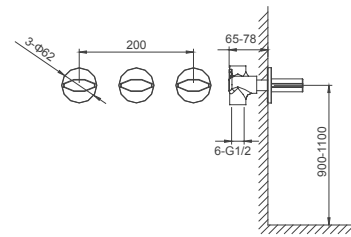

**Double lever bath mixer for concealed installation**  
1/2" brass cartridge, 90 degrees

**Select a variant**  
Matt Black / Chrome /  
Gun Metal / Brushed Gold

2.983.592-20-000

**3-function handshower**  
ABS