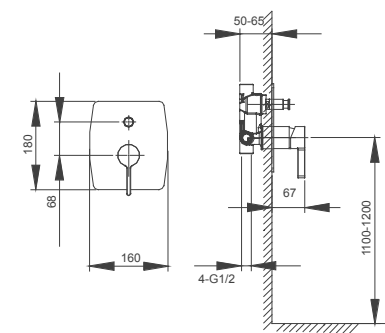

089.182

**Single lever bath mixer floor-standing for concealed installation**  
35mm ceramic cartridge

**Select a variant**  
Matt Black / Chrome /  
Gun Metal / Brushed Gold

6.089.381-00-000

**Single lever bath mixer floor-standing**  
40mm ceramic cartridge